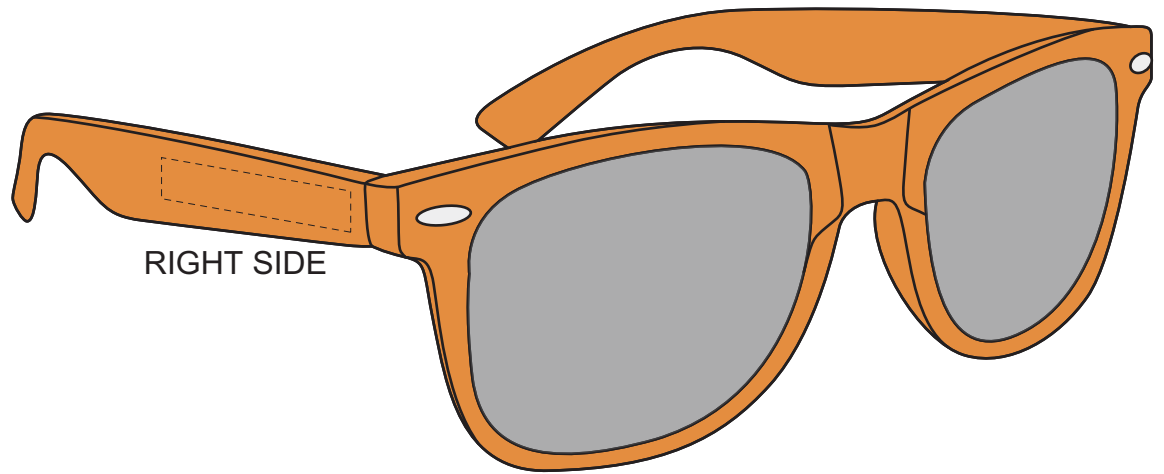

Silk Screen

LEFT SIDE
SIDE 2

RIGHT SIDE
SIDE 1

F.P.O.

F.P.O.

RIGHT SIDE

LEFT SIDE

**COMPOSITE
NOT ACTUAL SIZE**

Dashed Line For Imprint Area Only, Will Not Print.

1" 0.5" 0"	Artist/Date:	Item # :6226	Proofing:
	Order #:	Imprint Size : 2" W x 1/4" H	
	Ship Date:	Imprint Type : Silk Screen	
	Imprint Color:		
	Item Color:		