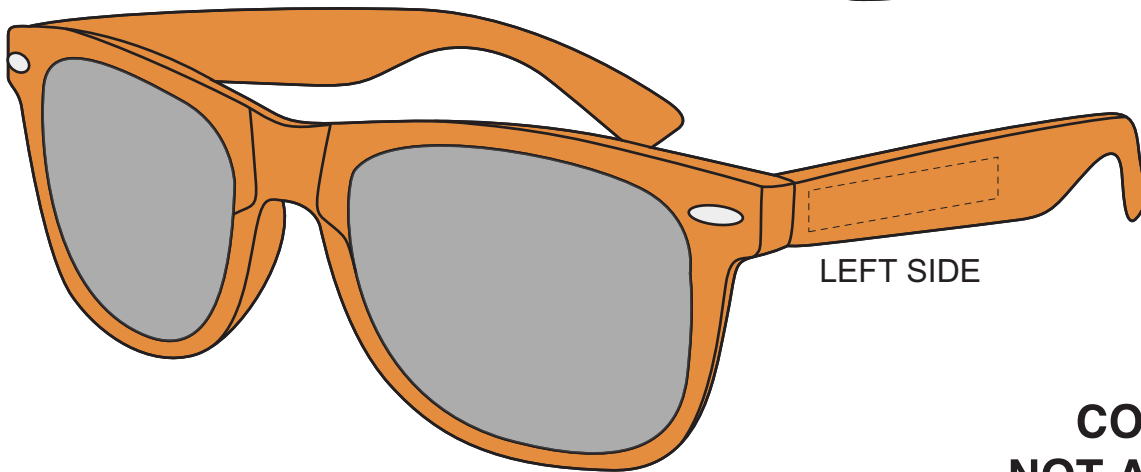

Silk Screen

LEFT SIDE
SIDE 2

RIGHT SIDE
SIDE 1

F.P.O.

F.P.O.

RIGHT SIDE

LEFT SIDE

**COMPOSITE
NOT ACTUAL SIZE**

Dashed Line For Imprint Area Only, Will Not Print.

1" 0.5" 0"	Artist/Date:	Item # :6226	Proofing:
	Order #:	Imprint Size : 2" W x 1/4" H	
	Ship Date:	Imprint Type : Silk Screen	
	Imprint Color:		
	Item Color:		