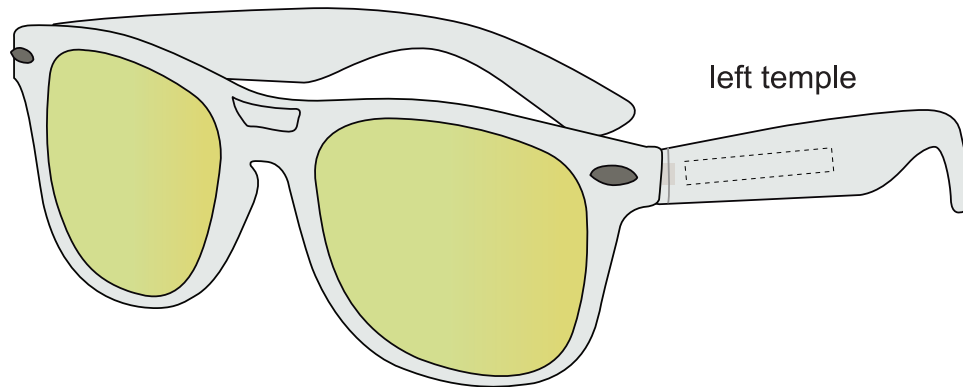

# Standard Silk-Screen or Pad-Print

LEFT SIDE  
SIDE 2

RIGHT SIDE  
SIDE 1

**FPO**

**FPO**

**COMPOSITE  
NOT ACTUAL SIZE**

**Dashed Line For Imprint Area Only, Will Not Print.**

1" 0.5" 0"	Artist/Date:	Item # : 6207	Proofing:
	Order #:	MAX Imprint Size # : 2" W x 1/4" H	
	Ship Date:	Imprint Type : Silk Screen	
	Imprint Color:		
	Item Color:		

0" 0.5" 1"