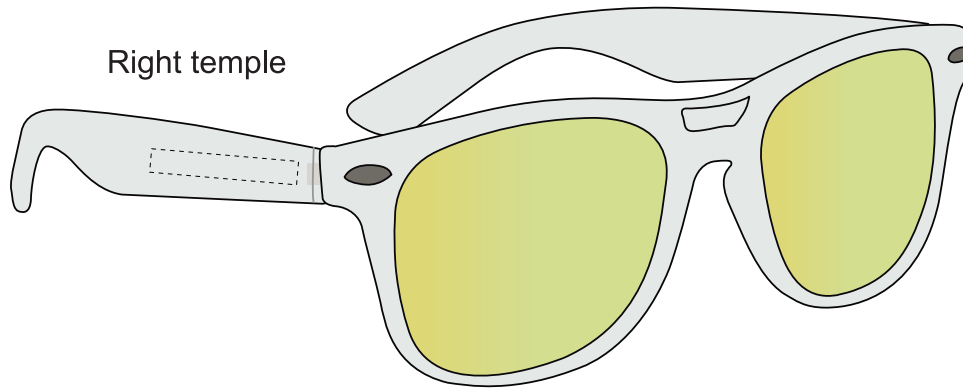

# Standard Silk-Screen or Pad-Print

LEFT SIDE  
SIDE 2

RIGHT SIDE  
SIDE 1

**FPO**

**FPO**

**COMPOSITE  
NOT ACTUAL SIZE**

**Dashed Line For Imprint Area Only, Will Not Print.**

1" 0.5" 0"	Artist/Date:	Item # : 6207	Proofing:
	Order #:	MAX Imprint Size # : 2" W x 1/4" H	
	Ship Date:	Imprint Type : Silk Screen	
	Imprint Color:		
	Item Color:		

0" 0.5" 1"