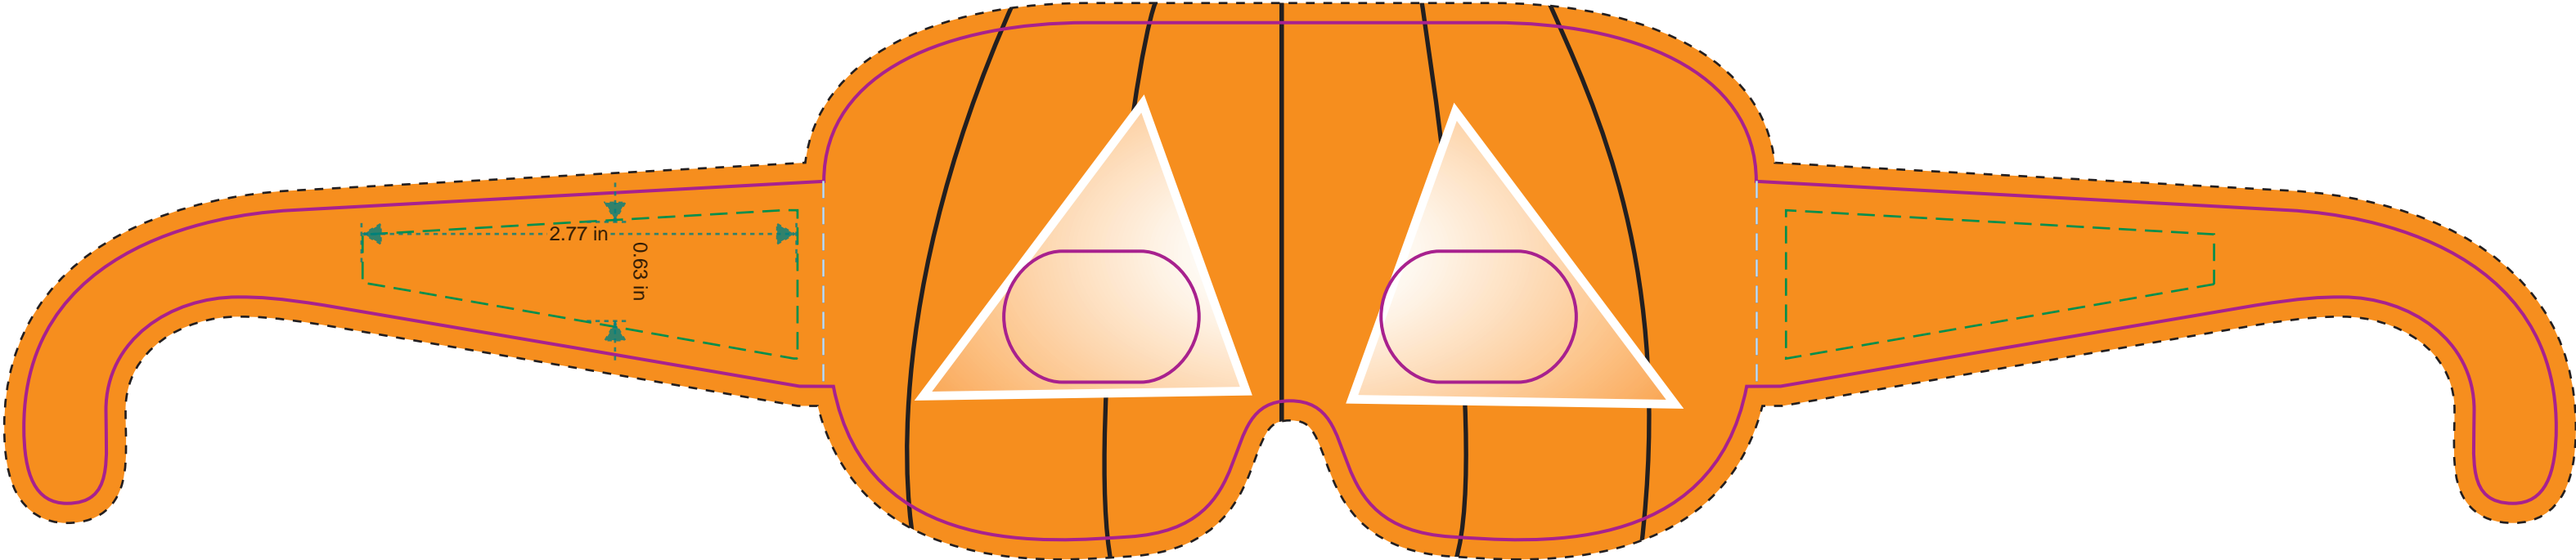

Actual size
Width: 16.125 in.
Height: 3.25 in.

22138 Pumpkin Glasses Round

- **Bleed Line**
(1/8" offset from Die Line)
- **Die Line**
(represents actual cut product)
- - - - **Live Area**
(3/16" inset from Die Line)
- · - · - **Fold**

Stock art is Pre-printed

Please keep all text and graphics inside the Live Area unless the graphic element is intended to bleed. Borders, if included, should bleed outward from the Live Area.
Please model spot colors using the Pantone solid coated Matching System
Please submit all Fonts and Links for output with your Final Composite.