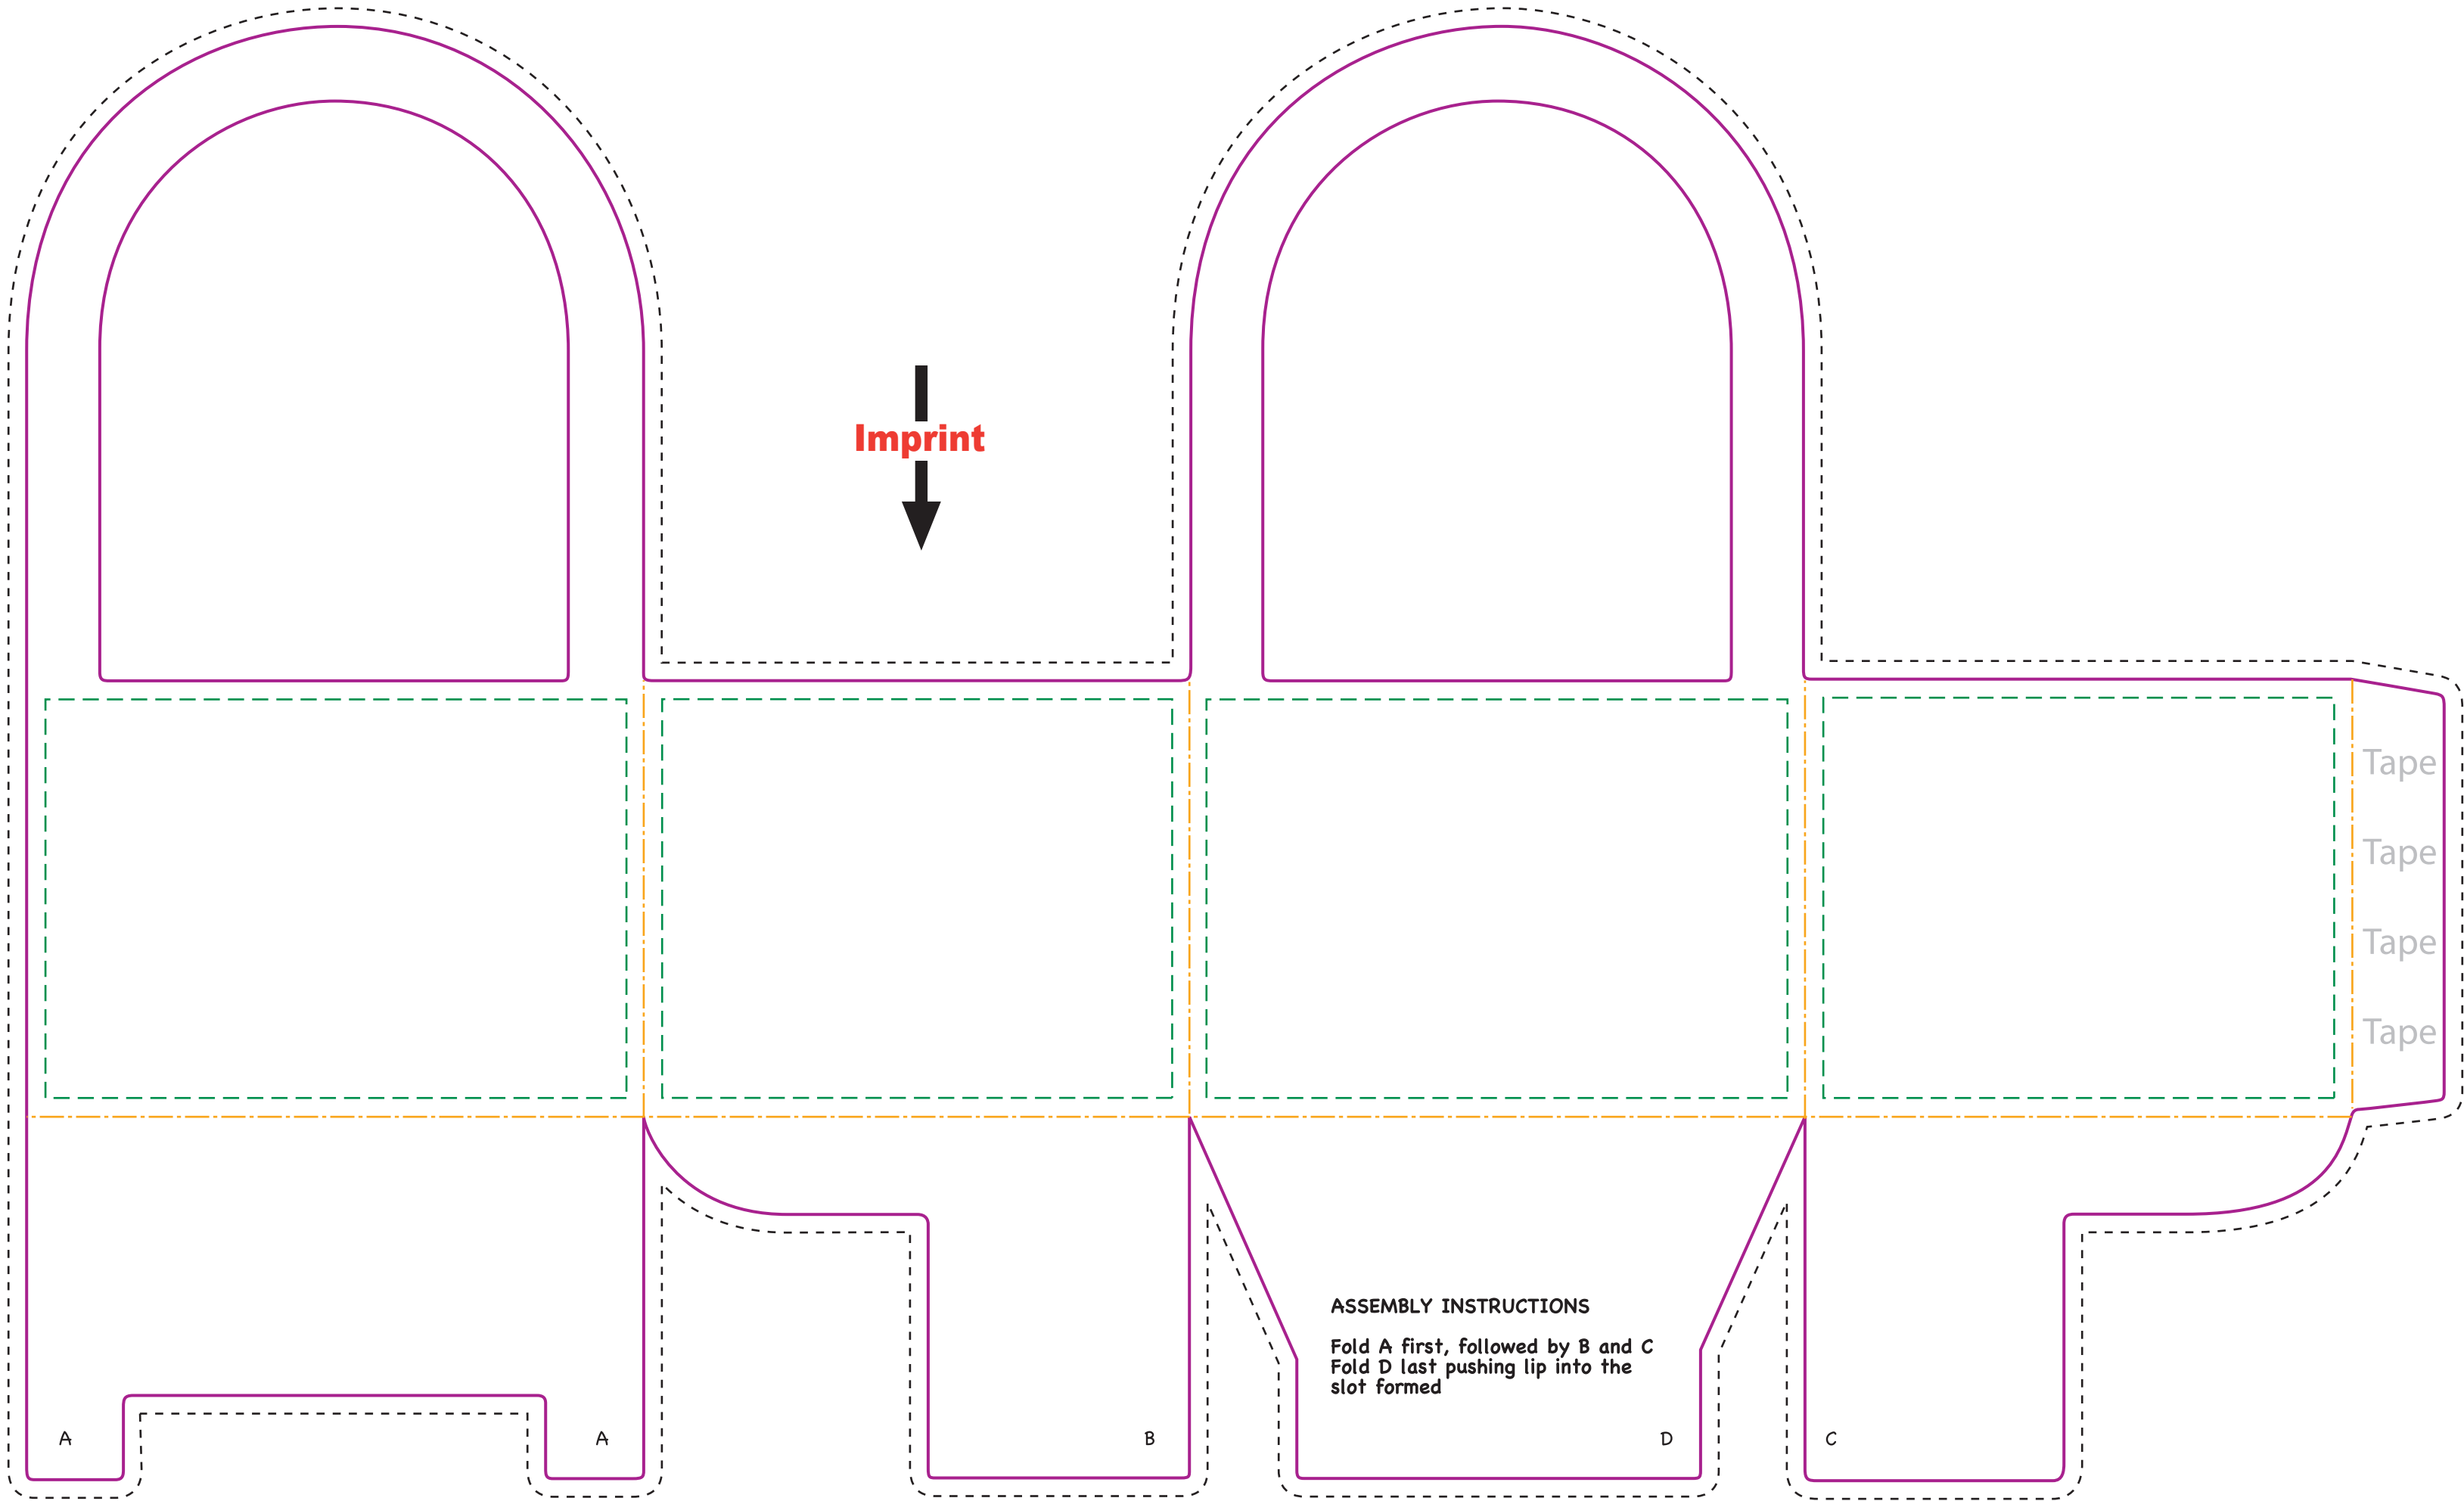

Actual size
Width: 16.625 in.
Height: 10 in.

B1 Basket

Assembled size
Length: 4.25 in.
Width: 3.75 in.
Height: 7.5 in.

- **Bleed Line**
(1/8" offset from Die Line)
- **Die Line**
(represents actual cut product)
- - - - **Live Area**
(3/16" inset from Die Line)
- . - . - **Fold**

Please keep all text and graphics inside the Live Area unless the graphic element is intended to bleed. Borders, if included, should bleed outward from the Live Area. Please model spot colors using the Pantone solid coated Matching System
Please submit all Fonts and Links for output with your Final Composite.