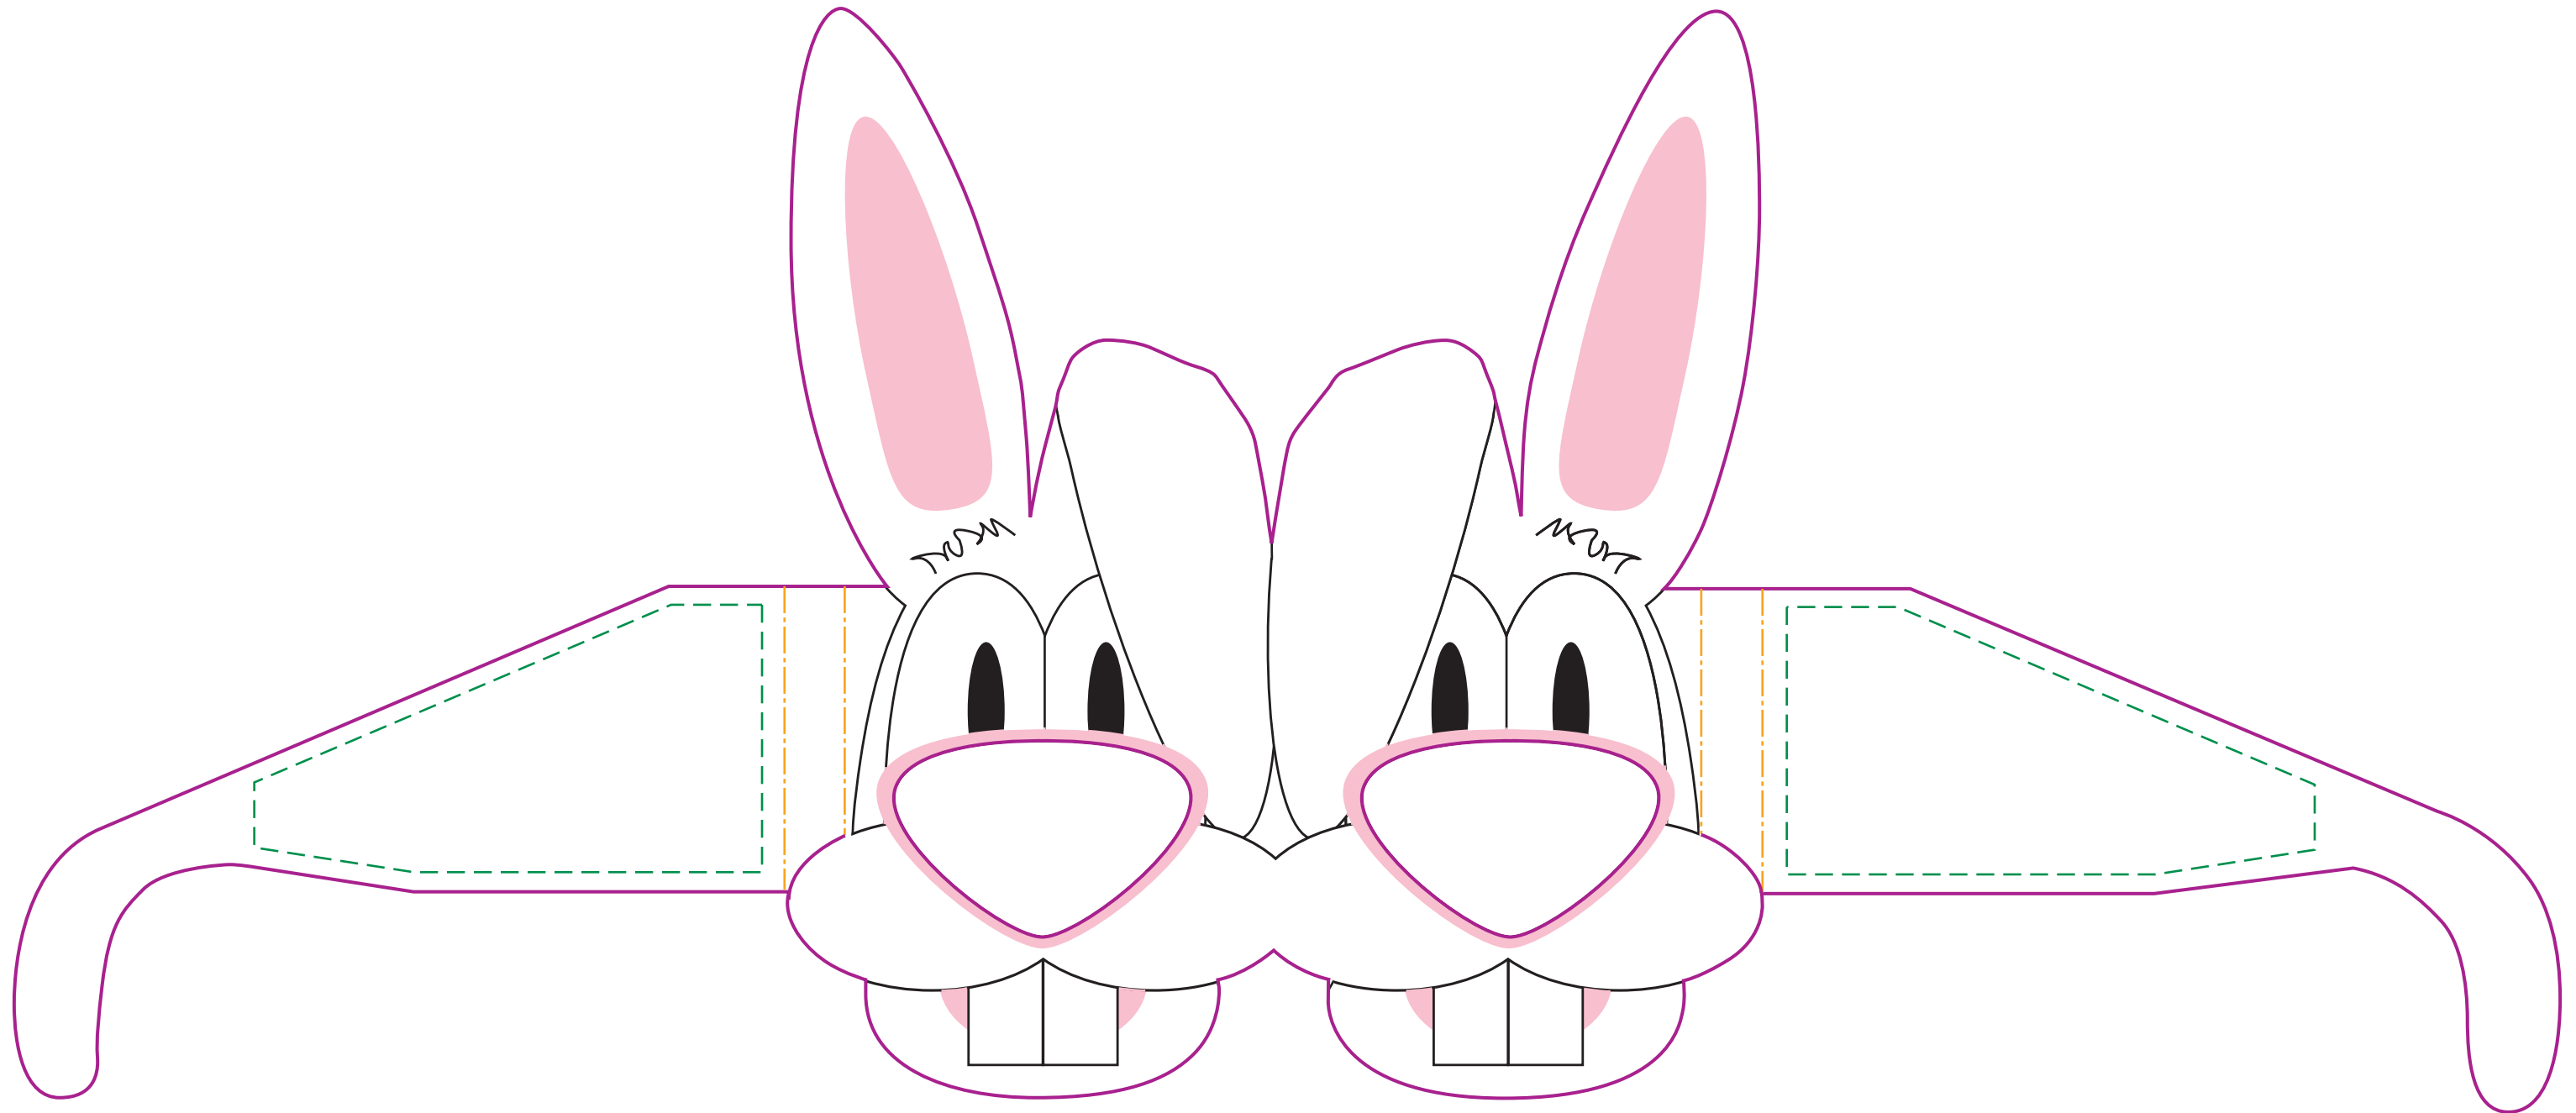

Actual size
Width: 15.75 in.
Height: 6.875 in.

— Die Line (represents actual cut product)
- - - Live Area (1/8" inset from Die Line)
- · - · - Fold

21137-Bunny Glasses

- Please keep all text and graphics inside the Live Area
- Imprint in Black Only.
- Please submit all Fonts and Links for output with your Final Composite.