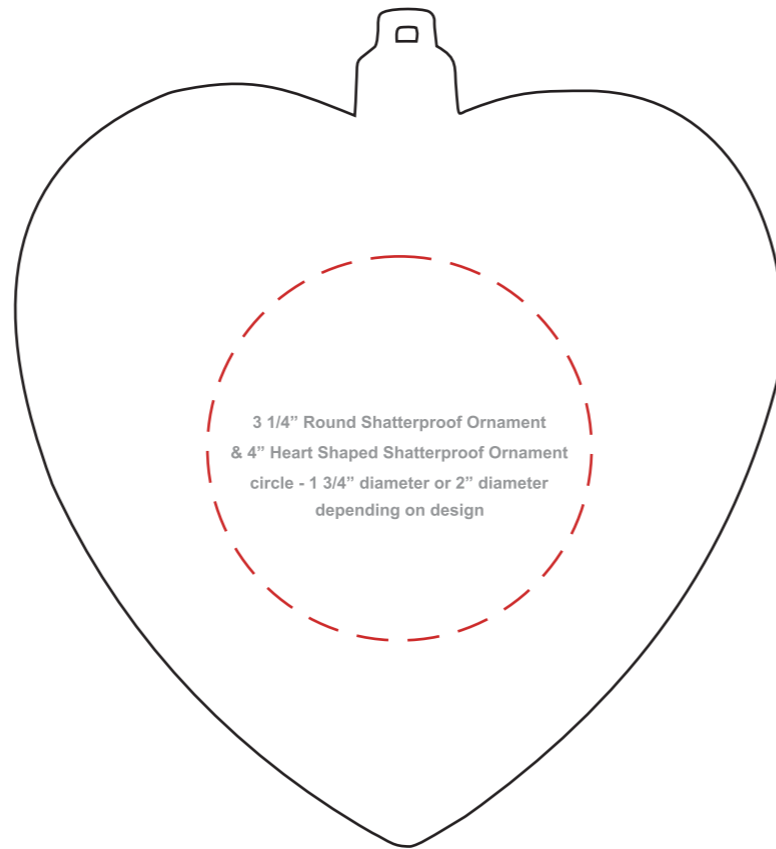

# Heart Shatter Proof Ornament

Imprint Method: Pad Print

————— Product size = 4"W x 4"H x 1 3/4"D

- - - - - Standard Side #1 = 2" diameter

- - - - - Standard Side #2 = 2" diameter

Side 1

Side 2

## 4 spot color max.

DUE TO OUR PRINTING PROCESS, EXACT REGISTRATION IS IMPOSSIBLE. PLEASE BE AWARE THAT THE SEPARATE COLORS MAY MOVE IN ANY DIRECTION OR ANGLE. NO TWO PRODUCTS WILL PRINT IDENTICALLY.

**Actual Size**