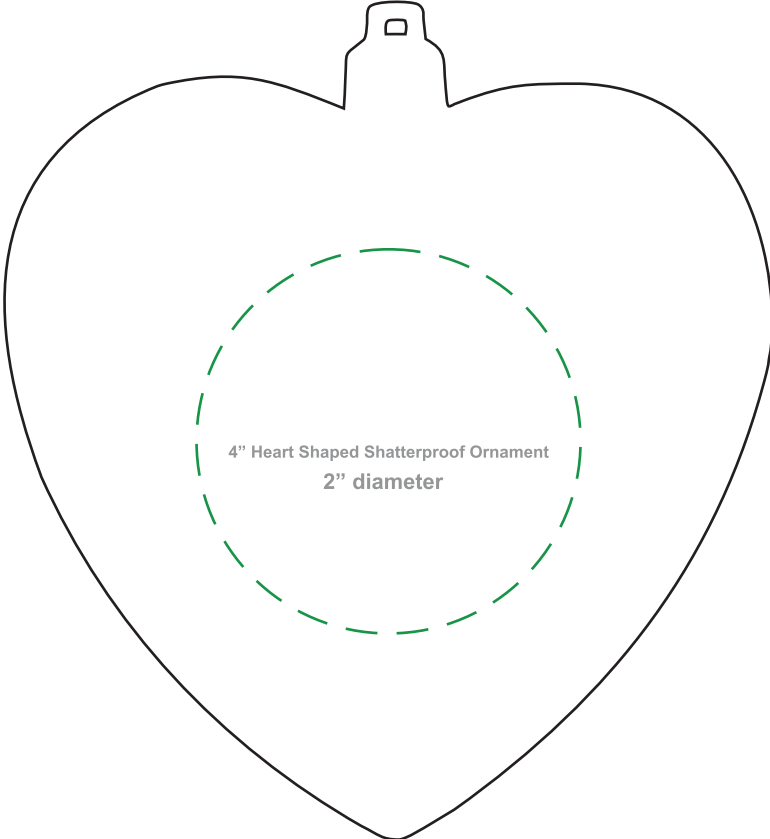

Imprint Method: Full Color Direct Print

- Product size = 4"W x 4"H x 1 3/4"D
- - - - - Standard Side #1 = 2" diameter
- - - - - Standard Side #2 = 2" diameter

Side 1

Side 2

Actual Size