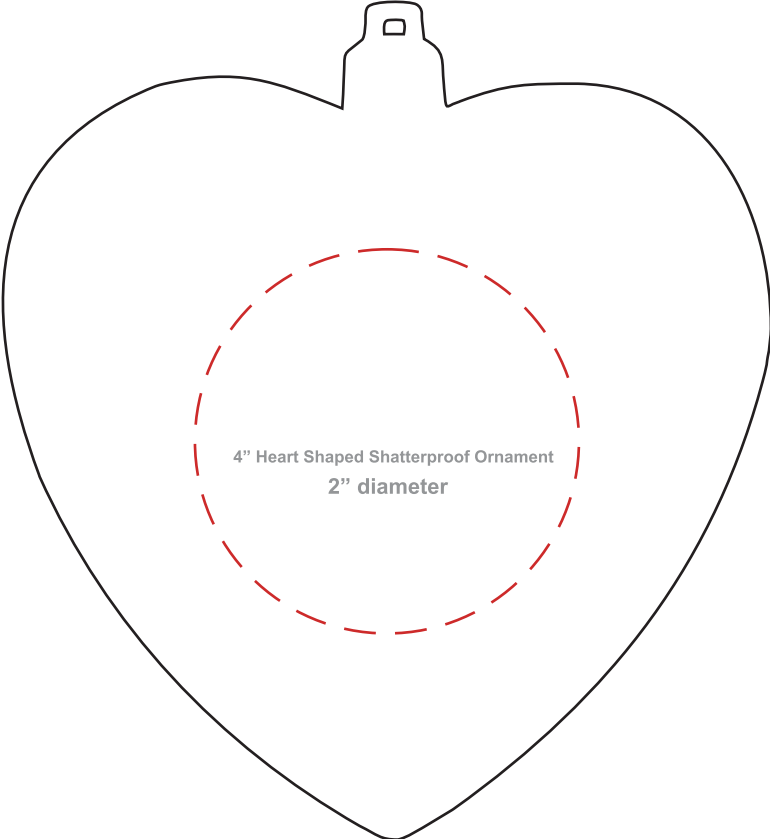

Imprint Method: Full Color Direct Print

- Product size = 4"W x 4"H x 1 3/4"D
- - - - - Standard Side #1 = 2" diameter
- - - - - Standard Side #2 = 2" diameter

Side 1

Side 2

Actual Size