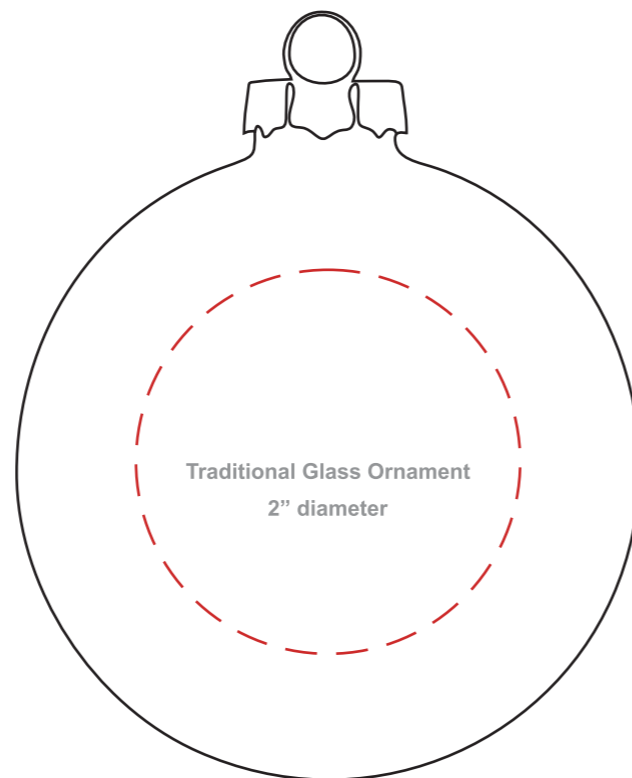

Traditional Glass Ornament

Imprint Method: Pad Print

————— Product size = 3 1/4" in diameter

- - - - - Standard Side #1 = 2" diameter

- - - - - Standard Side #2 = 2" diameter

Side 1

Side 2

4 spot color max.

DUE TO OUR PRINTING PROCESS, EXACT REGISTRATION IS IMPOSSIBLE. PLEASE BE AWARE THAT THE SEPARATE COLORS MAY MOVE IN ANY DIRECTION OR ANGLE. NO TWO PRODUCTS WILL PRINT IDENTICALLY.

Actual Size