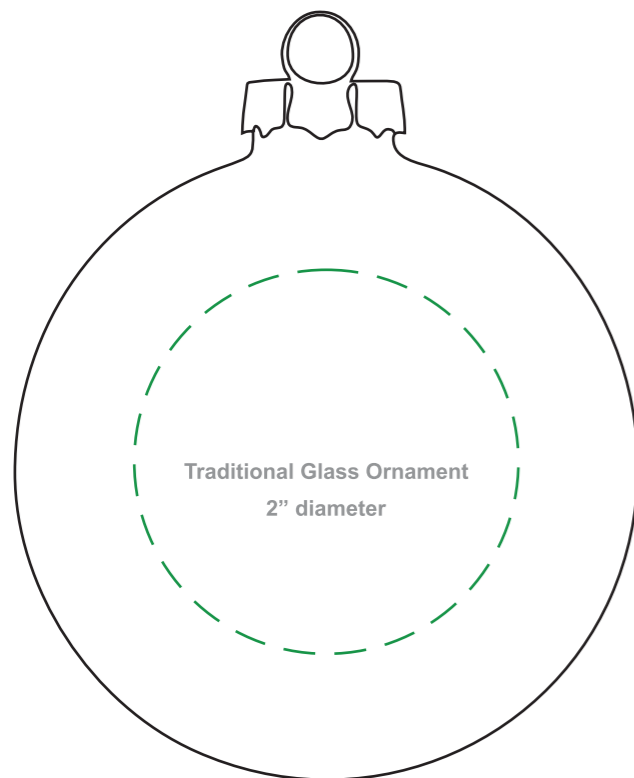

Traditional Glass Ornament

Imprint Method: Pad Print

————— Product size = 3 1/4" in diameter

- - - - - Standard Side #1 = 2" diameter

- - - - - Standard Side #2 = 2" diameter

Side 1

Side 2

4 spot color max.

DUE TO OUR PRINTING PROCESS, EXACT REGISTRATION IS IMPOSSIBLE. PLEASE BE AWARE THAT THE SEPARATE COLORS MAY MOVE IN ANY DIRECTION OR ANGLE. NO TWO PRODUCTS WILL PRINT IDENTICALLY.

Actual Size