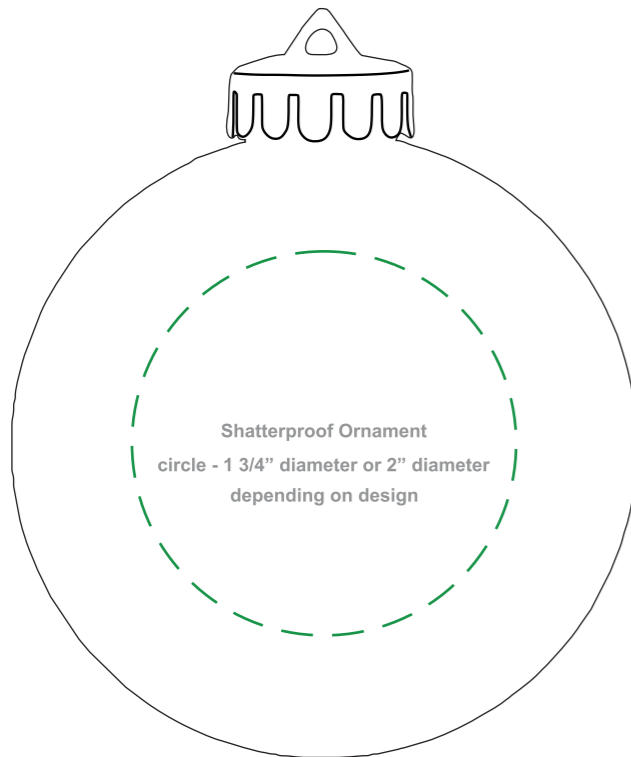

Satin Round Shatterproof Ornament

Imprint Method: Pad Print

- Product size = 3 1/4" in diameter
- - - - - Standard Side #1 = 2" diameter
- - - - - Standard Side #2 = 2" diameter

Side 1

Side 2

4 spot color max.

DUE TO OUR PRINTING PROCESS,
EXACT REGISTRATION IS IMPOSSIBLE.
PLEASE BE AWARE THAT THE SEPARATE
COLORS MAY MOVE IN ANY DIRECTION
OR ANGLE. NO TWO PRODUCTS WILL
PRINT IDENTICALLY.

Actual Size