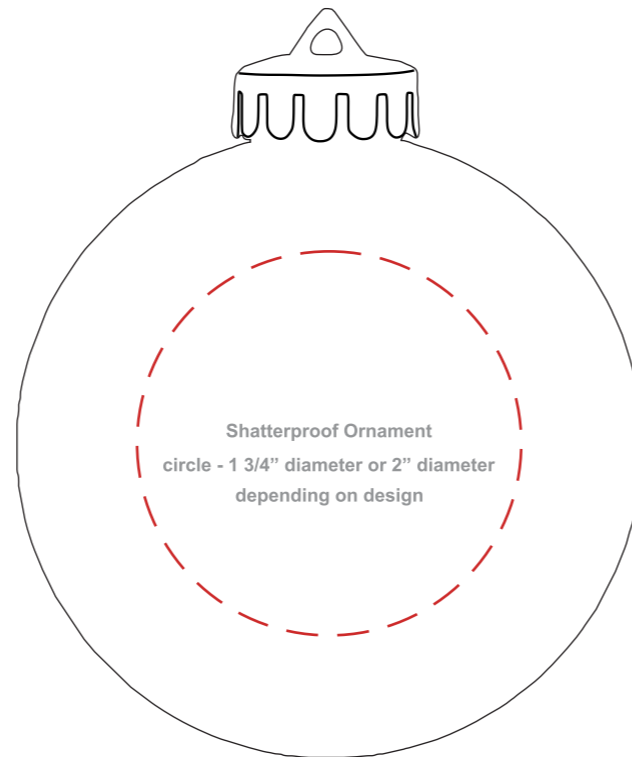

Satin Round Shatterproof Ornament

Imprint Method: Pad Print

- Product size = 3 1/4" in diameter
- - - - - Standard Side #1 = 2" diameter
- - - - - Standard Side #2 = 2" diameter

Side 1

Side 2

4 spot color max.

DUE TO OUR PRINTING PROCESS,
EXACT REGISTRATION IS IMPOSSIBLE.
PLEASE BE AWARE THAT THE SEPARATE
COLORS MAY MOVE IN ANY DIRECTION
OR ANGLE. NO TWO PRODUCTS WILL
PRINT IDENTICALLY.

Actual Size