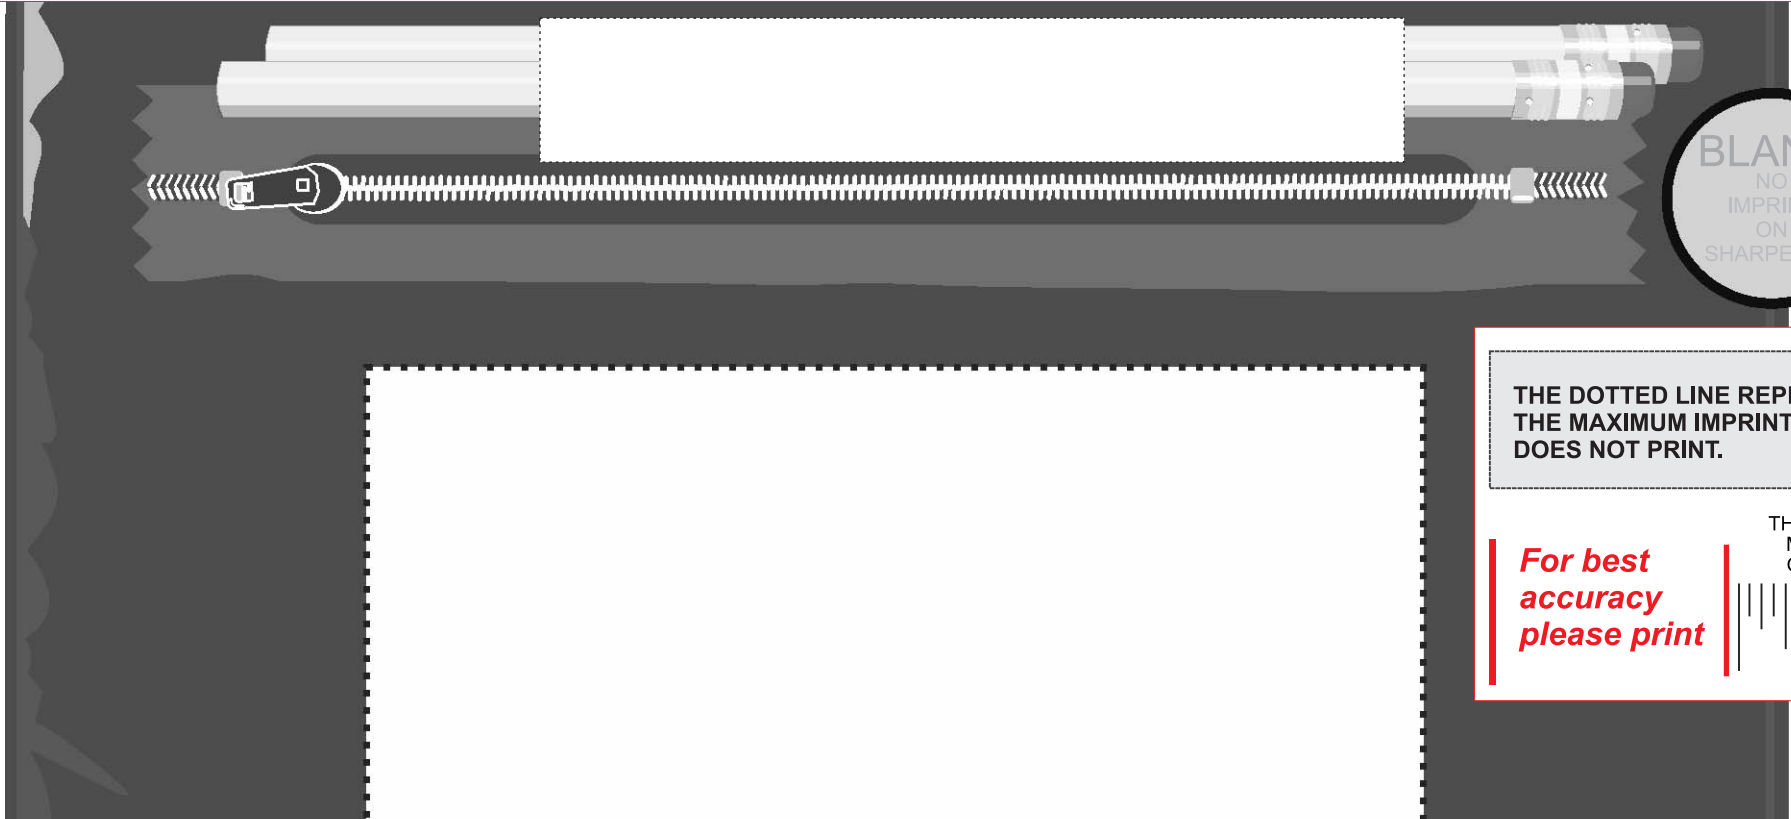

Item number: 051113
Item description:
Colored Translucent
School Kits

Please be mindful that any type smaller than 6 pt. may not print well.
If your art contains letters smaller than this size, and the proof is approved, we are not responsible for poor imprint quality.

(6 pt.)

BLANK
NO
IMPRINT
ON
SHARPENER

THE DOTTED LINE REPRESENTS
THE MAXIMUM IMPRINT AREA. IT
DOES NOT PRINT.

*For best
accuracy
please print*

BLANK
NO IMPRINT ON
CRAYON BOXES

Thank you for your business!