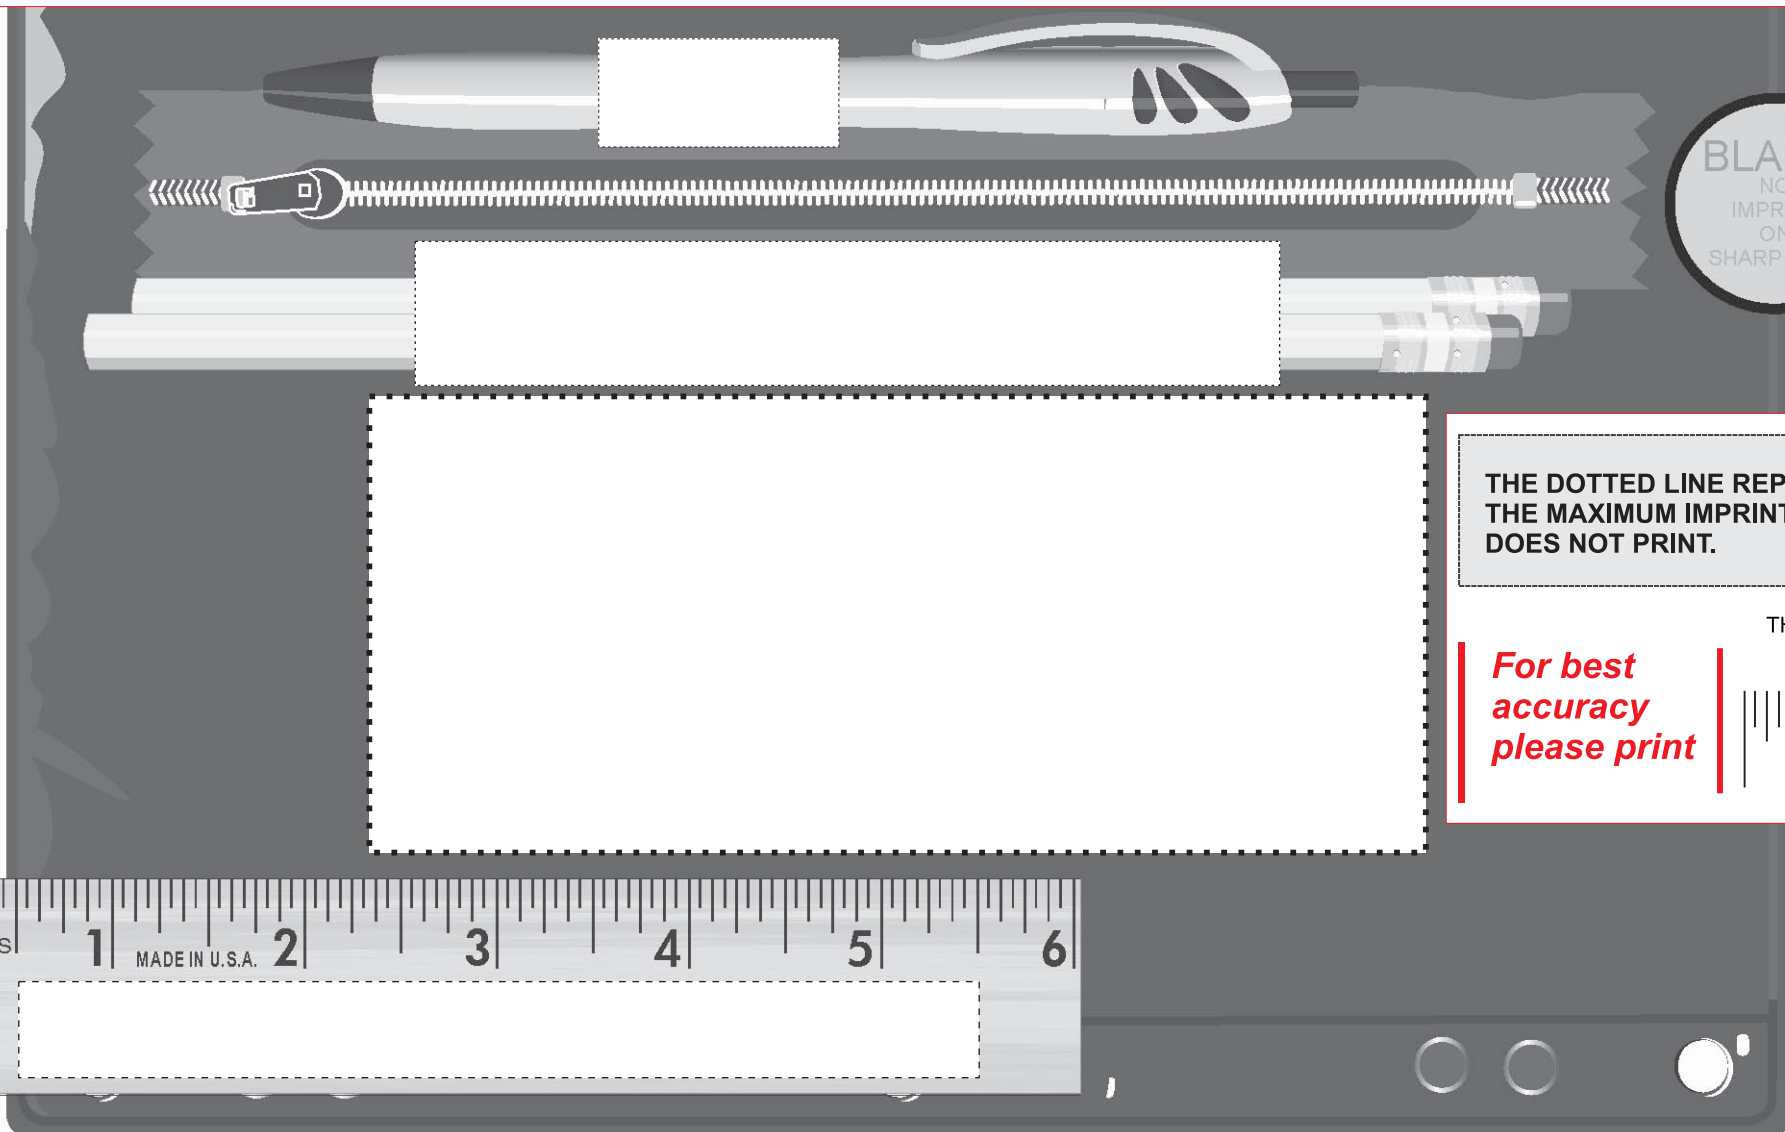

Item number: 05111
Item description:
Colored Translucent
School Kits

Please be mindful that any type smaller than 6 pt. may not print well.
If your art contains letters smaller than this size, and the proof is approved, we are not responsible for poor imprint quality.

(6 pt.)

BLANK
NO
IMPRINT
ON
SHARPENER

THE DOTTED LINE REPRESENTS
THE MAXIMUM IMPRINT AREA. IT
DOES NOT PRINT.

*For best
accuracy
please print*

THIS SHOULD
MEASURE
ONE INCH