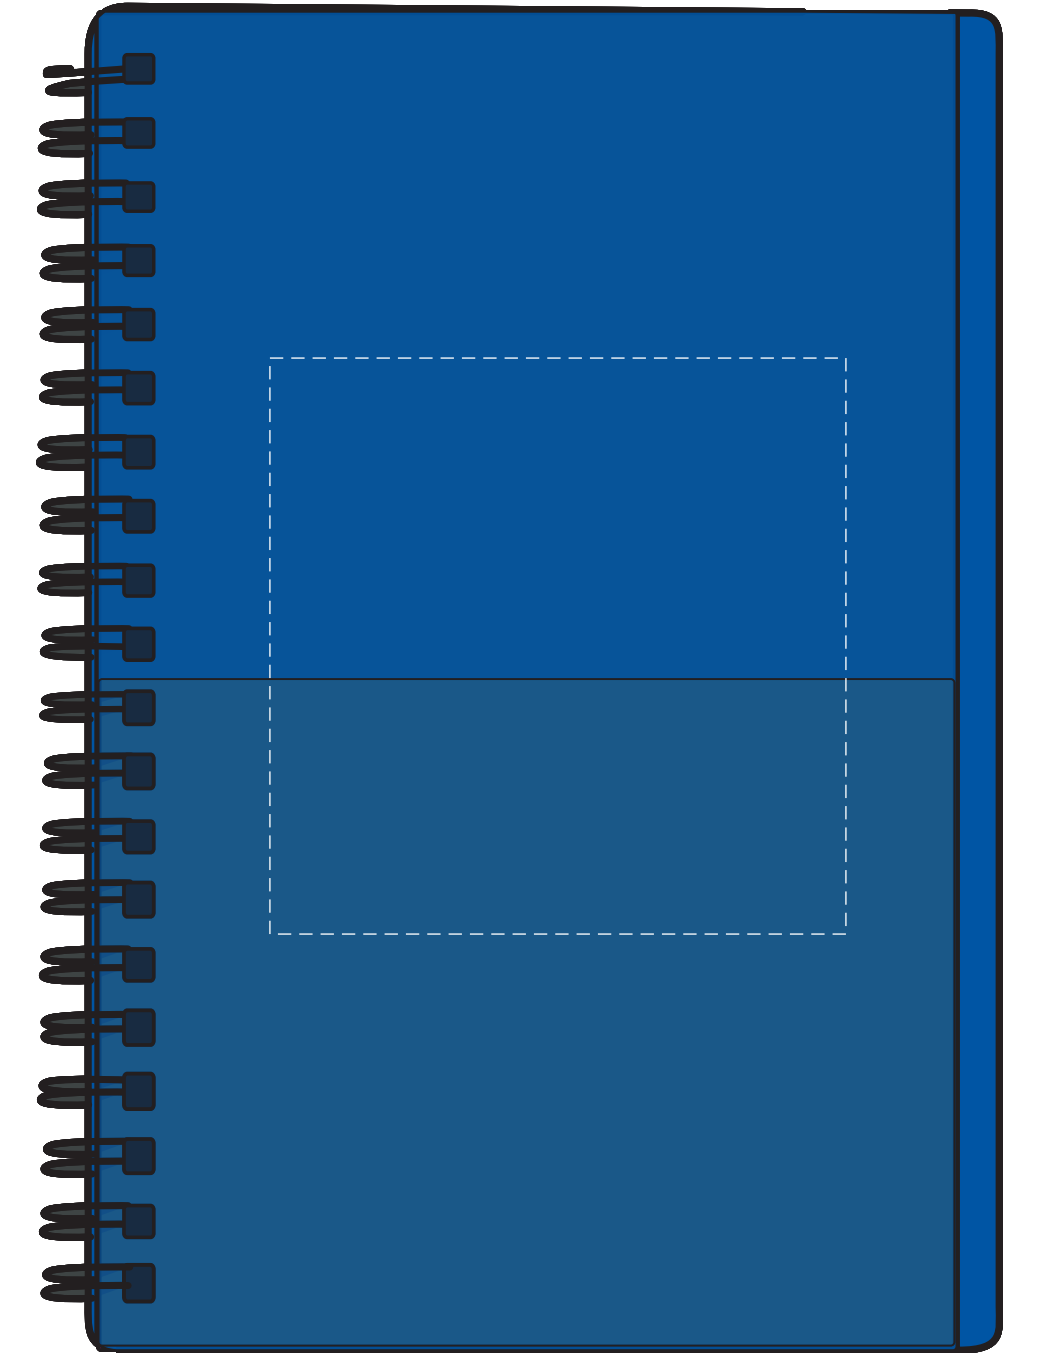

# SILK-SCREEN

F.P.O.

# PAD PRINT

F.P.O.

Dashed Line For Imprint Area Only, Will Not Print.

Artist/Date:	Item # : 6447	Proofing:
Order #:	Imprint Size : Silk-Screen: 2 3/4" W x 4 1/2" H	
Ship Date:	Pad-Print: 3" W x 3" H	
Imprint Color:	Imprint Type : Standard Pad-Print	
Item Color:		

Dashed Line For Imprint Area Only, Will Not Print.

Artist/Date:	Item # : 6447	Proofing:
Order #:	Imprint Size : Silk-Screen: 2 3/4" W x 4 1/2" H	
Ship Date:	Pad-Print: 3" W x 3" H	
Imprint Color:	Imprint Type : Standard Pad-Print	
Item Color:		