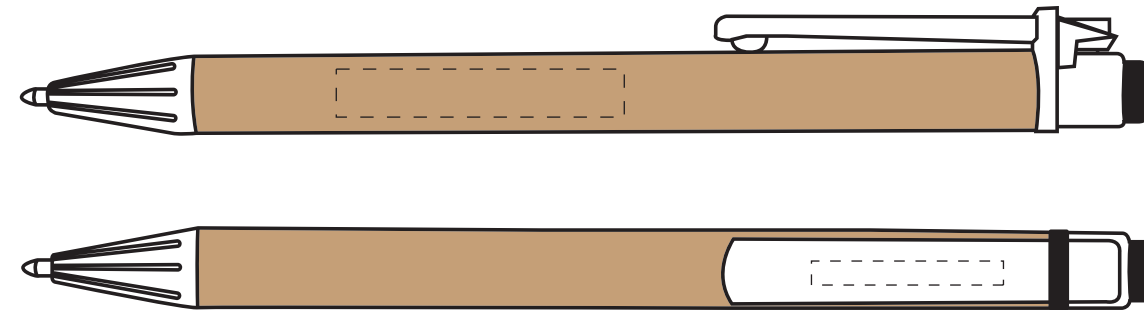

FPO

**COMPOSITE
NOT ACTUAL SIZE**

Dashed Line For Imprint Area Only, Will Not Print.

1" 0.5" 0" 0.5" 1"	Artist/Date: Order #: Ship Date: Imprint Color: Item Color:	Item #: 6110 MAX Imprint Size: 2.25"w x 2.25"h Imprint Type: Silk Screen MULTI-COLOR PAD PRINT	Proofing:
-----------------------------	---	---	-----------

Pen & Cap:

Imprint Size: 1 1/2"W x 1/4"H,
Optional clip imprint 1"w x .125"h