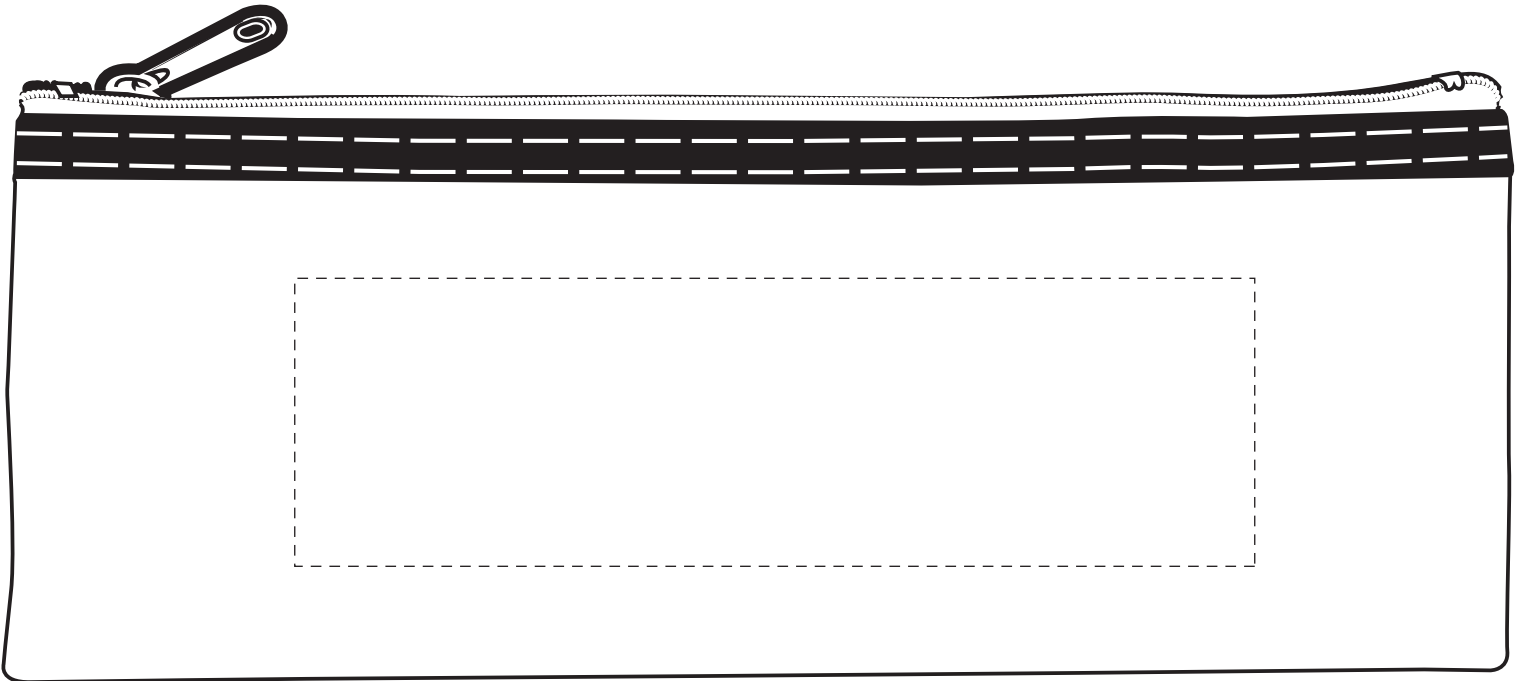

Standard Pad-Print Colors

F.P.O.

**COMPOSITE
NOT ACTUAL SIZE**

Dashed Line For Imprint Area Only, Will Not Print.

1" 0.5" 0" 0.5" 1"	Artist/Date: Order #: Ship Date: Imprint Color: Item Color:	Item #: 9474 Max Imprint Area: 5" W x 1 ½" H Imprint Type : Standard Pad Print Actual Imprint Size:	Proofing:
--------------------------------	---	--	-----------