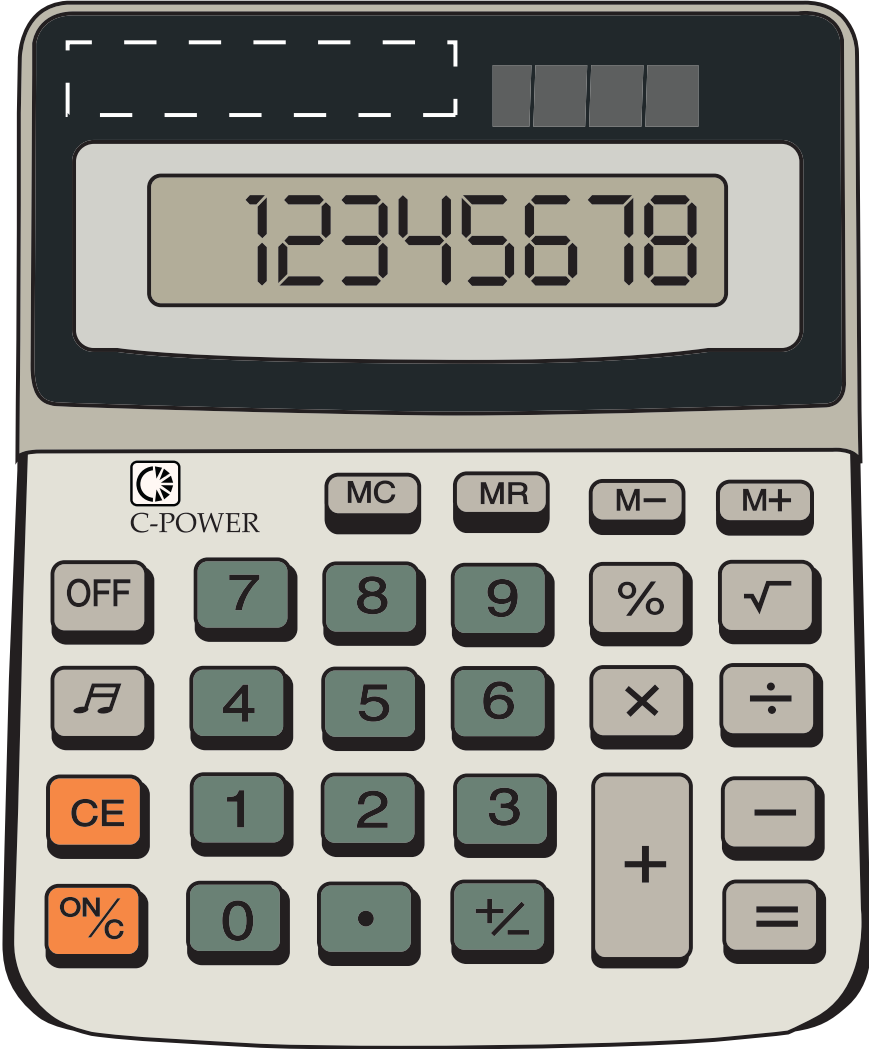

300 mm

FPO

COMPOSITE
NOT ACTUAL SIZE

Dashed Line For Imprint Area Only, Will Not Print.

1" 0.5" 0"	Artist/Date:	Item #: 1676	Proofing:
	Order #:	Max Imprint Size: 2" W x 3/8" H	
	Ship Date:	Imprint Type: 300 mm	
	Imprint color:		
	Item color:		