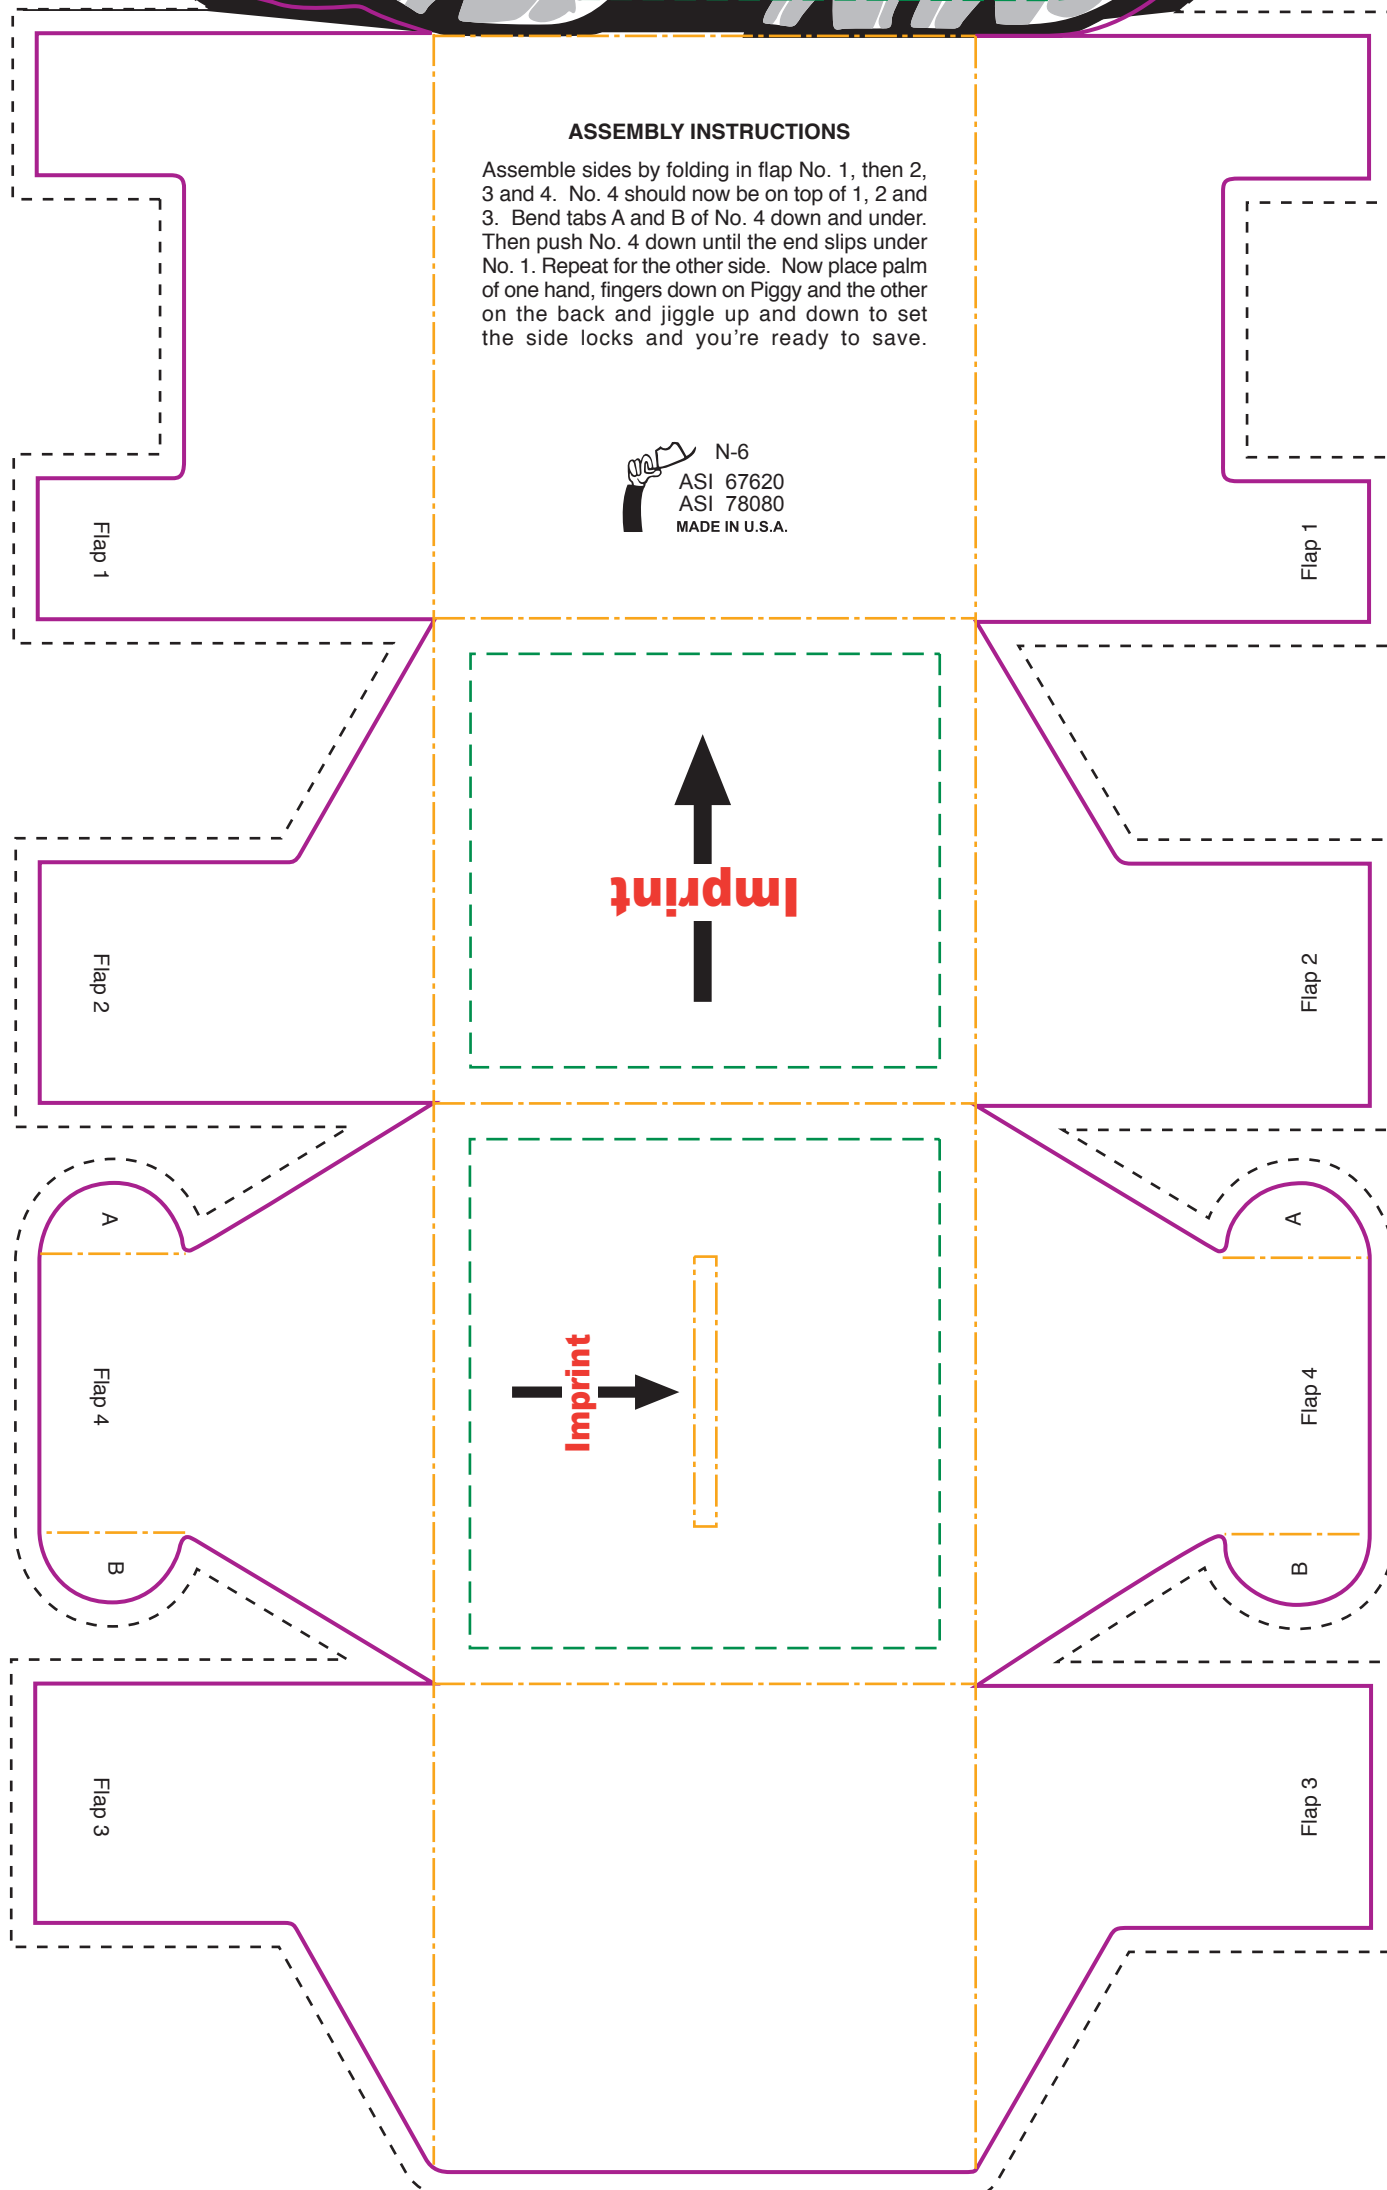

Actual size
 Width: 7 in.
 Height: 15.5 in.

Stock Pig art is not pre-printed

N6 Piggy Bank

- Please keep all text and graphics inside the Live Area unless the graphic element is intended to bleed.

- Borders, if included, should bleed outward from the Live Area.

- Please model spot colors using the Pantone solid coated Matching System

- Please submit all Fonts and Links for output with your Final Composite.

- **Bleed Line**
 (1/8" offset from Die Line)
- **Die Line**
 (represents actual cut product)
- - - - **Live Area**
 (3/16" inset from Die Line)
- . - . **Fold/Stick Gap**