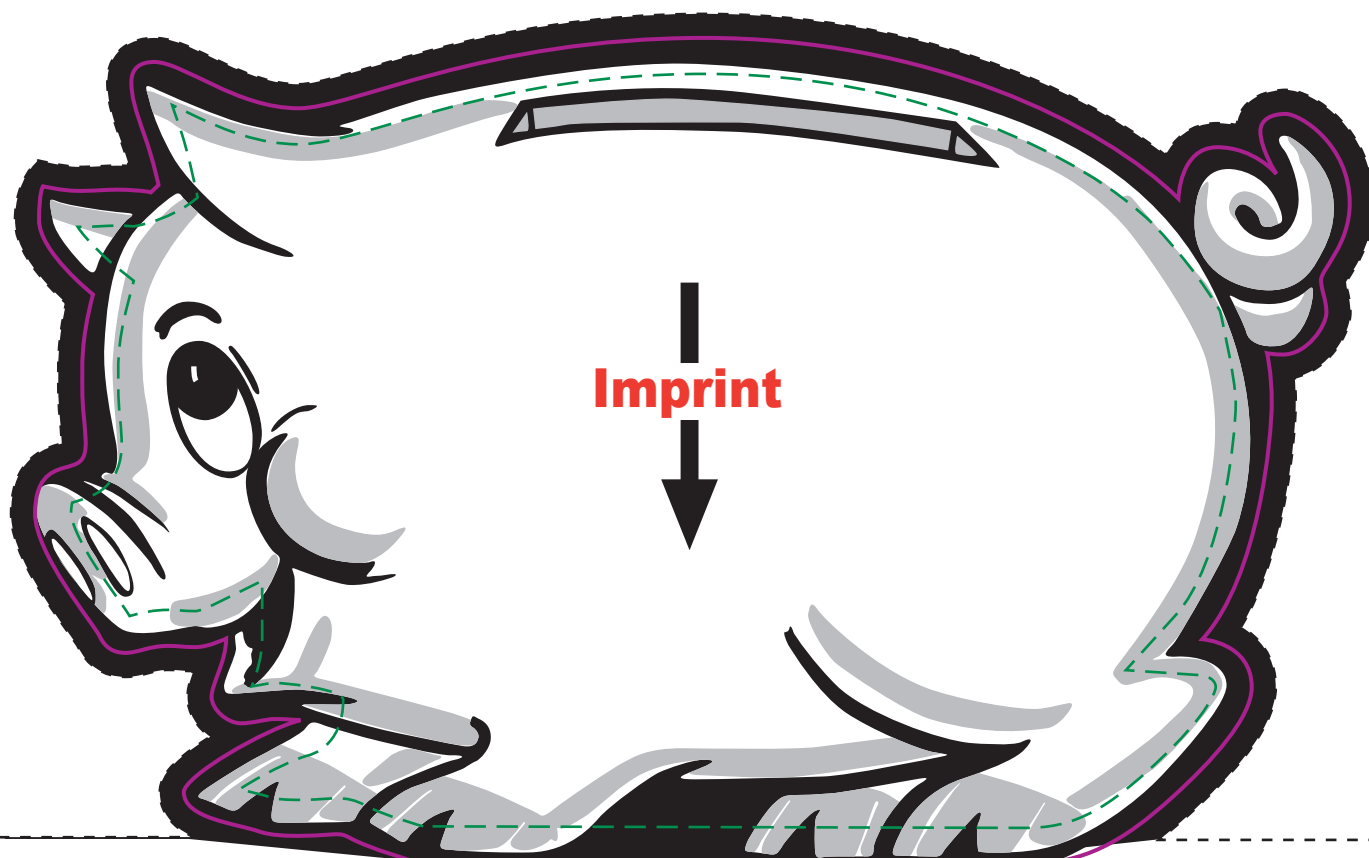

Actual size
 Width: 7 in.
 Height: 15.5 in.

Stock Pig art is not pre-printed

N6 Piggy Bank

- Please keep all text and graphics inside the Live Area unless the graphic element is intended to bleed.

- Borders, if included, should bleed outward from the Live Area.

- Please model spot colors using the Pantone solid coated Matching System

- Please submit all Fonts and Links for output with your Final Composite.

- **Bleed Line**
 (1/8" offset from Die Line)
- **Die Line**
 (represents actual cut product)
- - - - **Live Area**
 (3/16" inset from Die Line)
- . - . **Fold/Stick Gap**