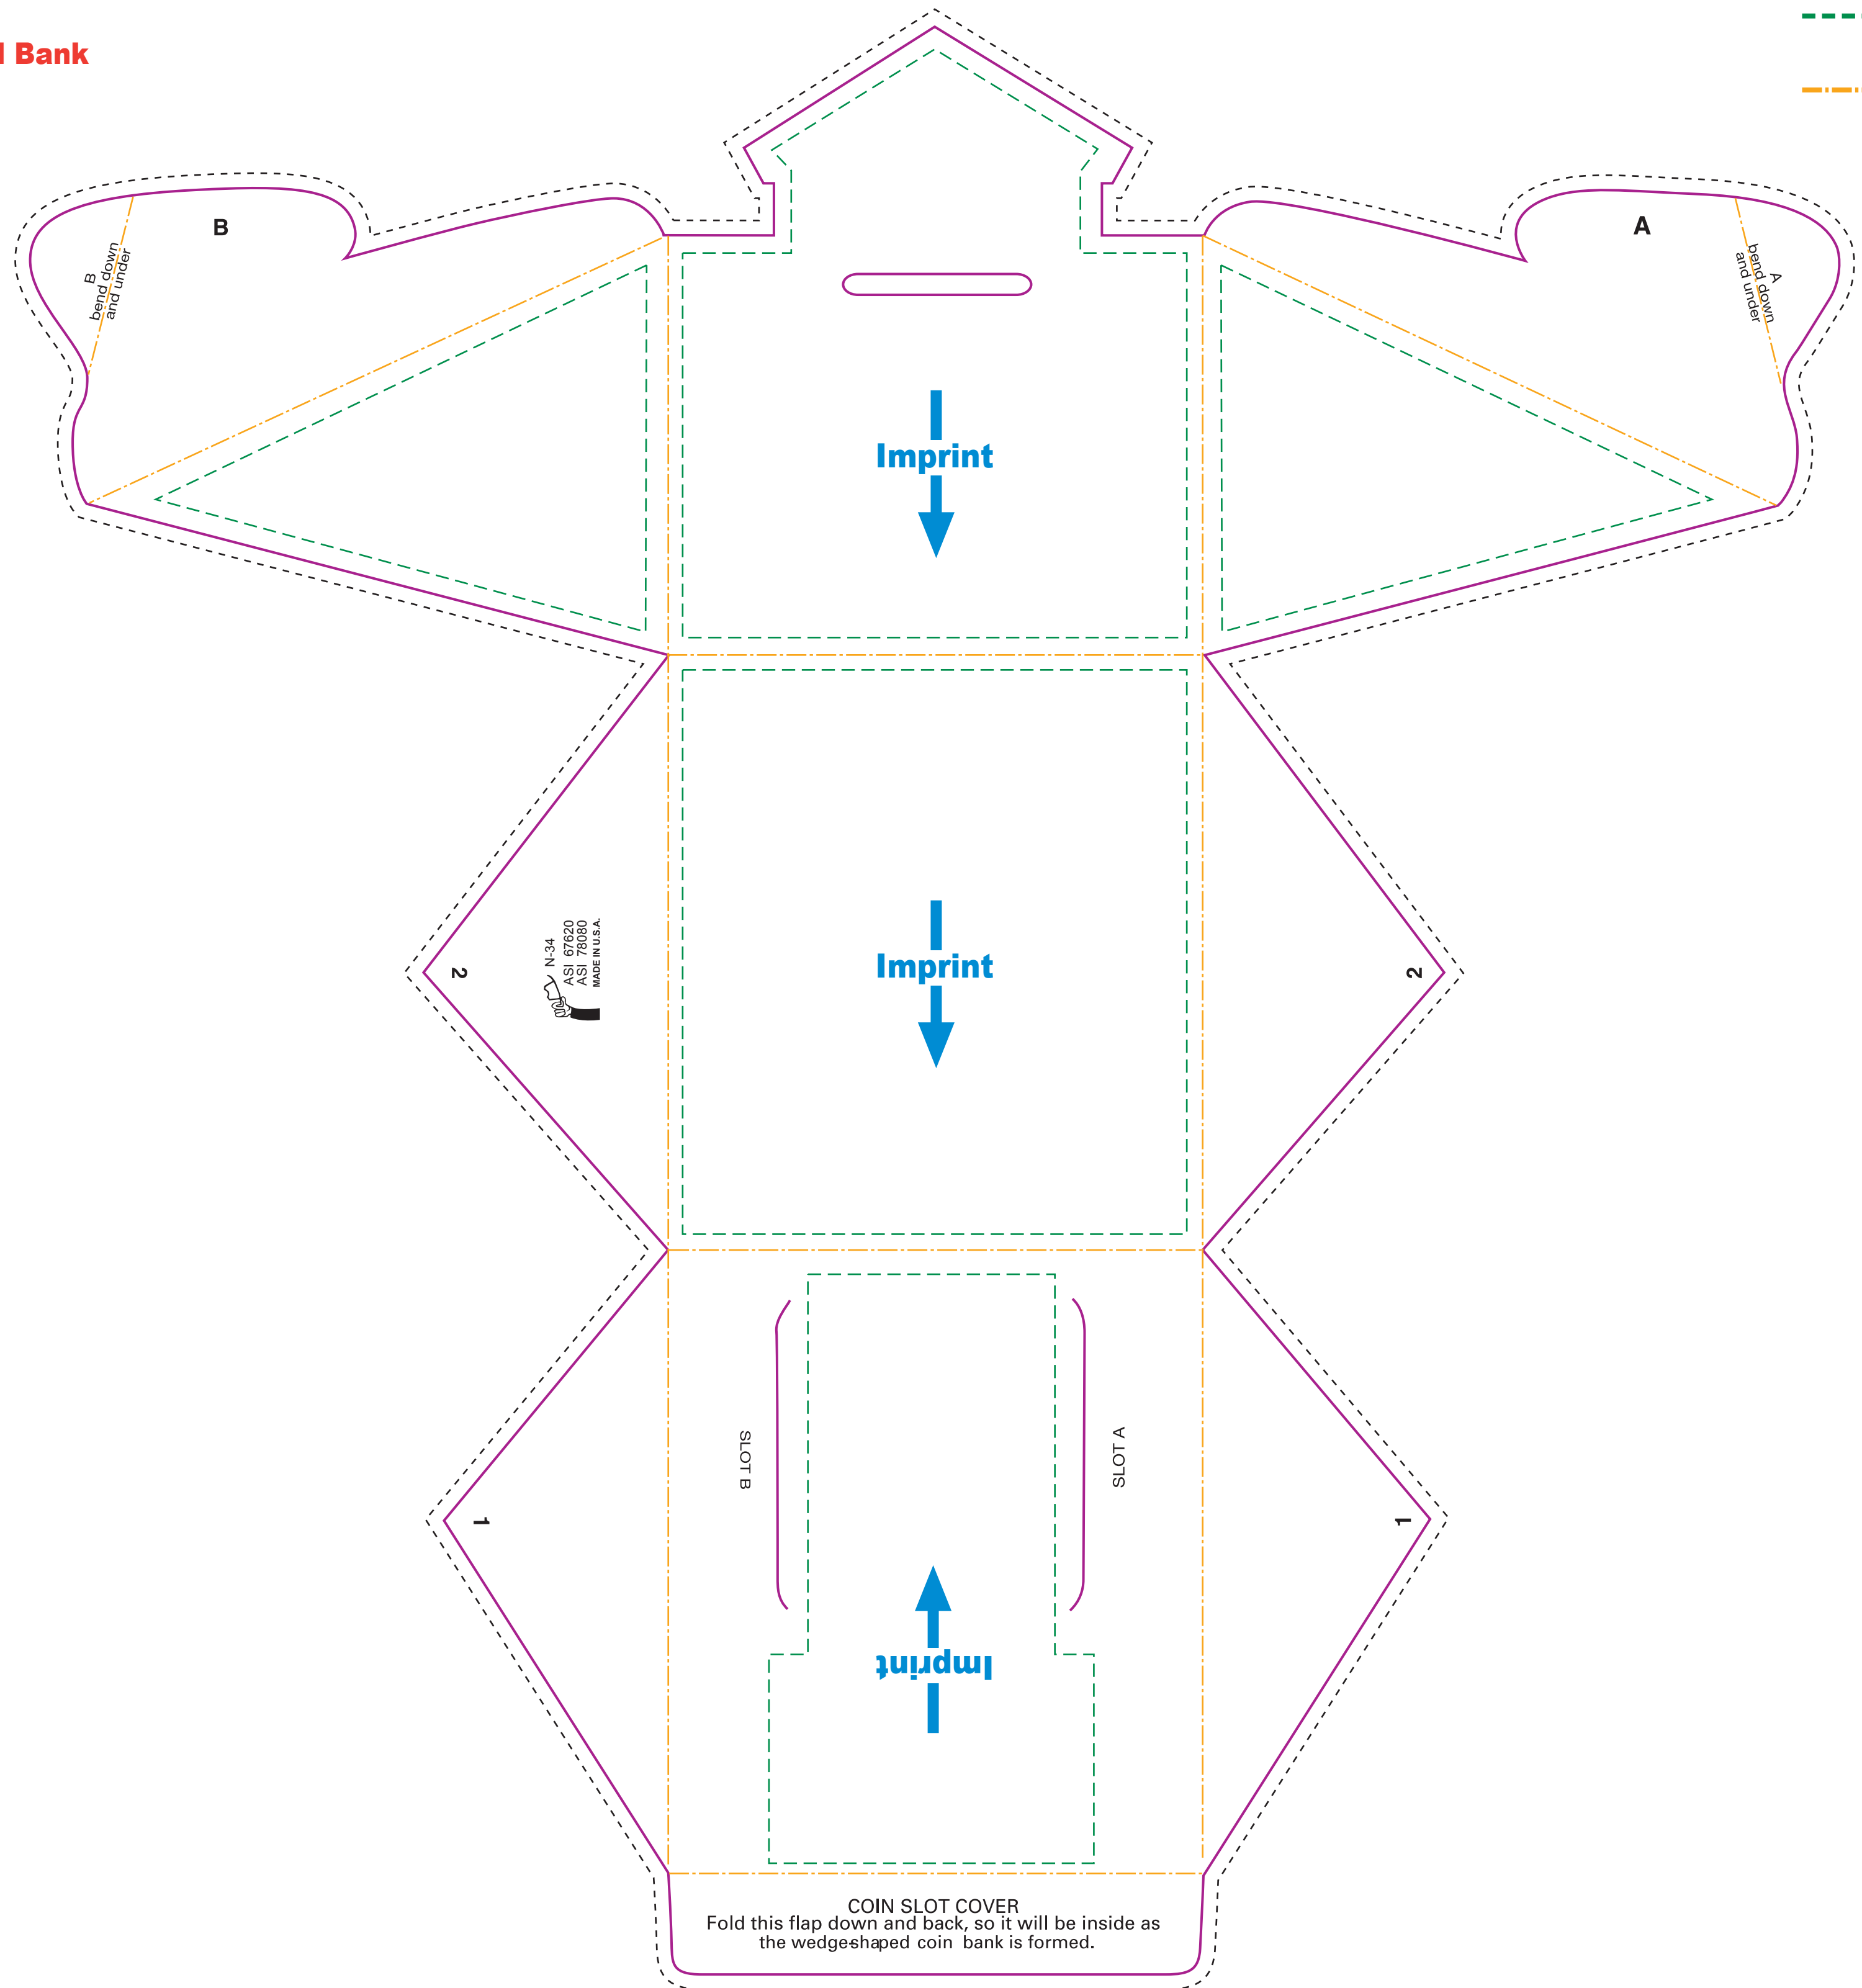

Actual size
Width: 15.125 in.
Height: 16.375 in.

N-34
Cathedral Bank

- **Bleed Line**
(1/8" offset from Die Line)
- **Die Line**
(represents actual cut product)
- - - - **Live Area**
(3/16" inset from Die Line)
- . - . **Fold**

Please keep all text and graphics inside the Live Area unless the graphic element is intended to bleed. Borders, if included, should bleed outward from the Live Area.
Please model spot colors using the Pantone solid coated Matching System
Please submit all Fonts and Links for output with your Final Composite.