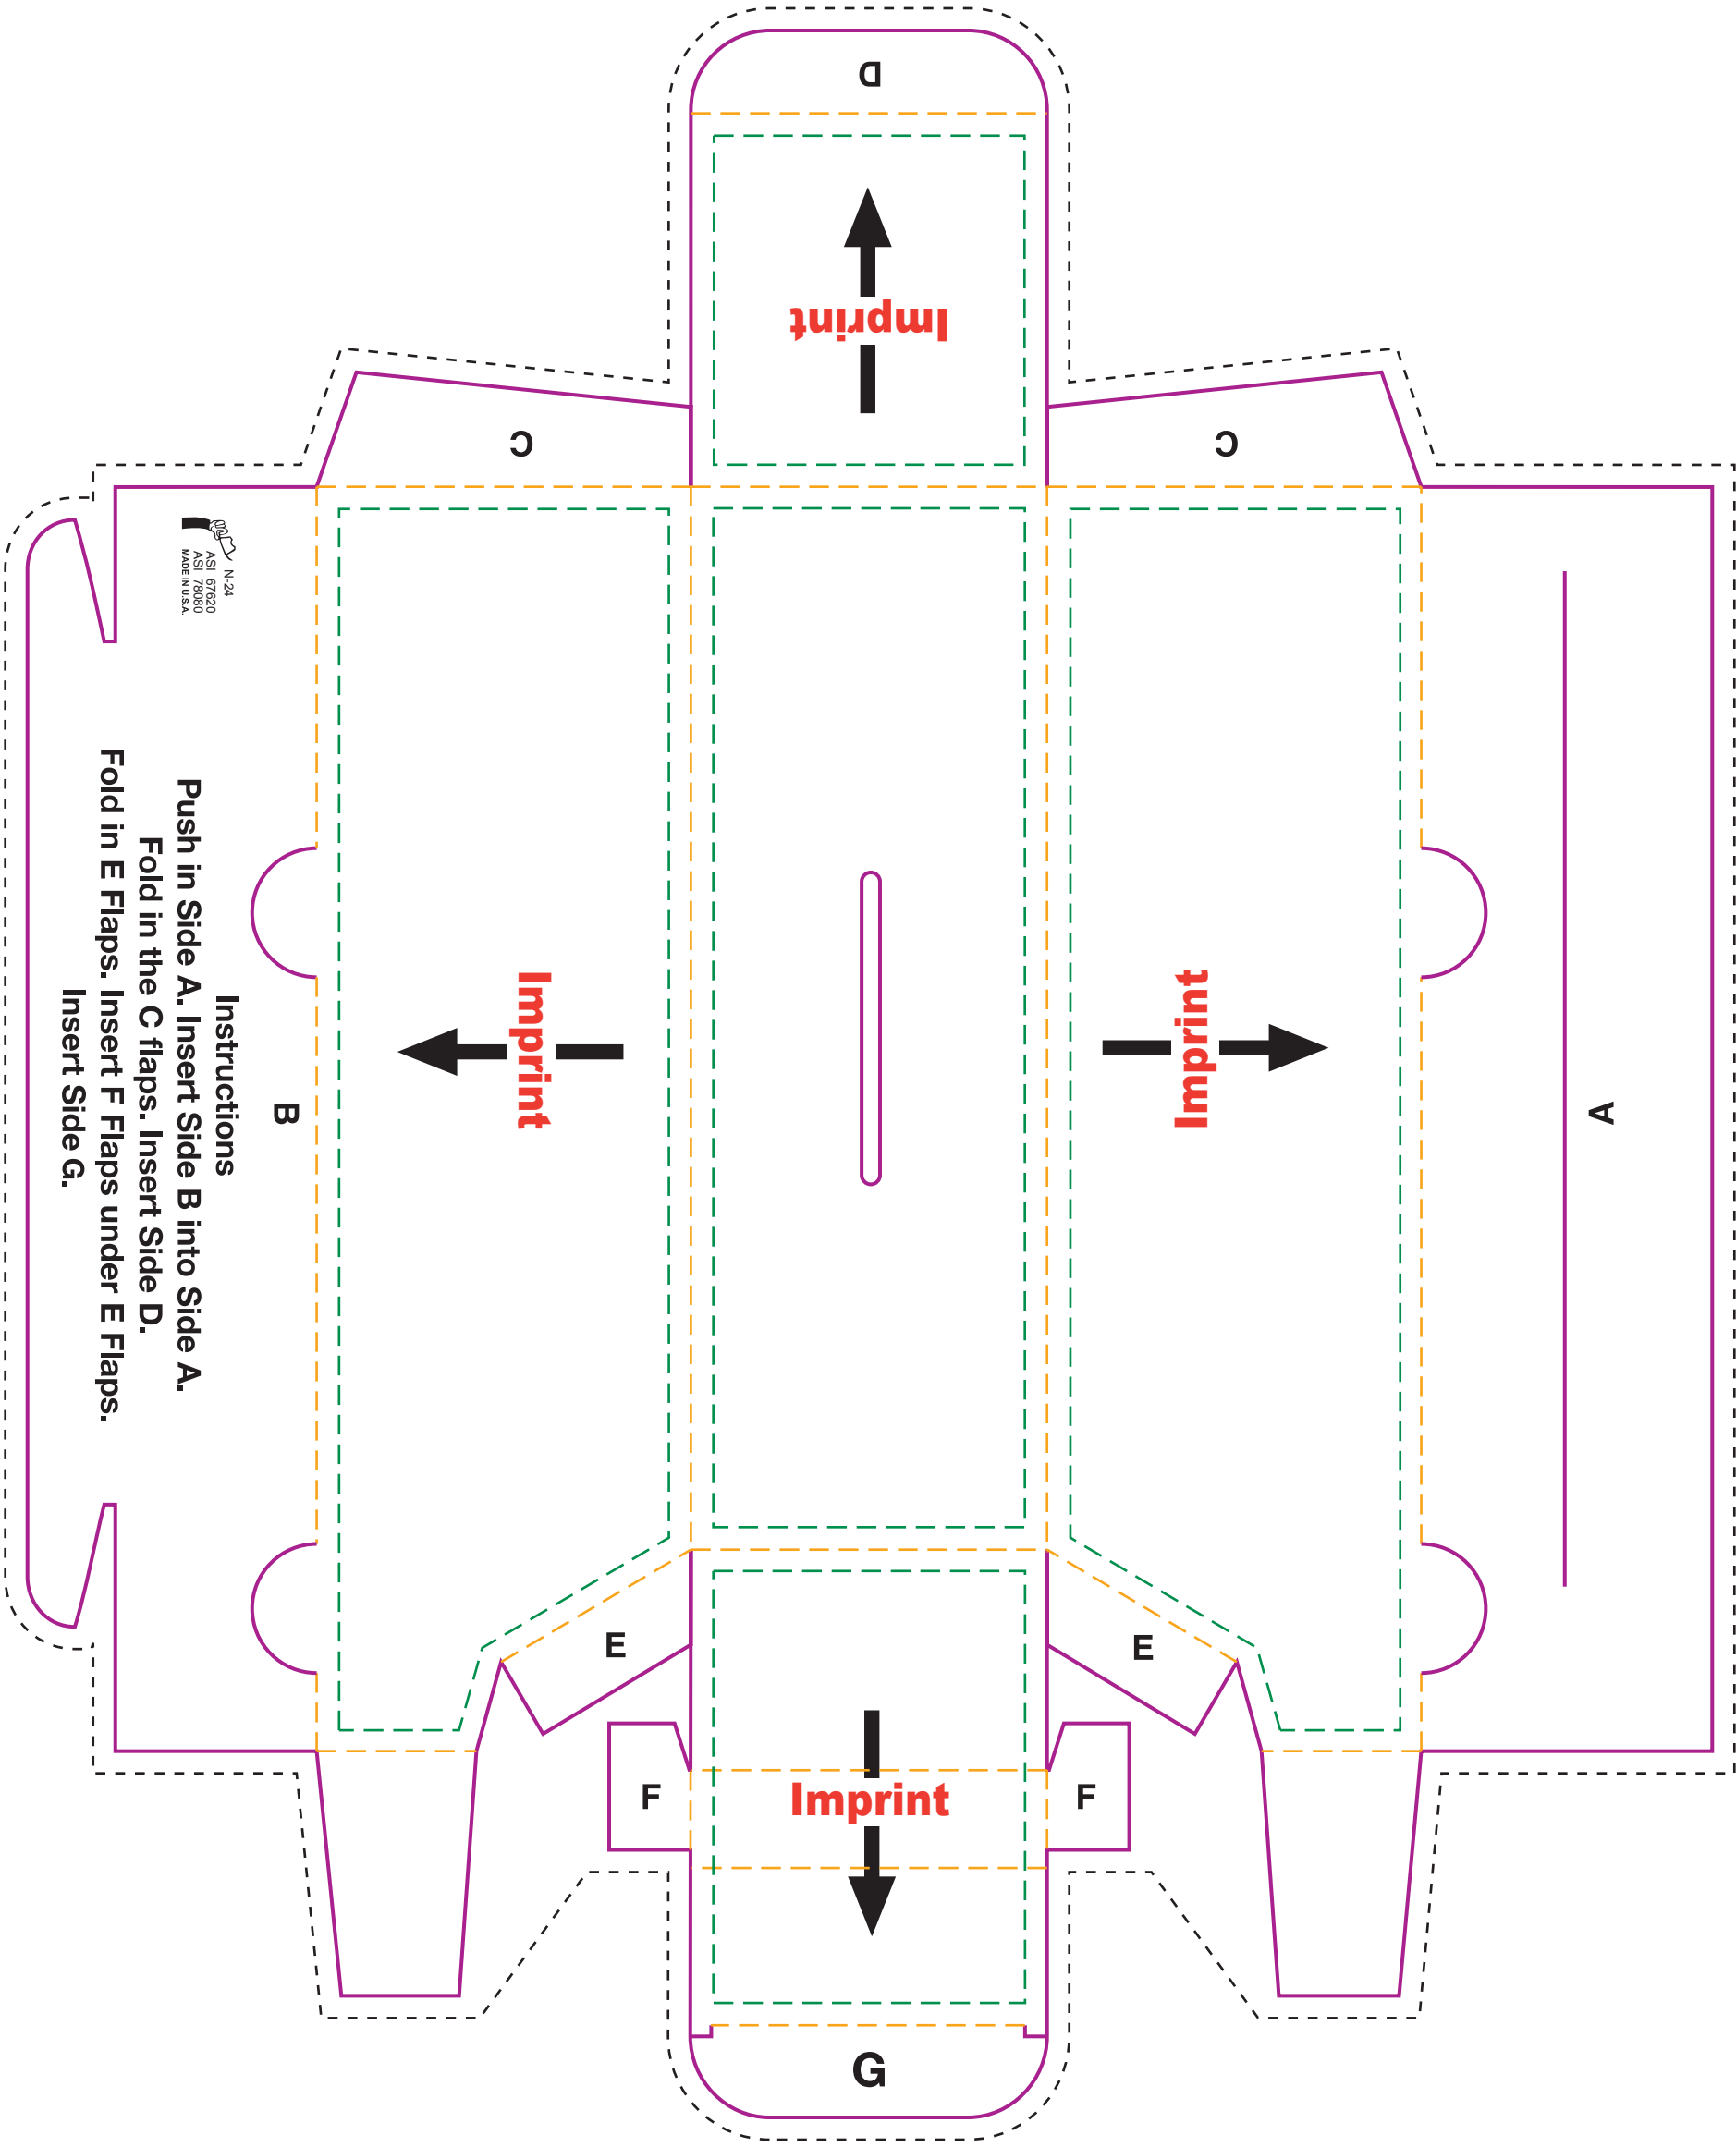

Actual size
Width: 9.5 in.
Height: 11.75 in.

Assembled size
Width: 7.25 in.
Height: 2.5 in.
Depth: 2 in.

N-24 Bus Bank

- **Bleed Line**
(1/8" offset from Die Line)
- **Die Line**
(represents actual cut product)
- - - - **Live Area**
(3/16" inset from Die Line)
- · - · - **Fold**

This product has no stock graphics

Please keep all text and graphics inside the Live Area unless the graphic element is intended to bleed. Borders, if included, should bleed outward from the Live Area. Please model spot colors using the Pantone solid coated Matching System. Please submit all Fonts and Links for output with your Final Composite.