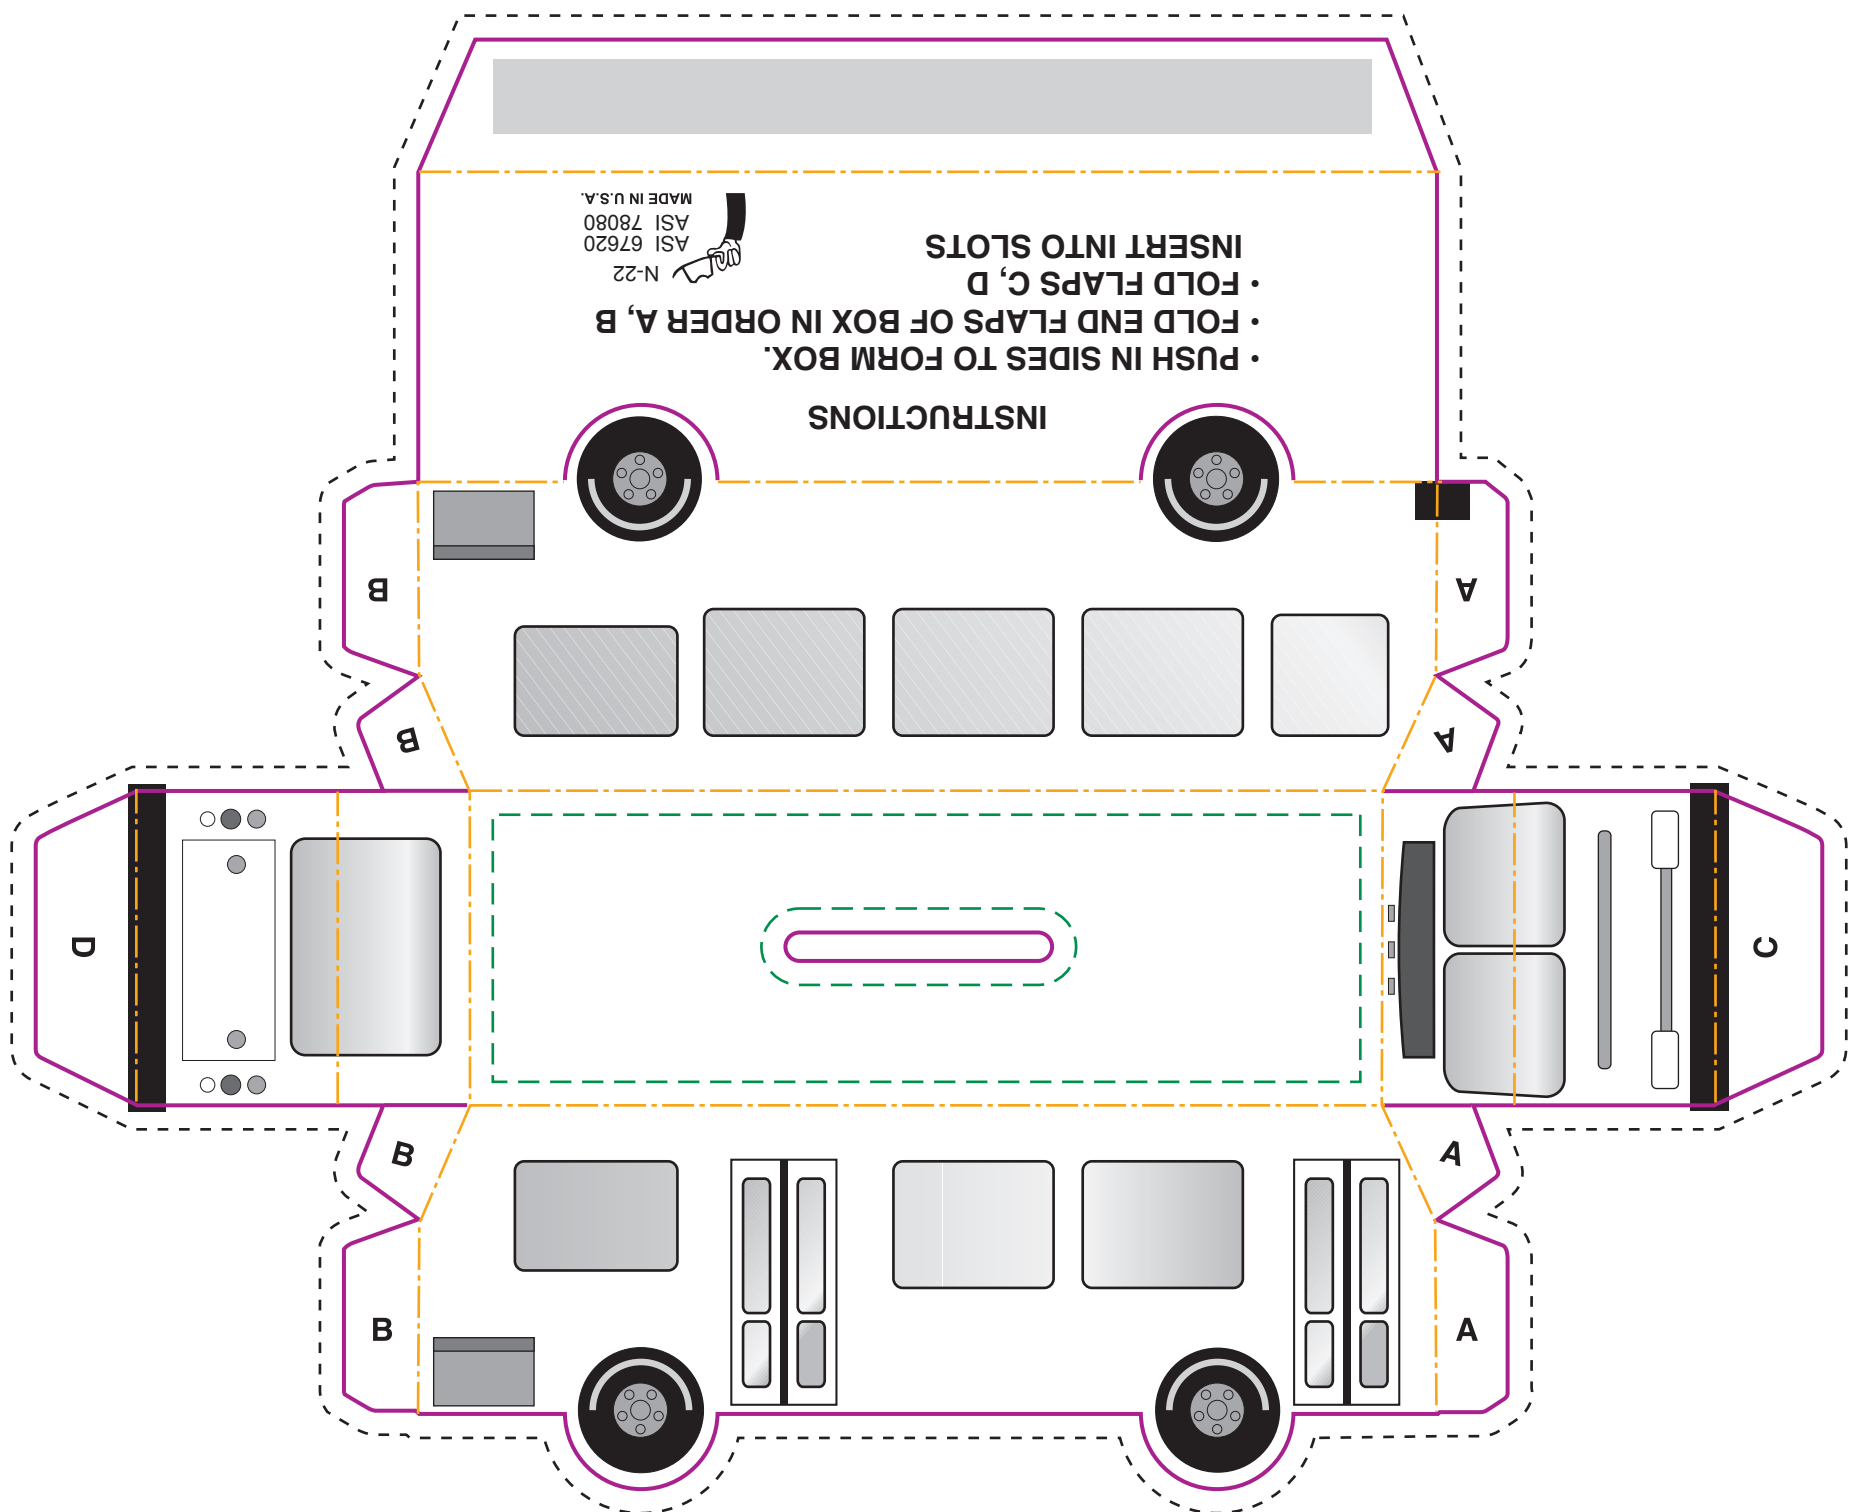

Actual size
 Width: 9.375 in.
 Height: 7.5 in.

**N22
 Mini Bus Bank**

- **Bleed Line**
 (1/8" offset from Die Line)
- **Die Line**
 (represents actual cut product)
- - - - **Live Area**
 (3/16" inset from Die Line)
- . - . **Fold**

see page 2
 for stock graphics

Please keep all text and graphics inside the Live Area unless the graphic element is intended to bleed. Borders, if included, should bleed outward from the Live Area. Please model spot colors using the Pantone solid coated Matching System
 Please submit all Fonts and Links for output with your Final Composite.

Please keep all text and graphics inside the Live Area unless the graphic element is intended to bleed. Borders, if included, should bleed outward from the Live Area.
 Please model spot colors using the Pantone solid coated Matching System
 Please submit all Fonts and Links for output with your Final Composite.