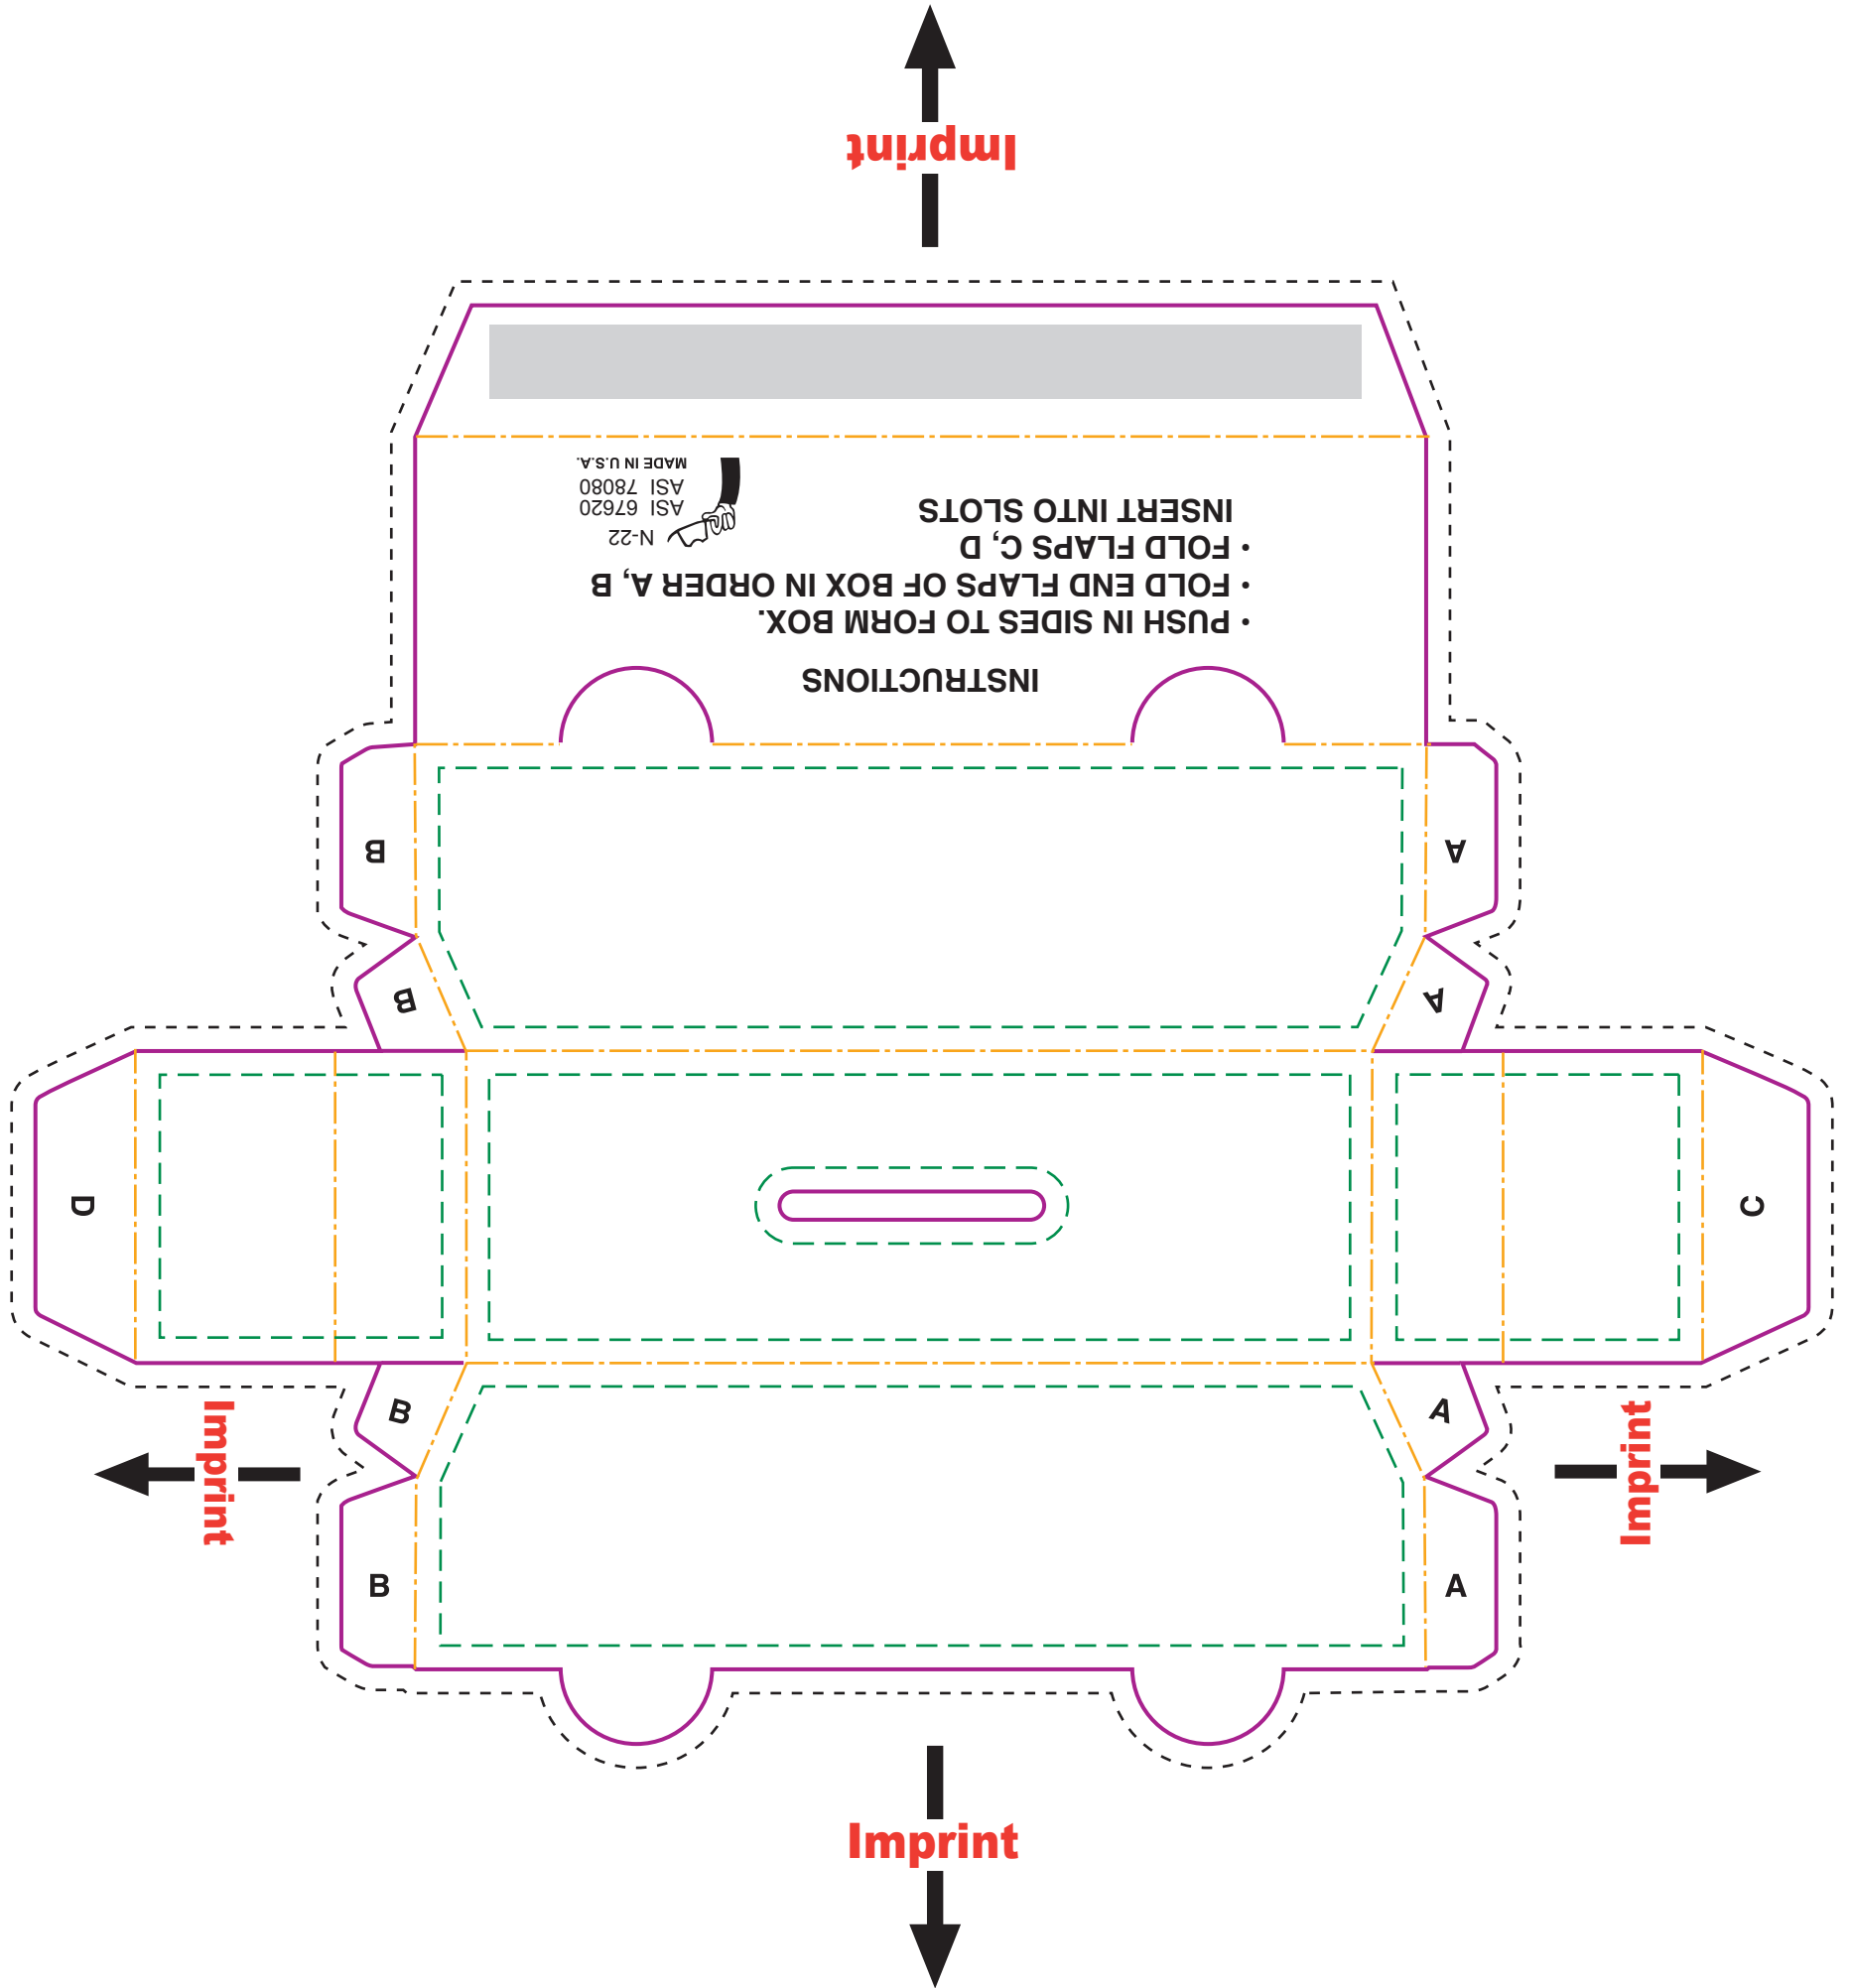

Actual size
 Width: 9.375 in.
 Height: 7.5 in.

**N22
 Mini Bus Bank**

- **Bleed Line**
 (1/8" offset from Die Line)
- **Die Line**
 (represents actual cut product)
- - - - **Live Area**
 (3/16" inset from Die Line)
- . - . **Fold**

see page 2
 for stock graphics

Please keep all text and graphics inside the Live Area unless the graphic element is intended to bleed. Borders, if included, should bleed outward from the Live Area. Please model spot colors using the Pantone solid coated Matching System
 Please submit all Fonts and Links for output with your Final Composite.

Please keep all text and graphics inside the Live Area unless the graphic element is intended to bleed. Borders, if included, should bleed outward from the Live Area.
 Please model spot colors using the Pantone solid coated Matching System
 Please submit all Fonts and Links for output with your Final Composite.