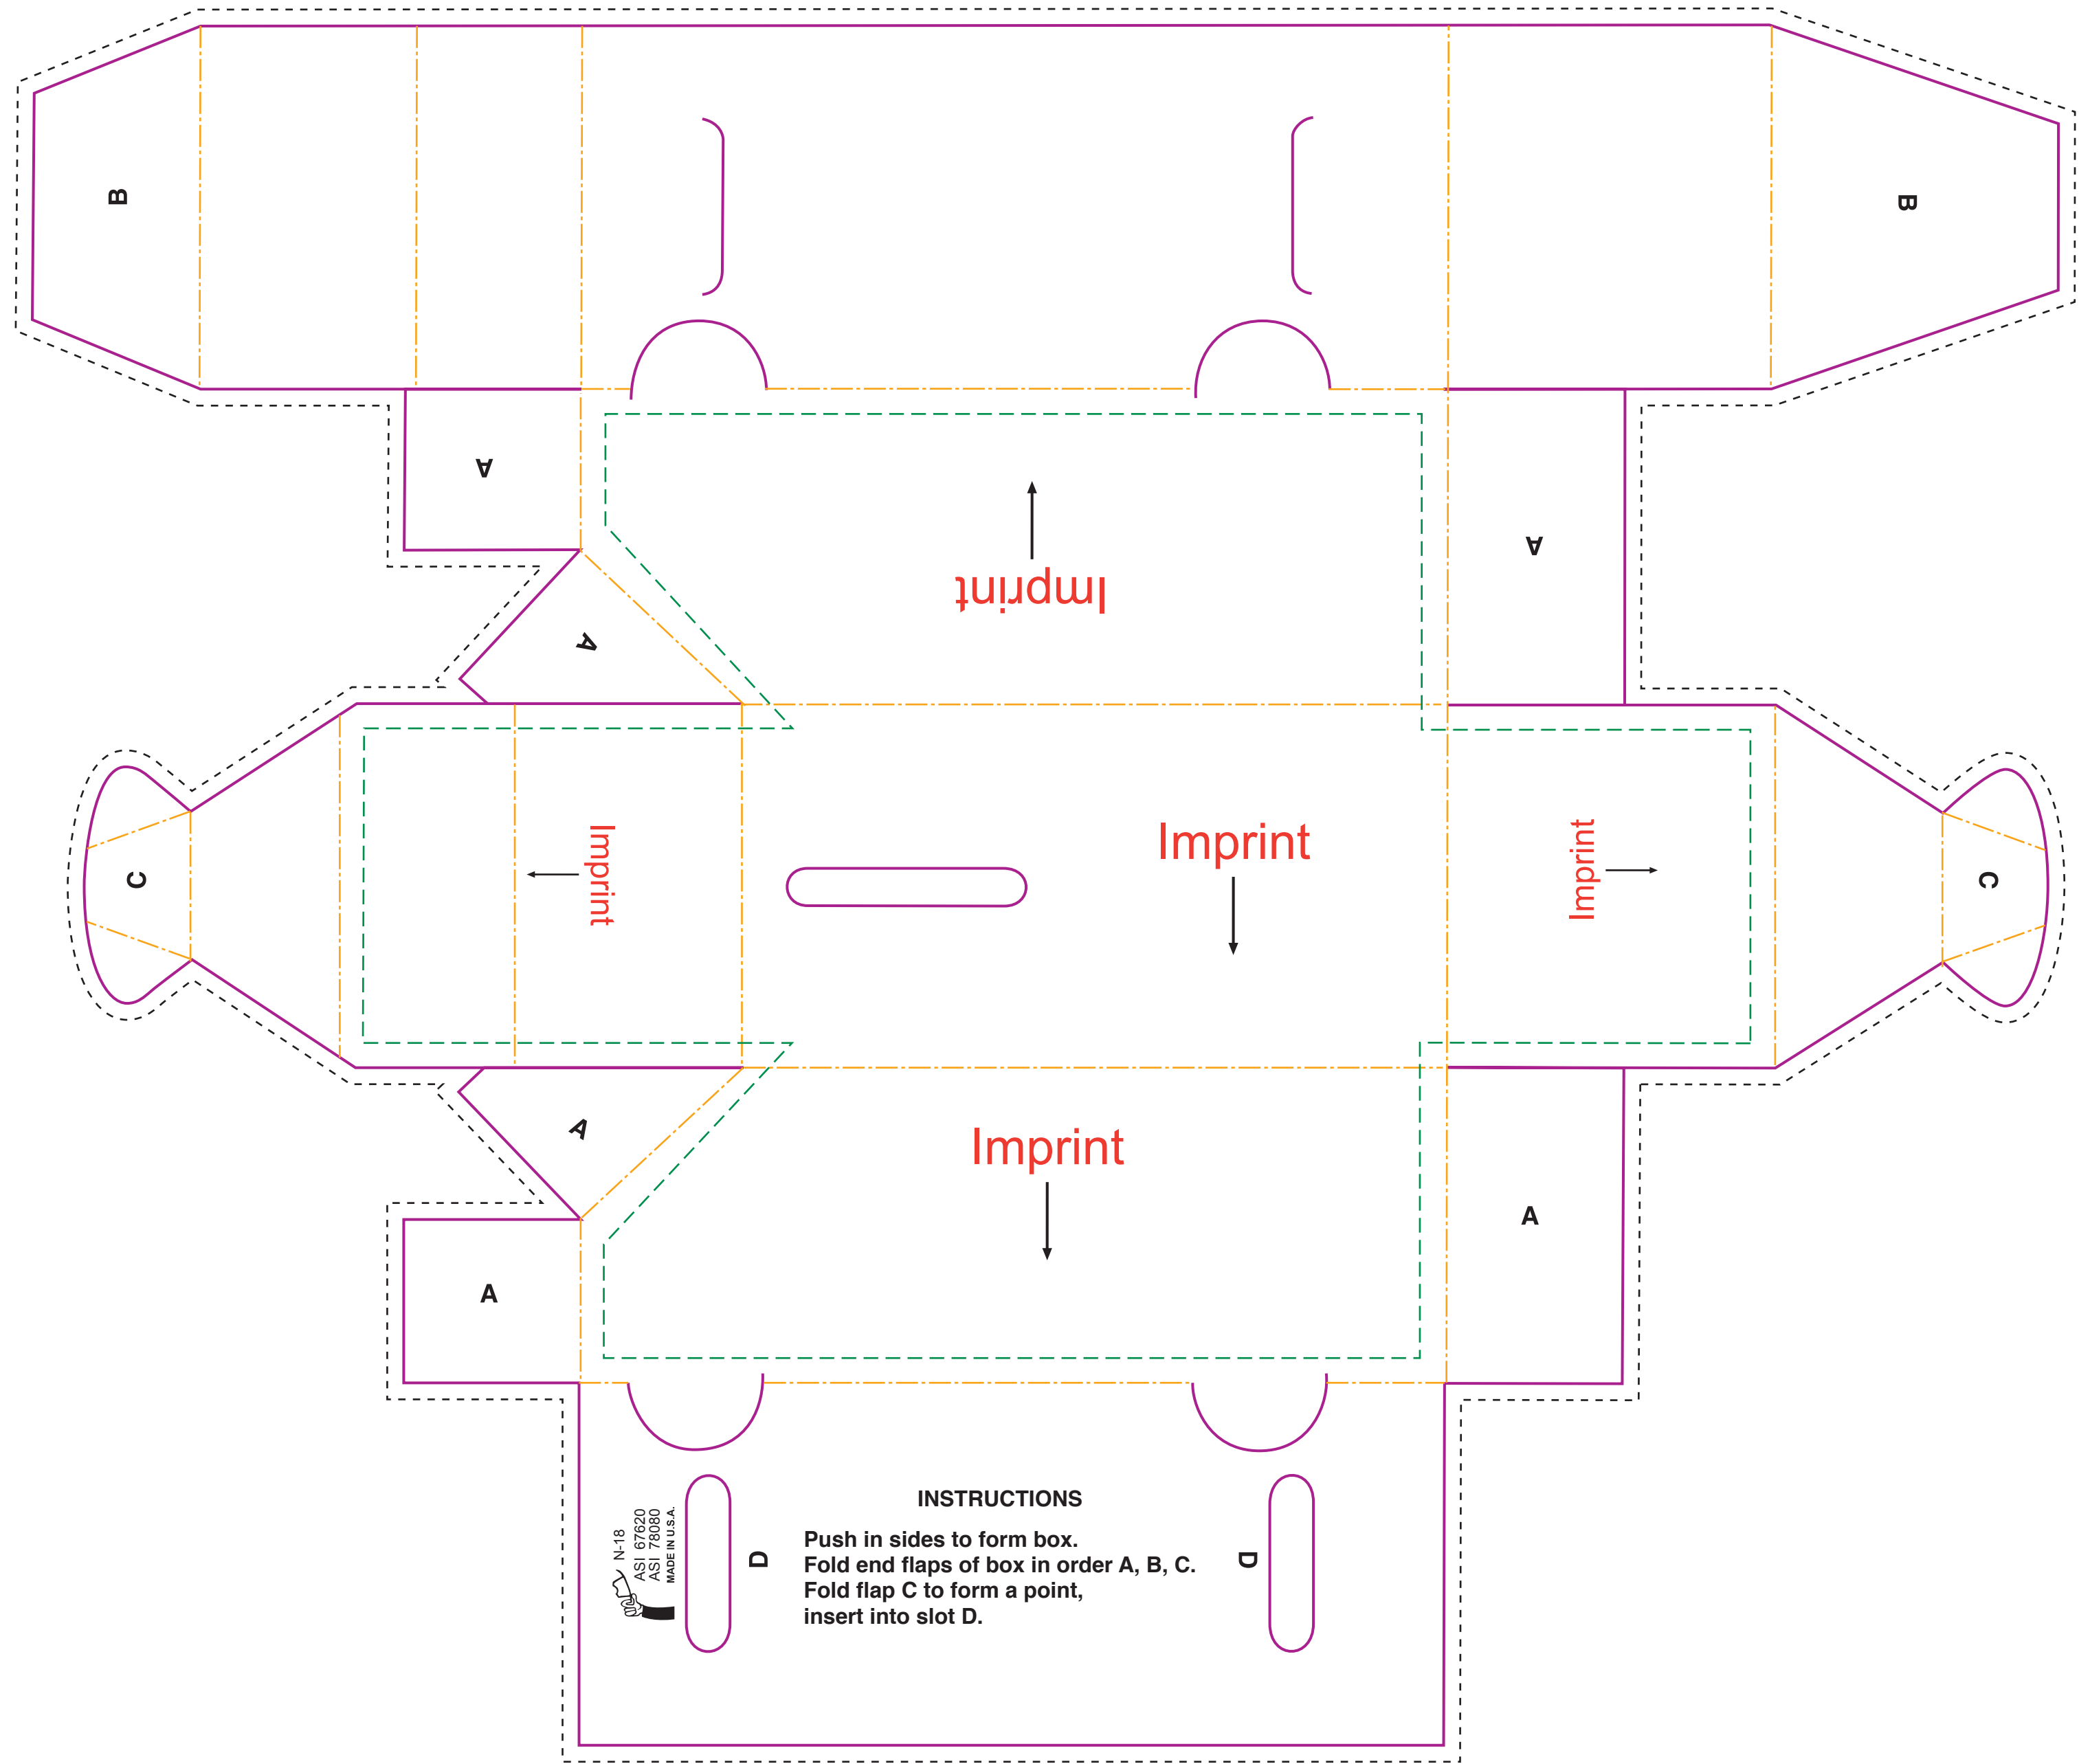

Actual size
Width: 15.375 in.
Height: 13 in.

N18
Mini Van Bank

- **Bleed Line**
(1/8" offset from Die Line)
- **Die Line**
(represents actual cut product)
- - - - **Live Area**
(3/16" inset from Die Line)
- - - - **Fold**

INSTRUCTIONS
Push in sides to form box.
Fold end flaps of box in order A, B, C.
Fold flap C to form a point,
insert into slot D.

Please keep all text and graphics inside the Live Area unless the graphic element is intended to bleed. Borders, if included, should bleed outward from the Live Area.
Please model spot colors using the Pantone solid coated Matching System
Please submit all Fonts and Links for output with your Final Composite.