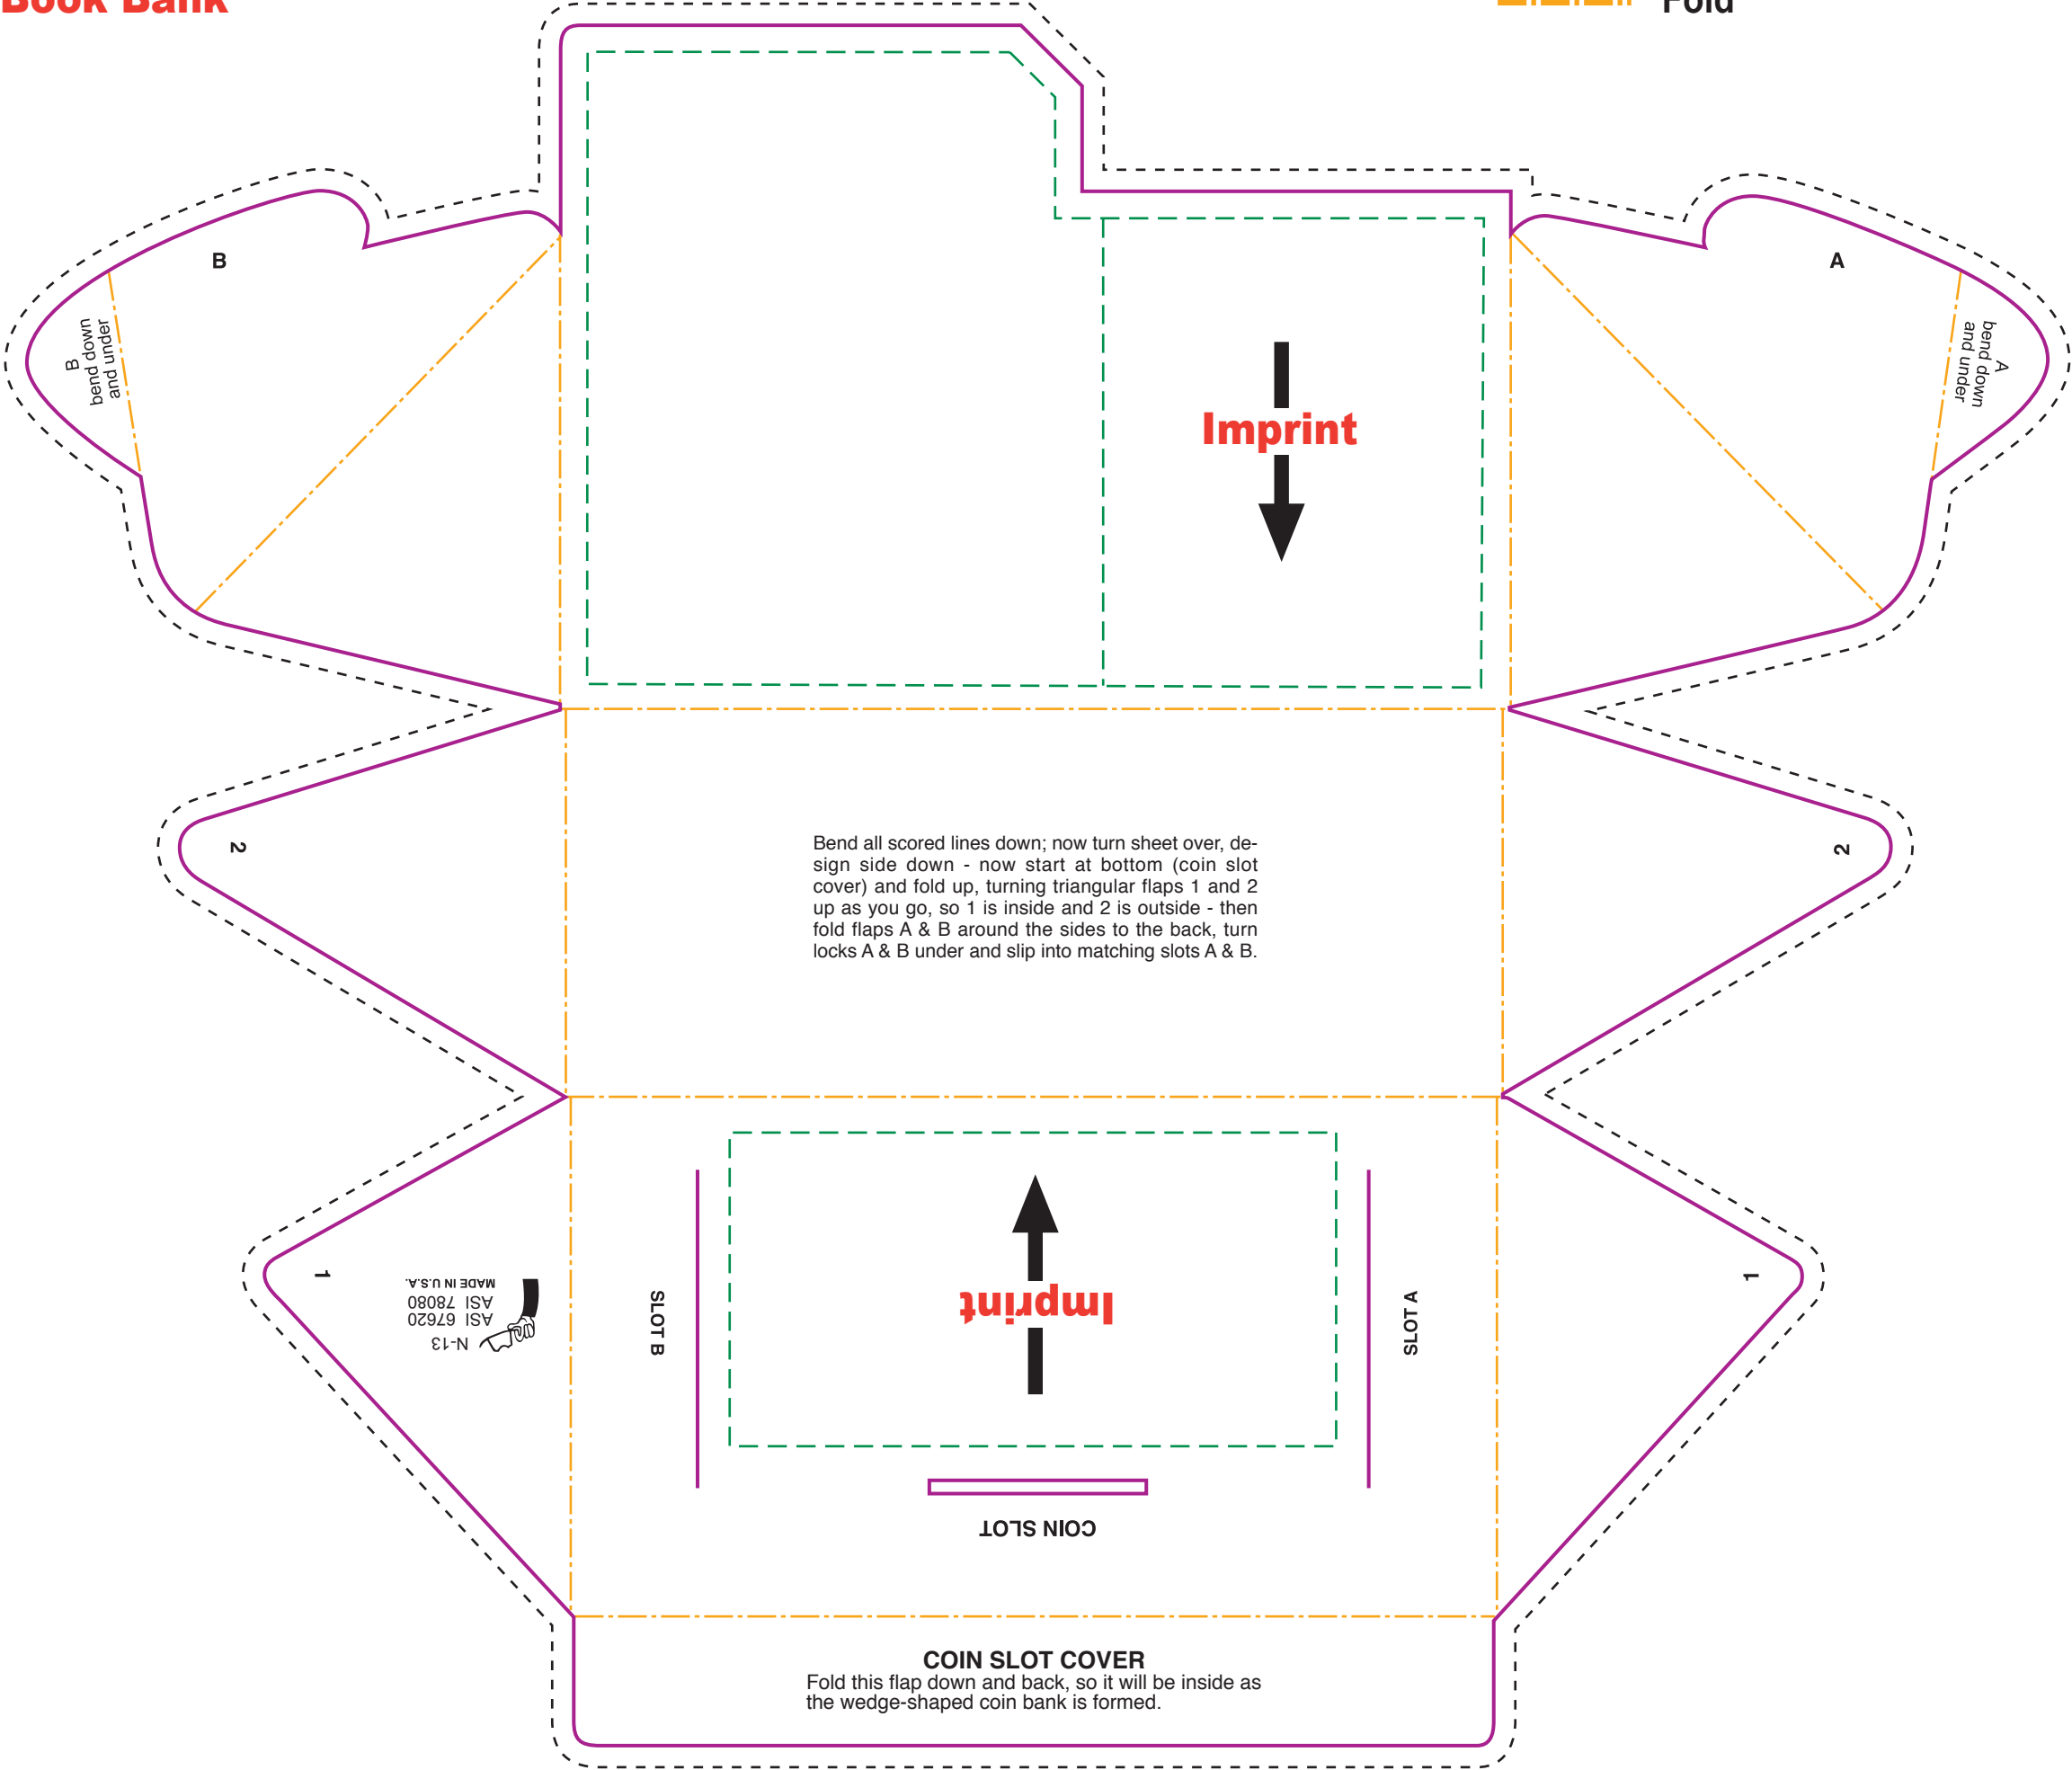

Actual size
Width: 11.75 in.
Height: 10 in.

See page 2 for
 Stock Book Art

- **Bleed Line**
 (1/8" offset from Die Line)
- **Die Line**
 (represents actual cut product)
- - - - **Live Area**
 (3/16" inset from Die Line)
- . - . **Fold**

N13
Book Bank

Please keep all text and graphics inside the Live Area unless the graphic element is intended to bleed. Borders, if included, should bleed outward from the Live Area.
 Please model spot colors using the Pantone solid coated Matching System
Please submit all Fonts and Links for output with your Final Composite.

Actual size
Width: 11.75 in.
Height: 10 in.

N13
Book Bank

- **Bleed Line**
(1/8" offset from Die Line)
- **Die Line**
(represents actual cut product)
- - - - **Live Area**
(3/16" inset from Die Line)
- - - - **Fold**

Please keep all text and graphics inside the Live Area unless the graphic element is intended to bleed. Borders, if included, should bleed outward from the Live Area.
 Please model spot colors using the Pantone solid coated Matching System
Please submit all Fonts and Links for output with your Final Composite.