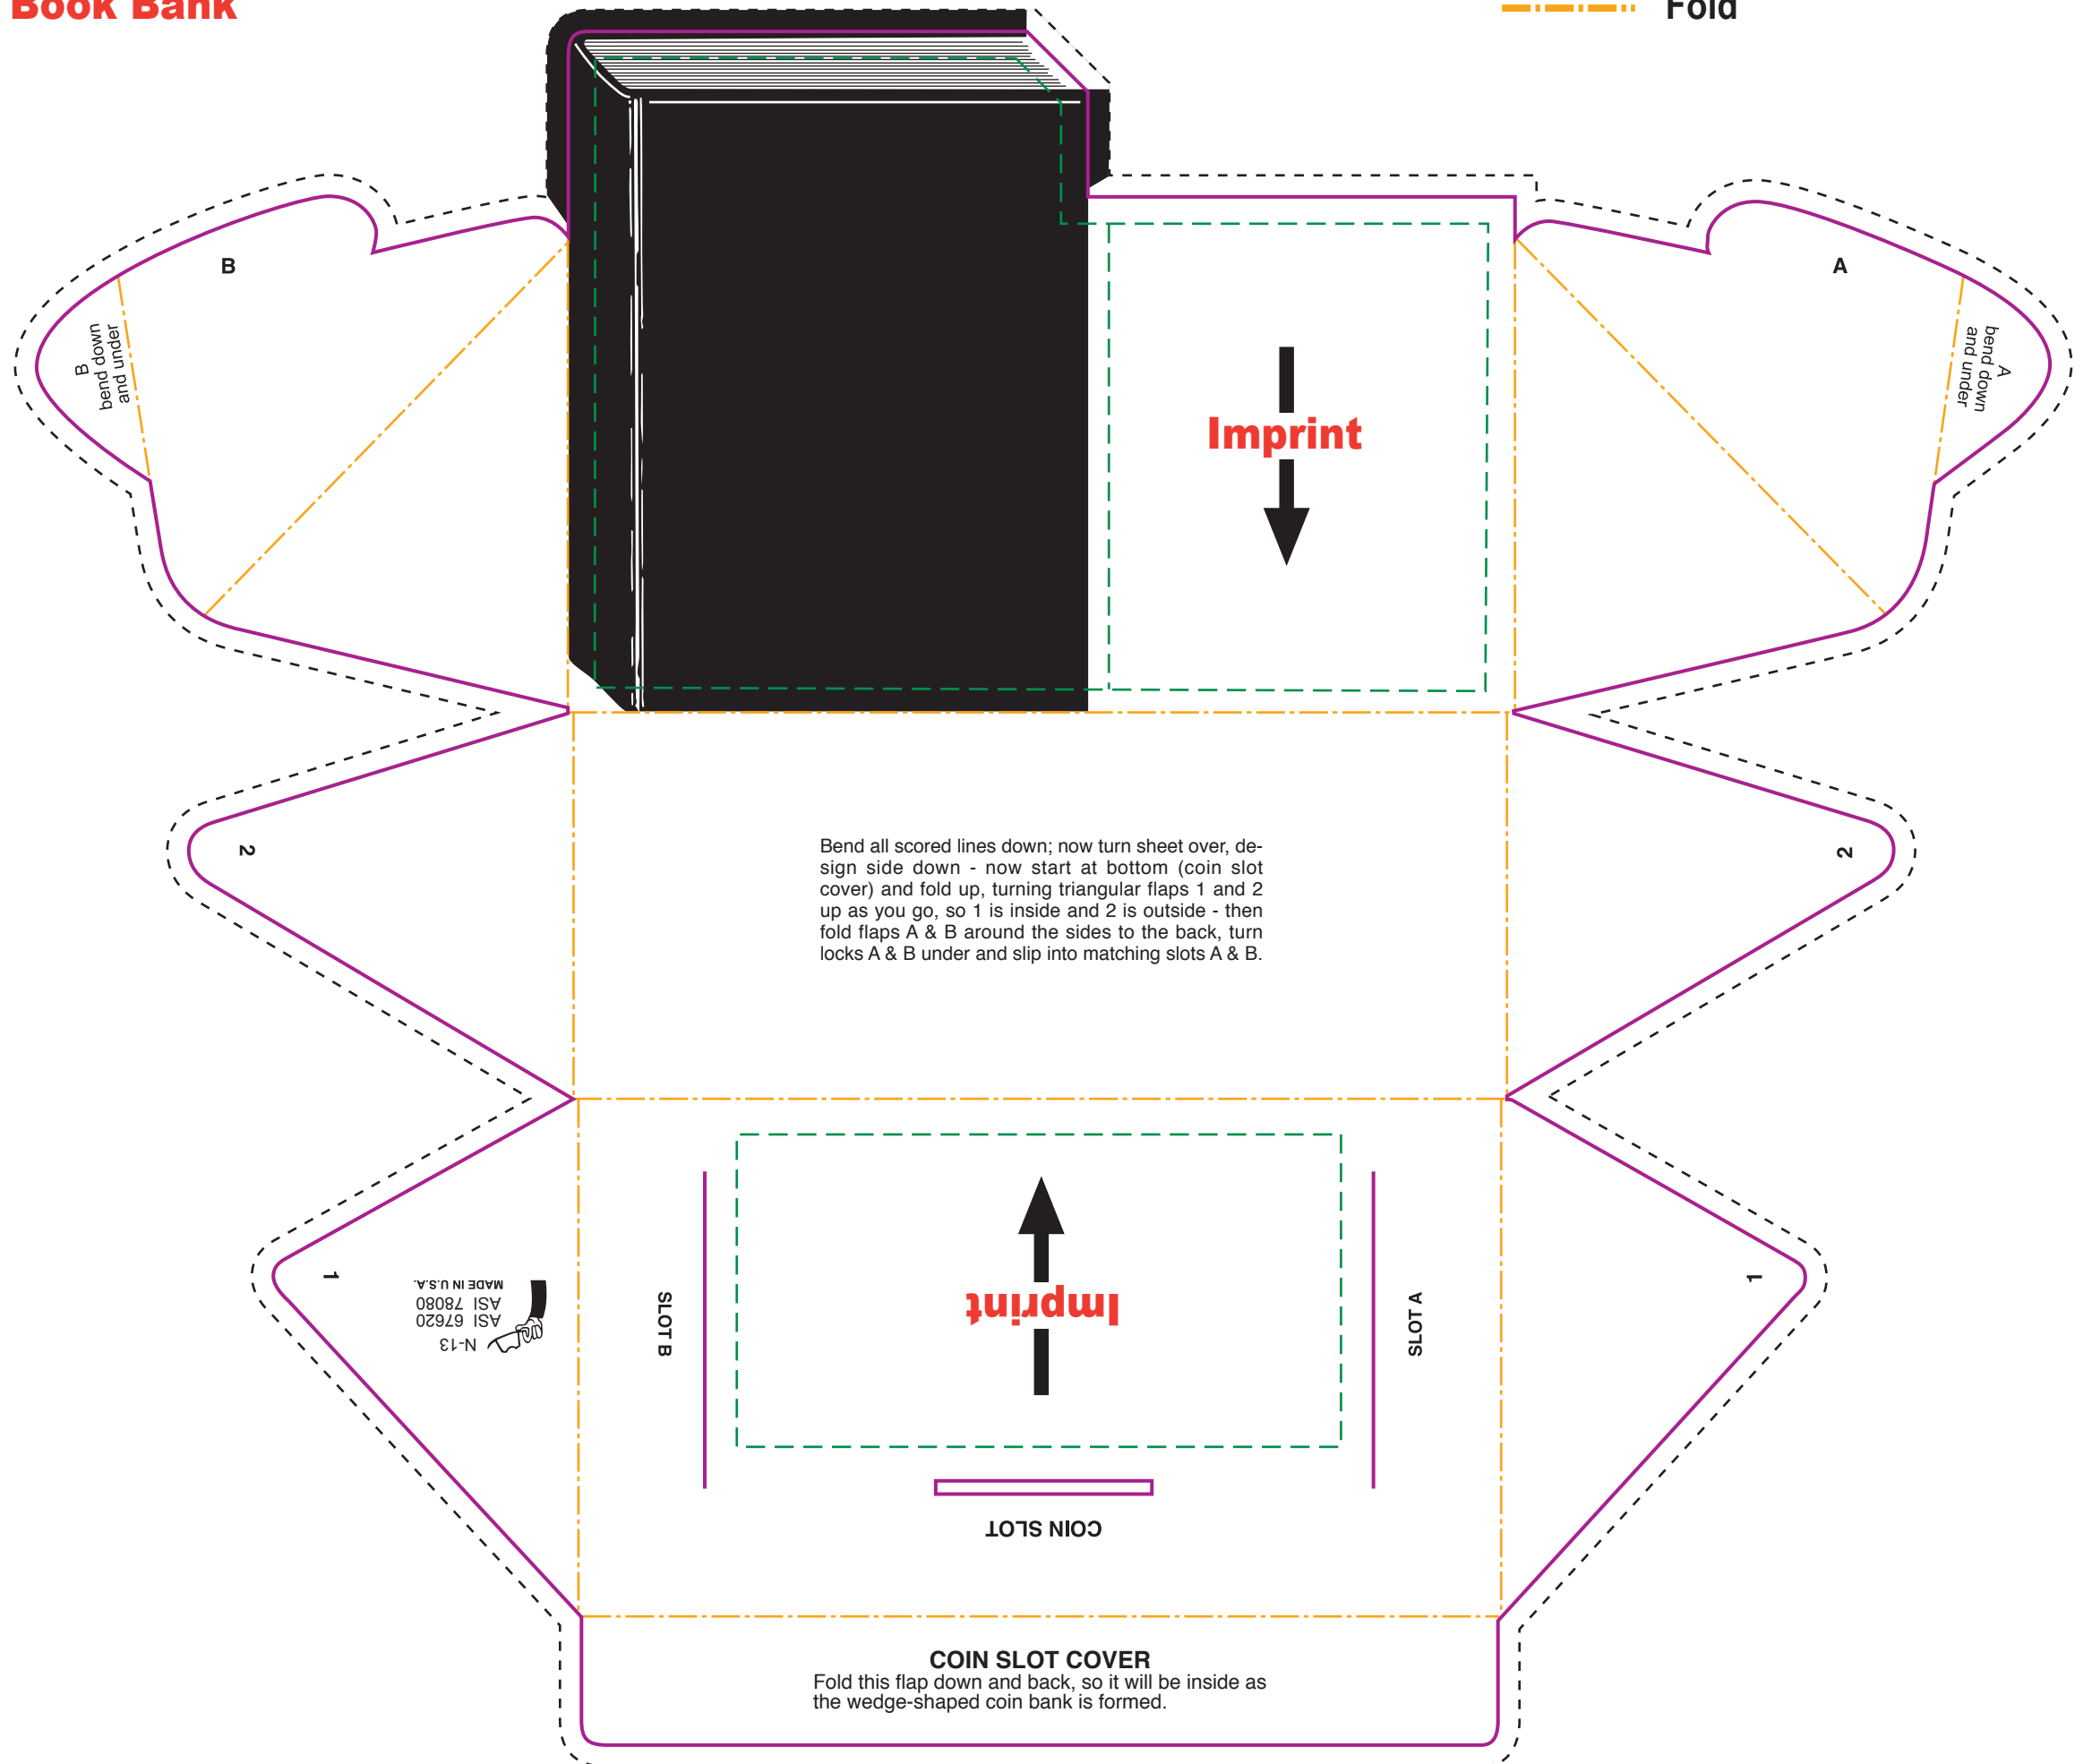

Actual size
Width: 11.75 in.
Height: 10 in.

See page 2 for
 Stock Book Art

- **Bleed Line**
 (1/8" offset from Die Line)
- **Die Line**
 (represents actual cut product)
- - - - **Live Area**
 (3/16" inset from Die Line)
- . - . **Fold**

N13
Book Bank

Please keep all text and graphics inside the Live Area unless the graphic element is intended to bleed. Borders, if included, should bleed outward from the Live Area.
 Please model spot colors using the Pantone solid coated Matching System
Please submit all Fonts and Links for output with your Final Composite.

Actual size
Width: 11.75 in.
Height: 10 in.

N13
Book Bank

- **Bleed Line**
(1/8" offset from Die Line)
- **Die Line**
(represents actual cut product)
- - - - **Live Area**
(3/16" inset from Die Line)
- - - - **Fold**

Please keep all text and graphics inside the Live Area unless the graphic element is intended to bleed. Borders, if included, should bleed outward from the Live Area.
 Please model spot colors using the Pantone solid coated Matching System
Please submit all Fonts and Links for output with your Final Composite.