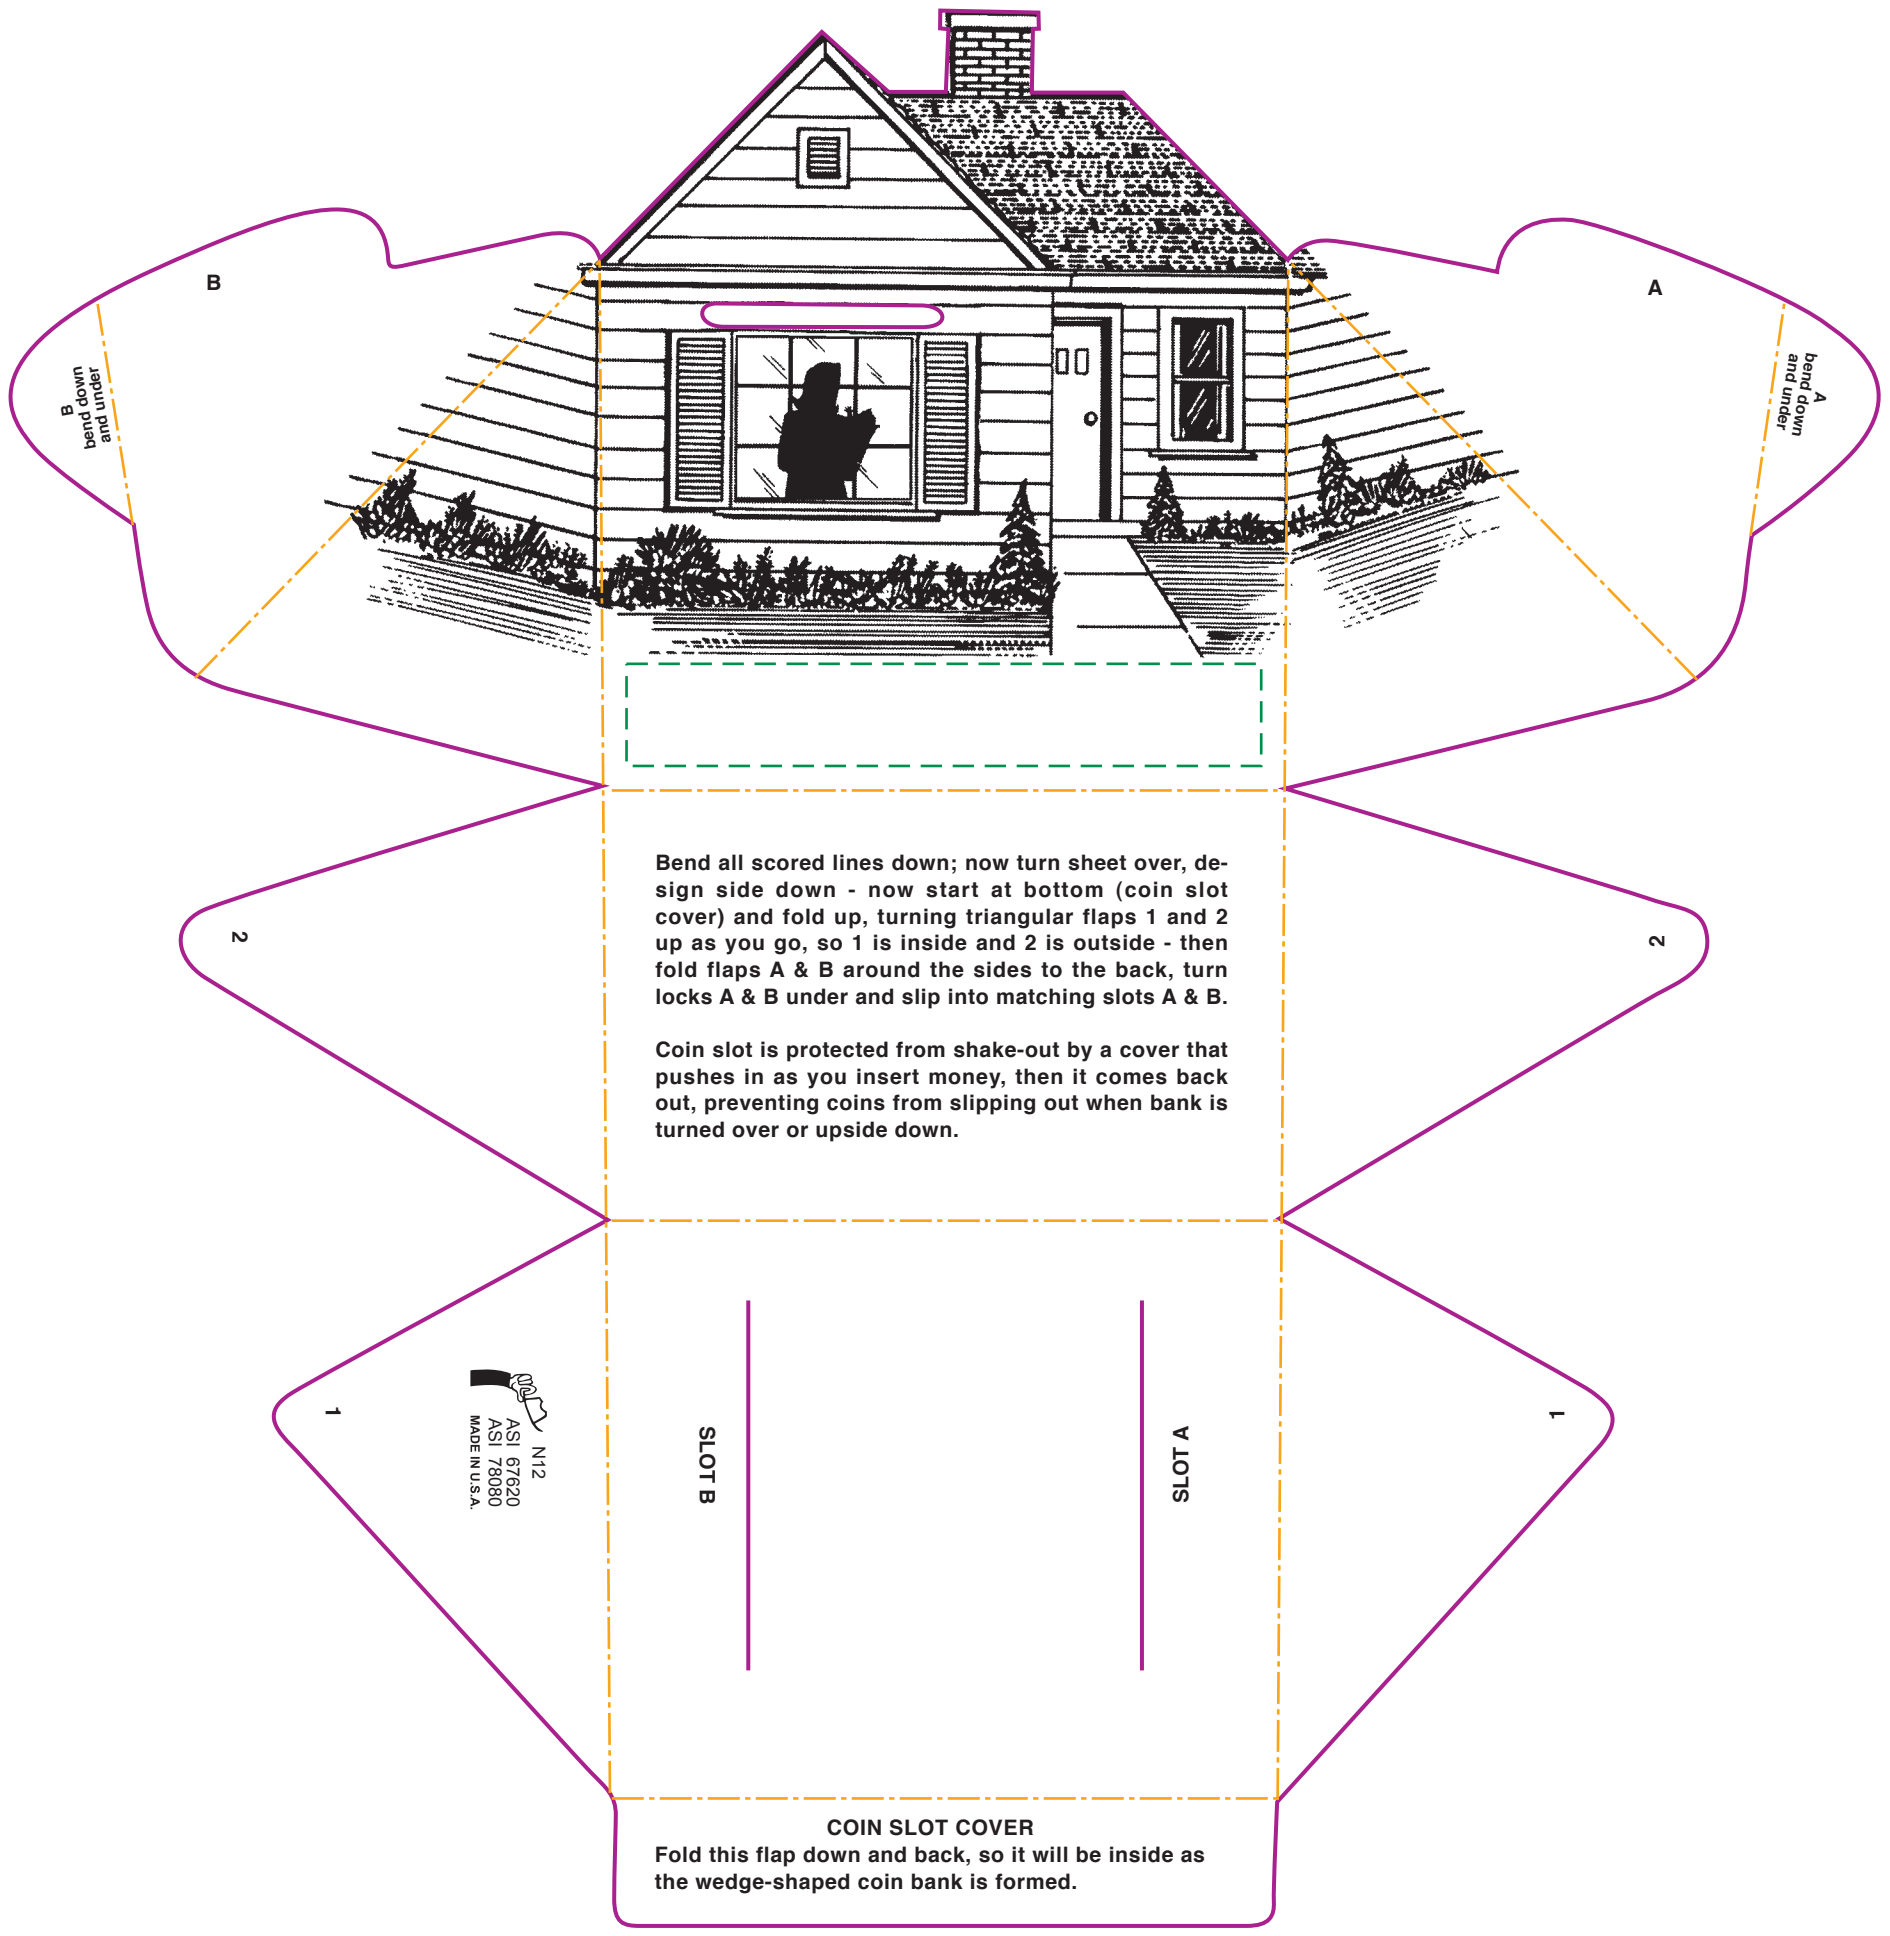

Actual size
 Width: 9.75 in.
 Height: 10 in.

— Die Line (represents actual cut product)
 - - - Live Area

**N12
 House Bank**

Please keep all text and graphics inside the Live Area unless the graphic element is intended to bleed. Borders, if included, should bleed outward from the Live Area. Please model spot colors using the Pantone solid coated Matching System
 Please submit all Fonts and Links for output with your Final Composite.