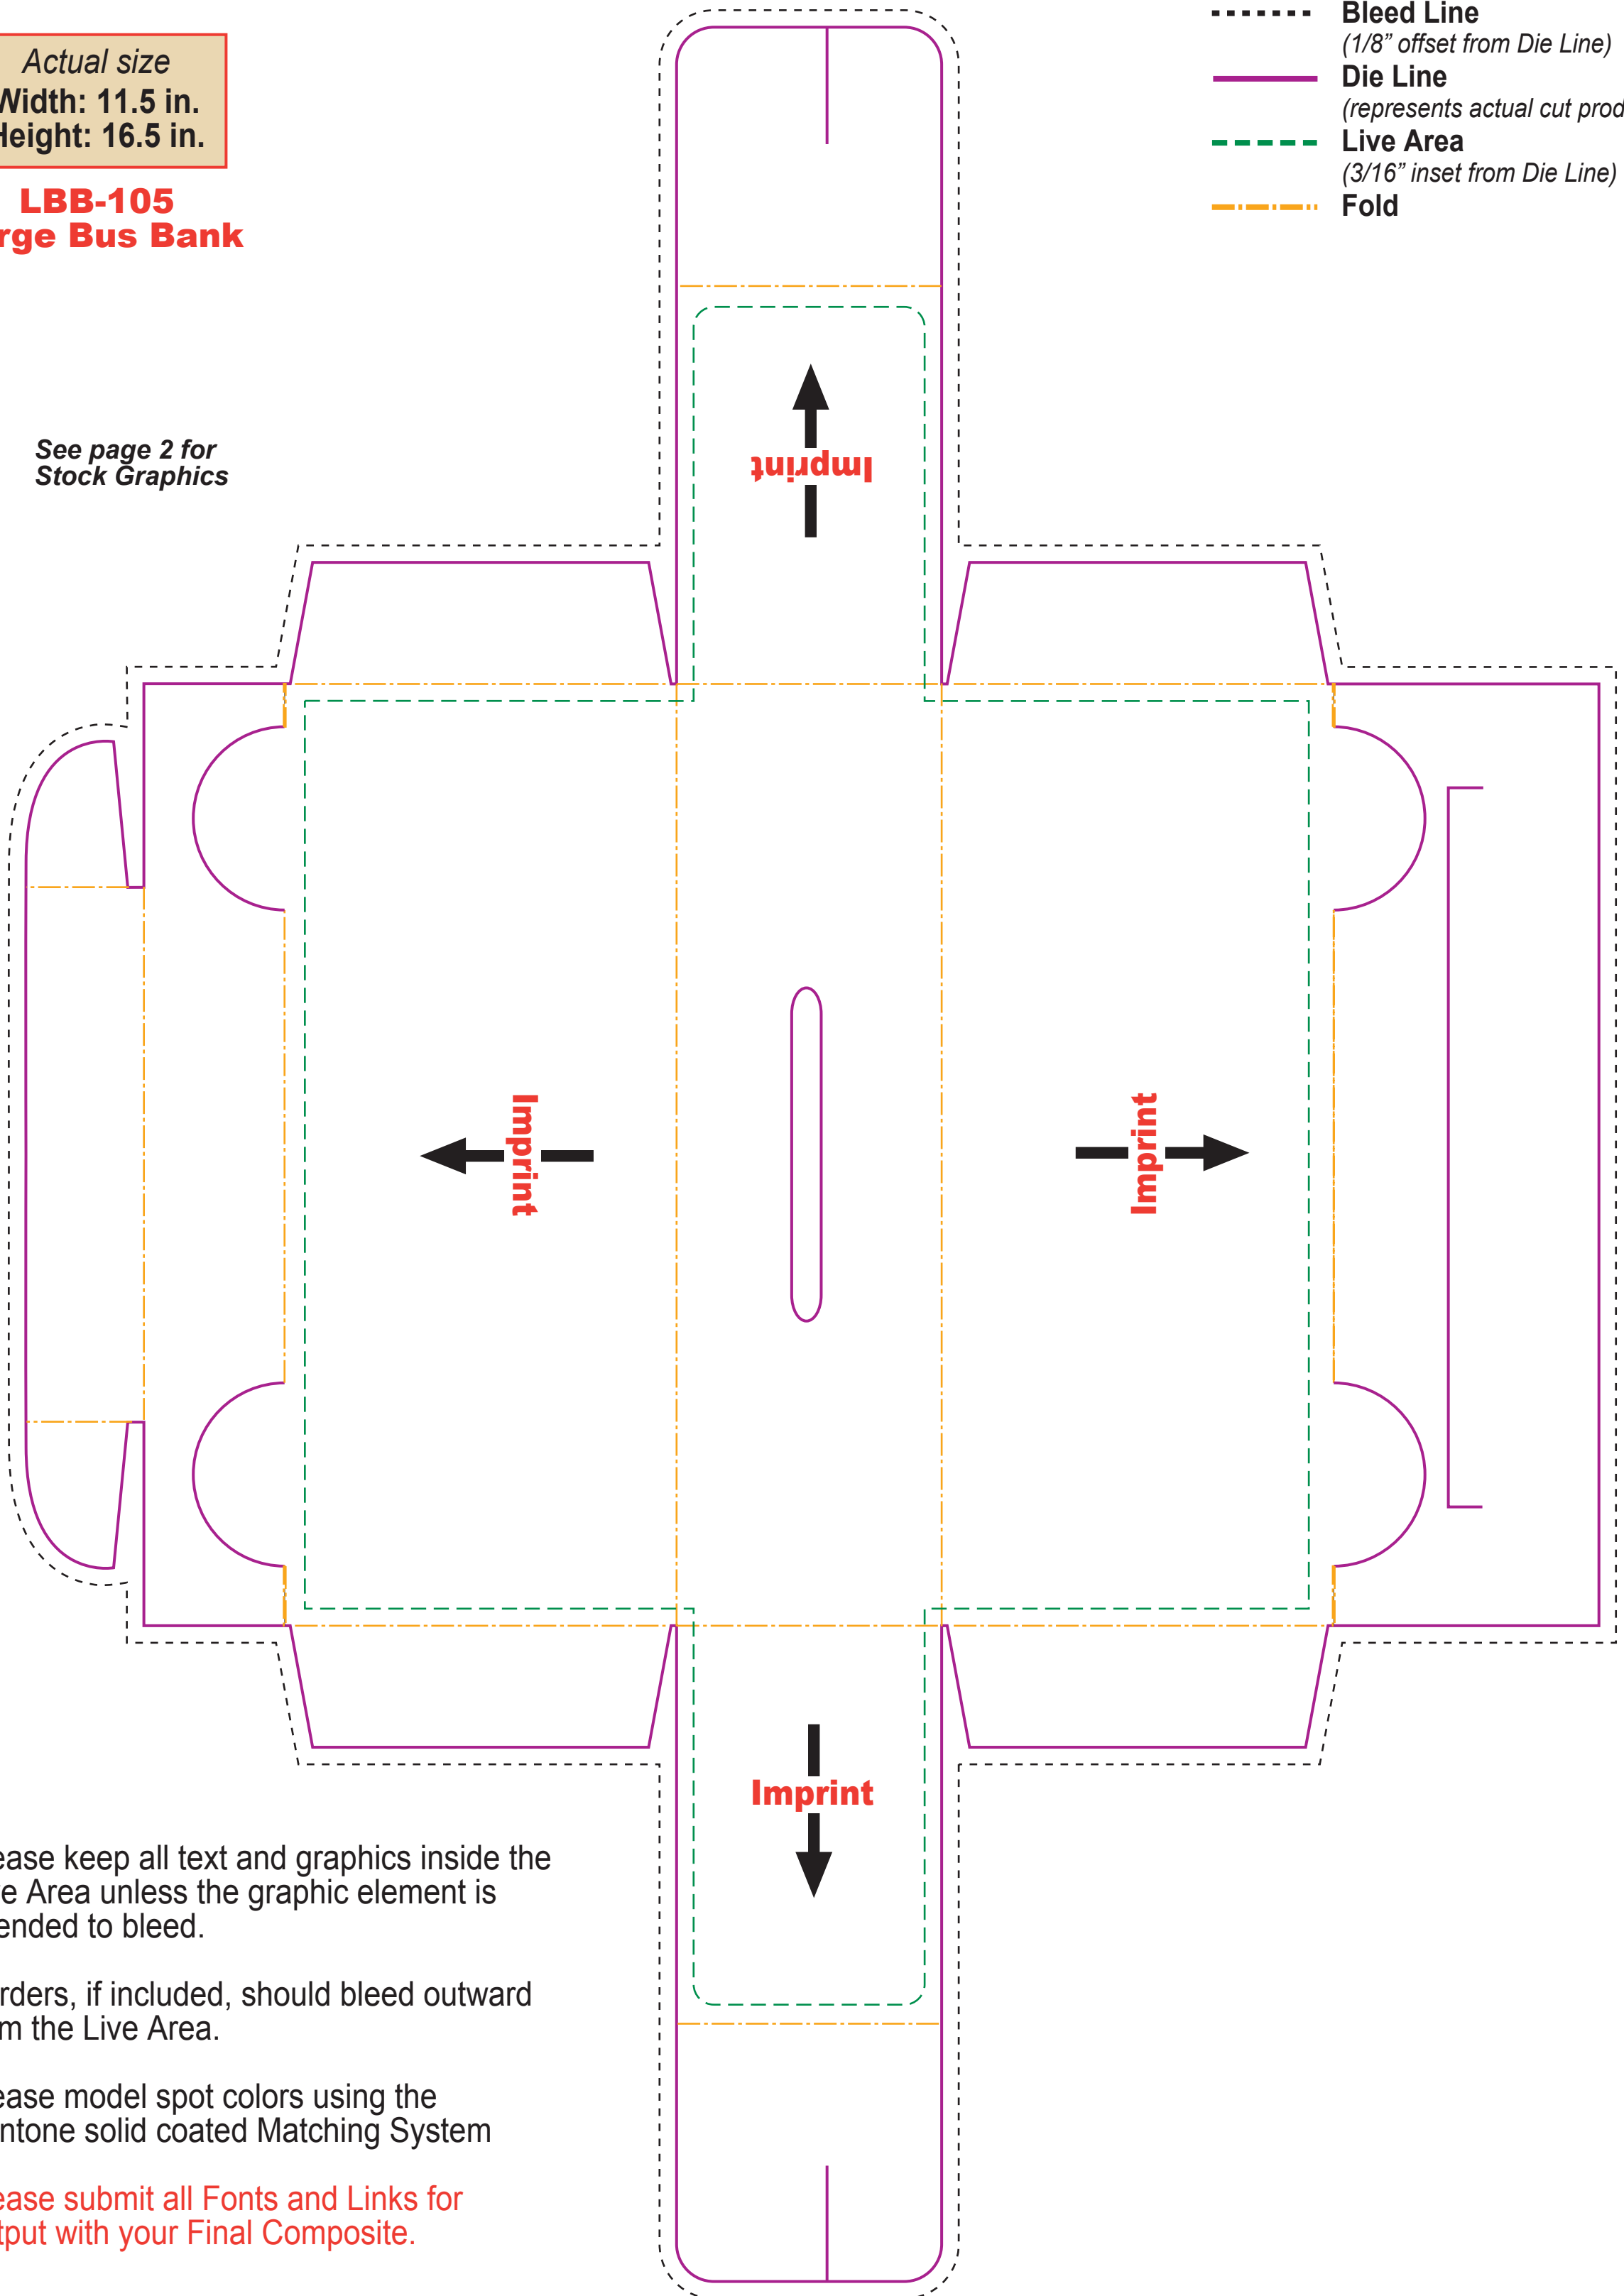

Actual size
Width: 11.5 in.
Height: 16.5 in.

LBB-105
Large Bus Bank

See page 2 for
Stock Graphics

- **Bleed Line**
(1/8" offset from Die Line)
- **Die Line**
(represents actual cut product)
- - - - **Live Area**
(3/16" inset from Die Line)
- . . . - **Fold**

Please keep all text and graphics inside the Live Area unless the graphic element is intended to bleed.

Borders, if included, should bleed outward from the Live Area.

Please model spot colors using the Pantone solid coated Matching System

Please submit all Fonts and Links for output with your Final Composite.

Actual size
Width: 11.5 in.
Height: 16.5 in.

LBB-105
Large Bus Bank

- **Bleed Line**
(1/8" offset from Die Line)
- **Die Line**
(represents actual cut product)
- - - - **Live Area**
(3/16" inset from Die Line)