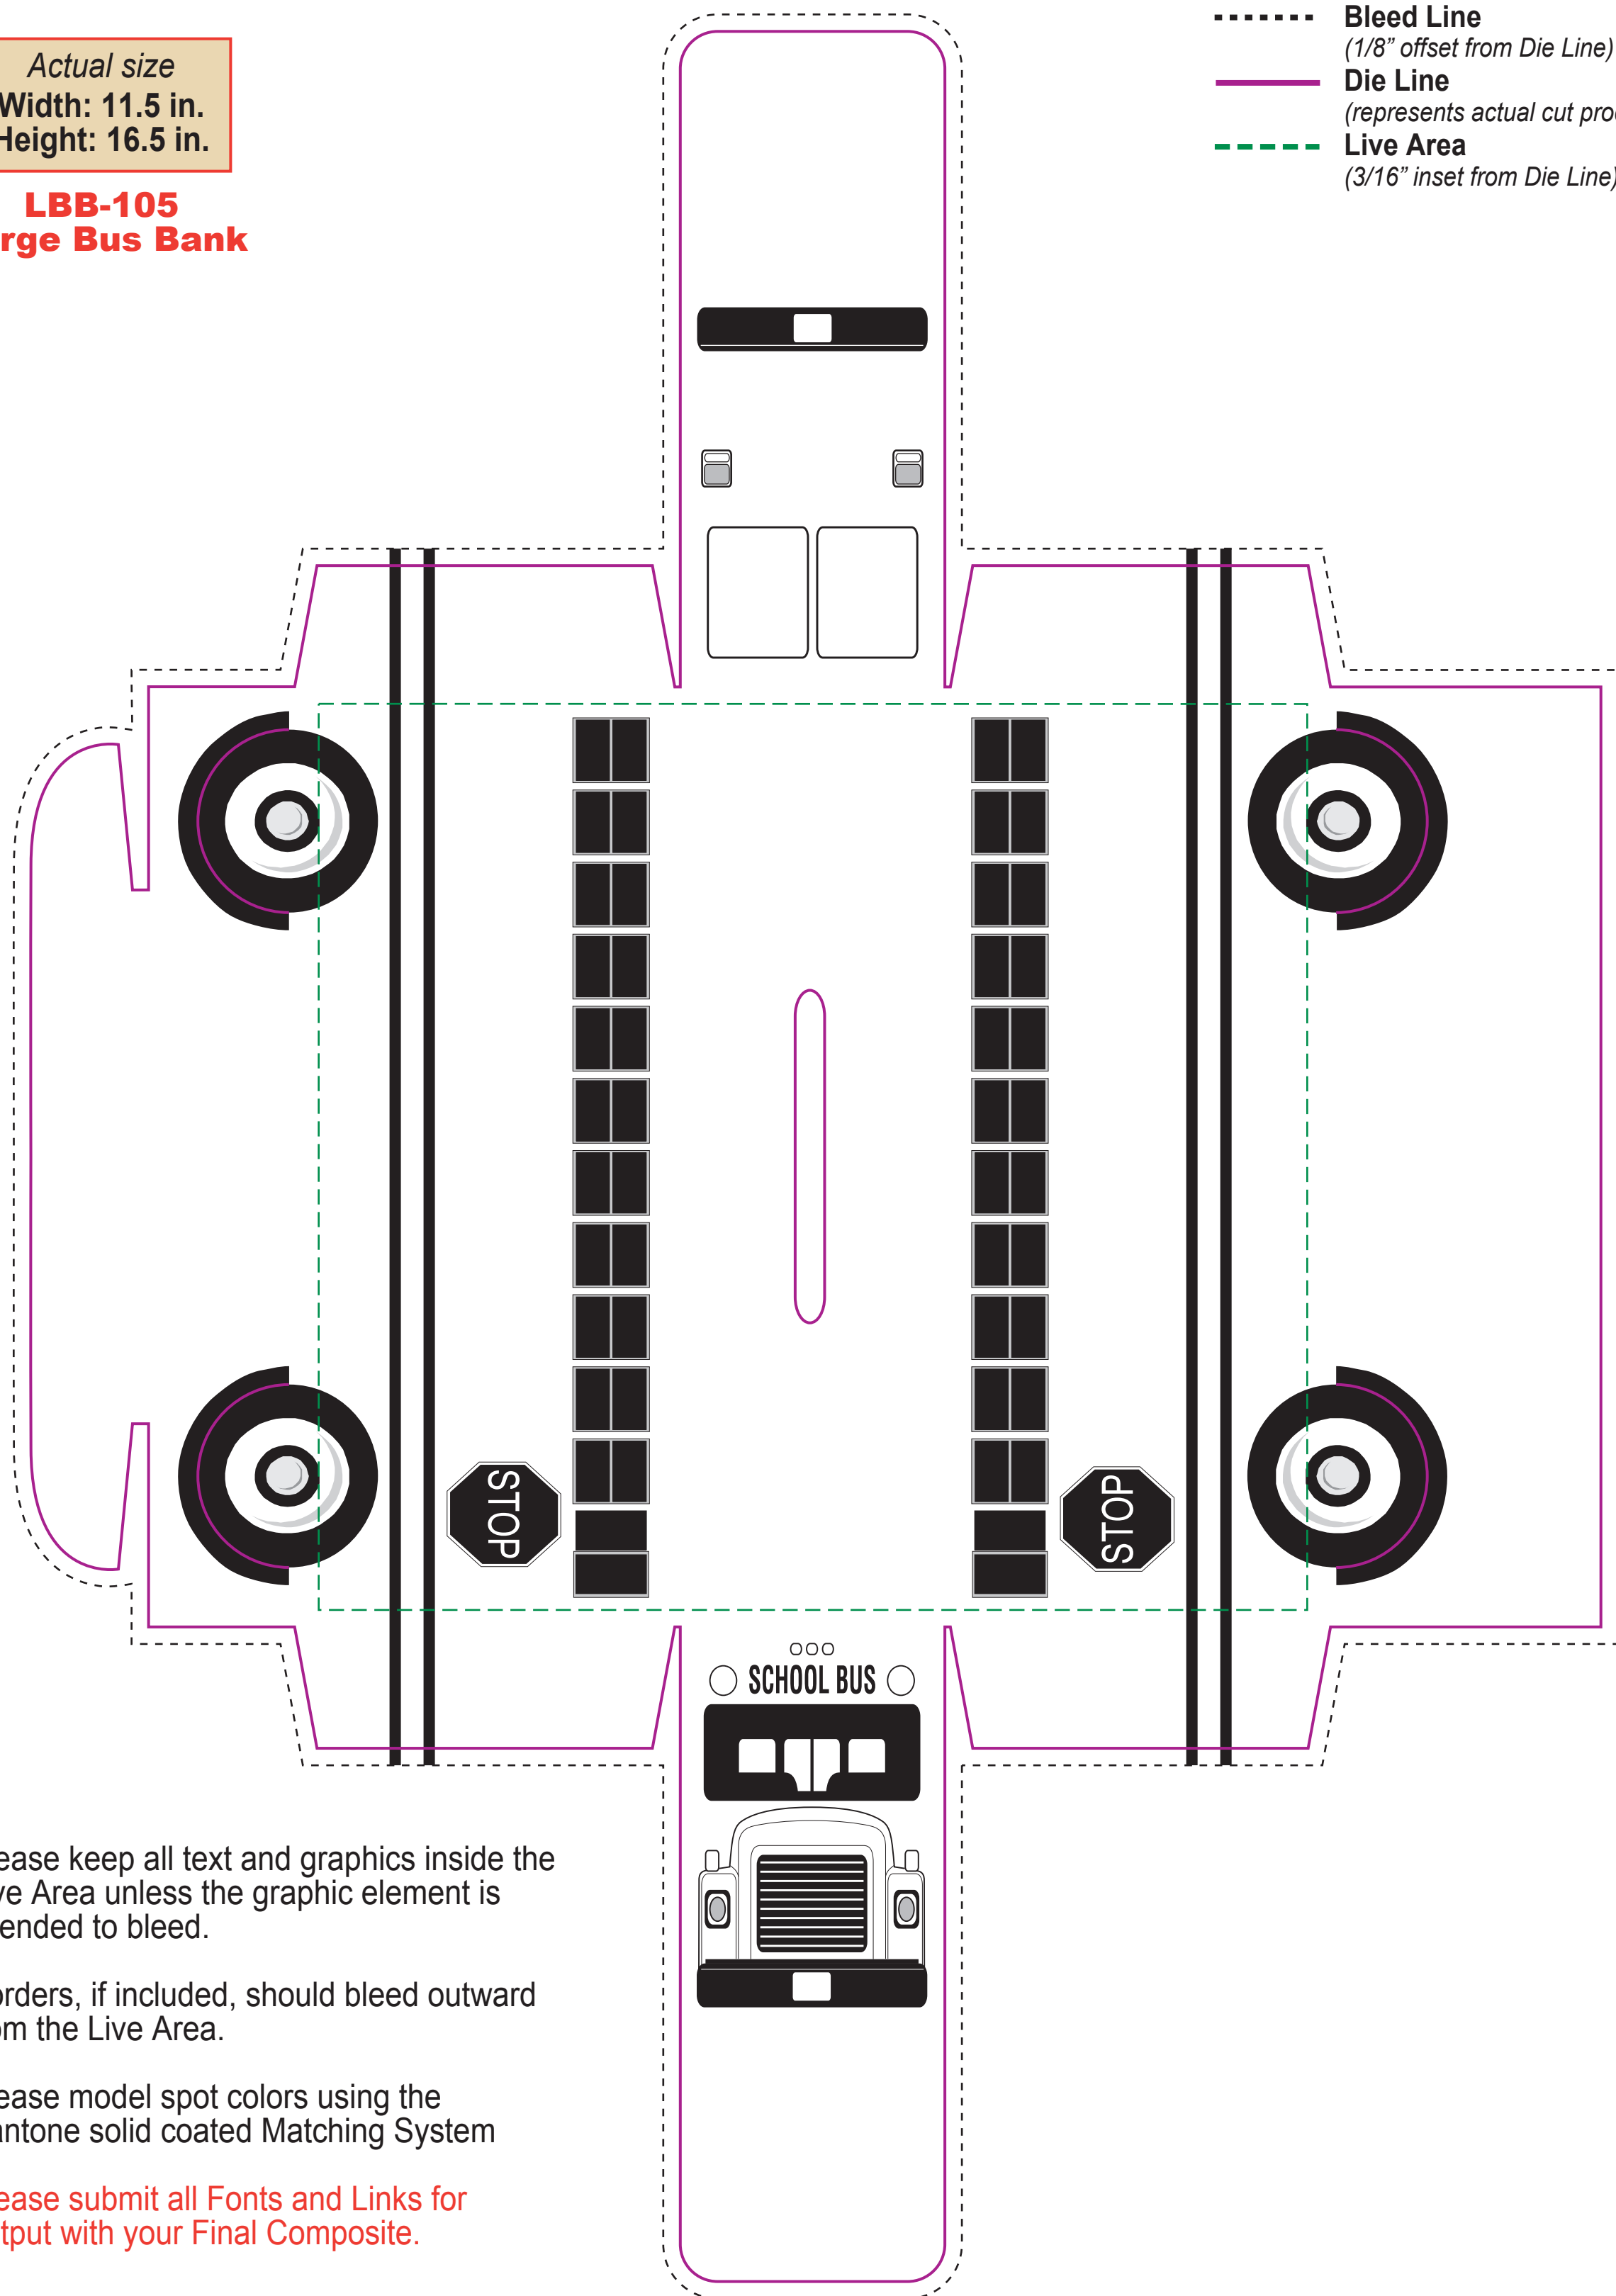

Actual size
Width: 11.5 in.
Height: 16.5 in.

LBB-105
Large Bus Bank

See page 2 for
Stock Graphics

- **Bleed Line**
(1/8" offset from Die Line)
- **Die Line**
(represents actual cut product)
- - - - **Live Area**
(3/16" inset from Die Line)
- . . . - **Fold**

Please keep all text and graphics inside the Live Area unless the graphic element is intended to bleed.

Borders, if included, should bleed outward from the Live Area.

Please model spot colors using the Pantone solid coated Matching System

Please submit all Fonts and Links for output with your Final Composite.

Actual size
Width: 11.5 in.
Height: 16.5 in.

LBB-105
Large Bus Bank

- **Bleed Line**
(1/8" offset from Die Line)
- **Die Line**
(represents actual cut product)
- - - - **Live Area**
(3/16" inset from Die Line)