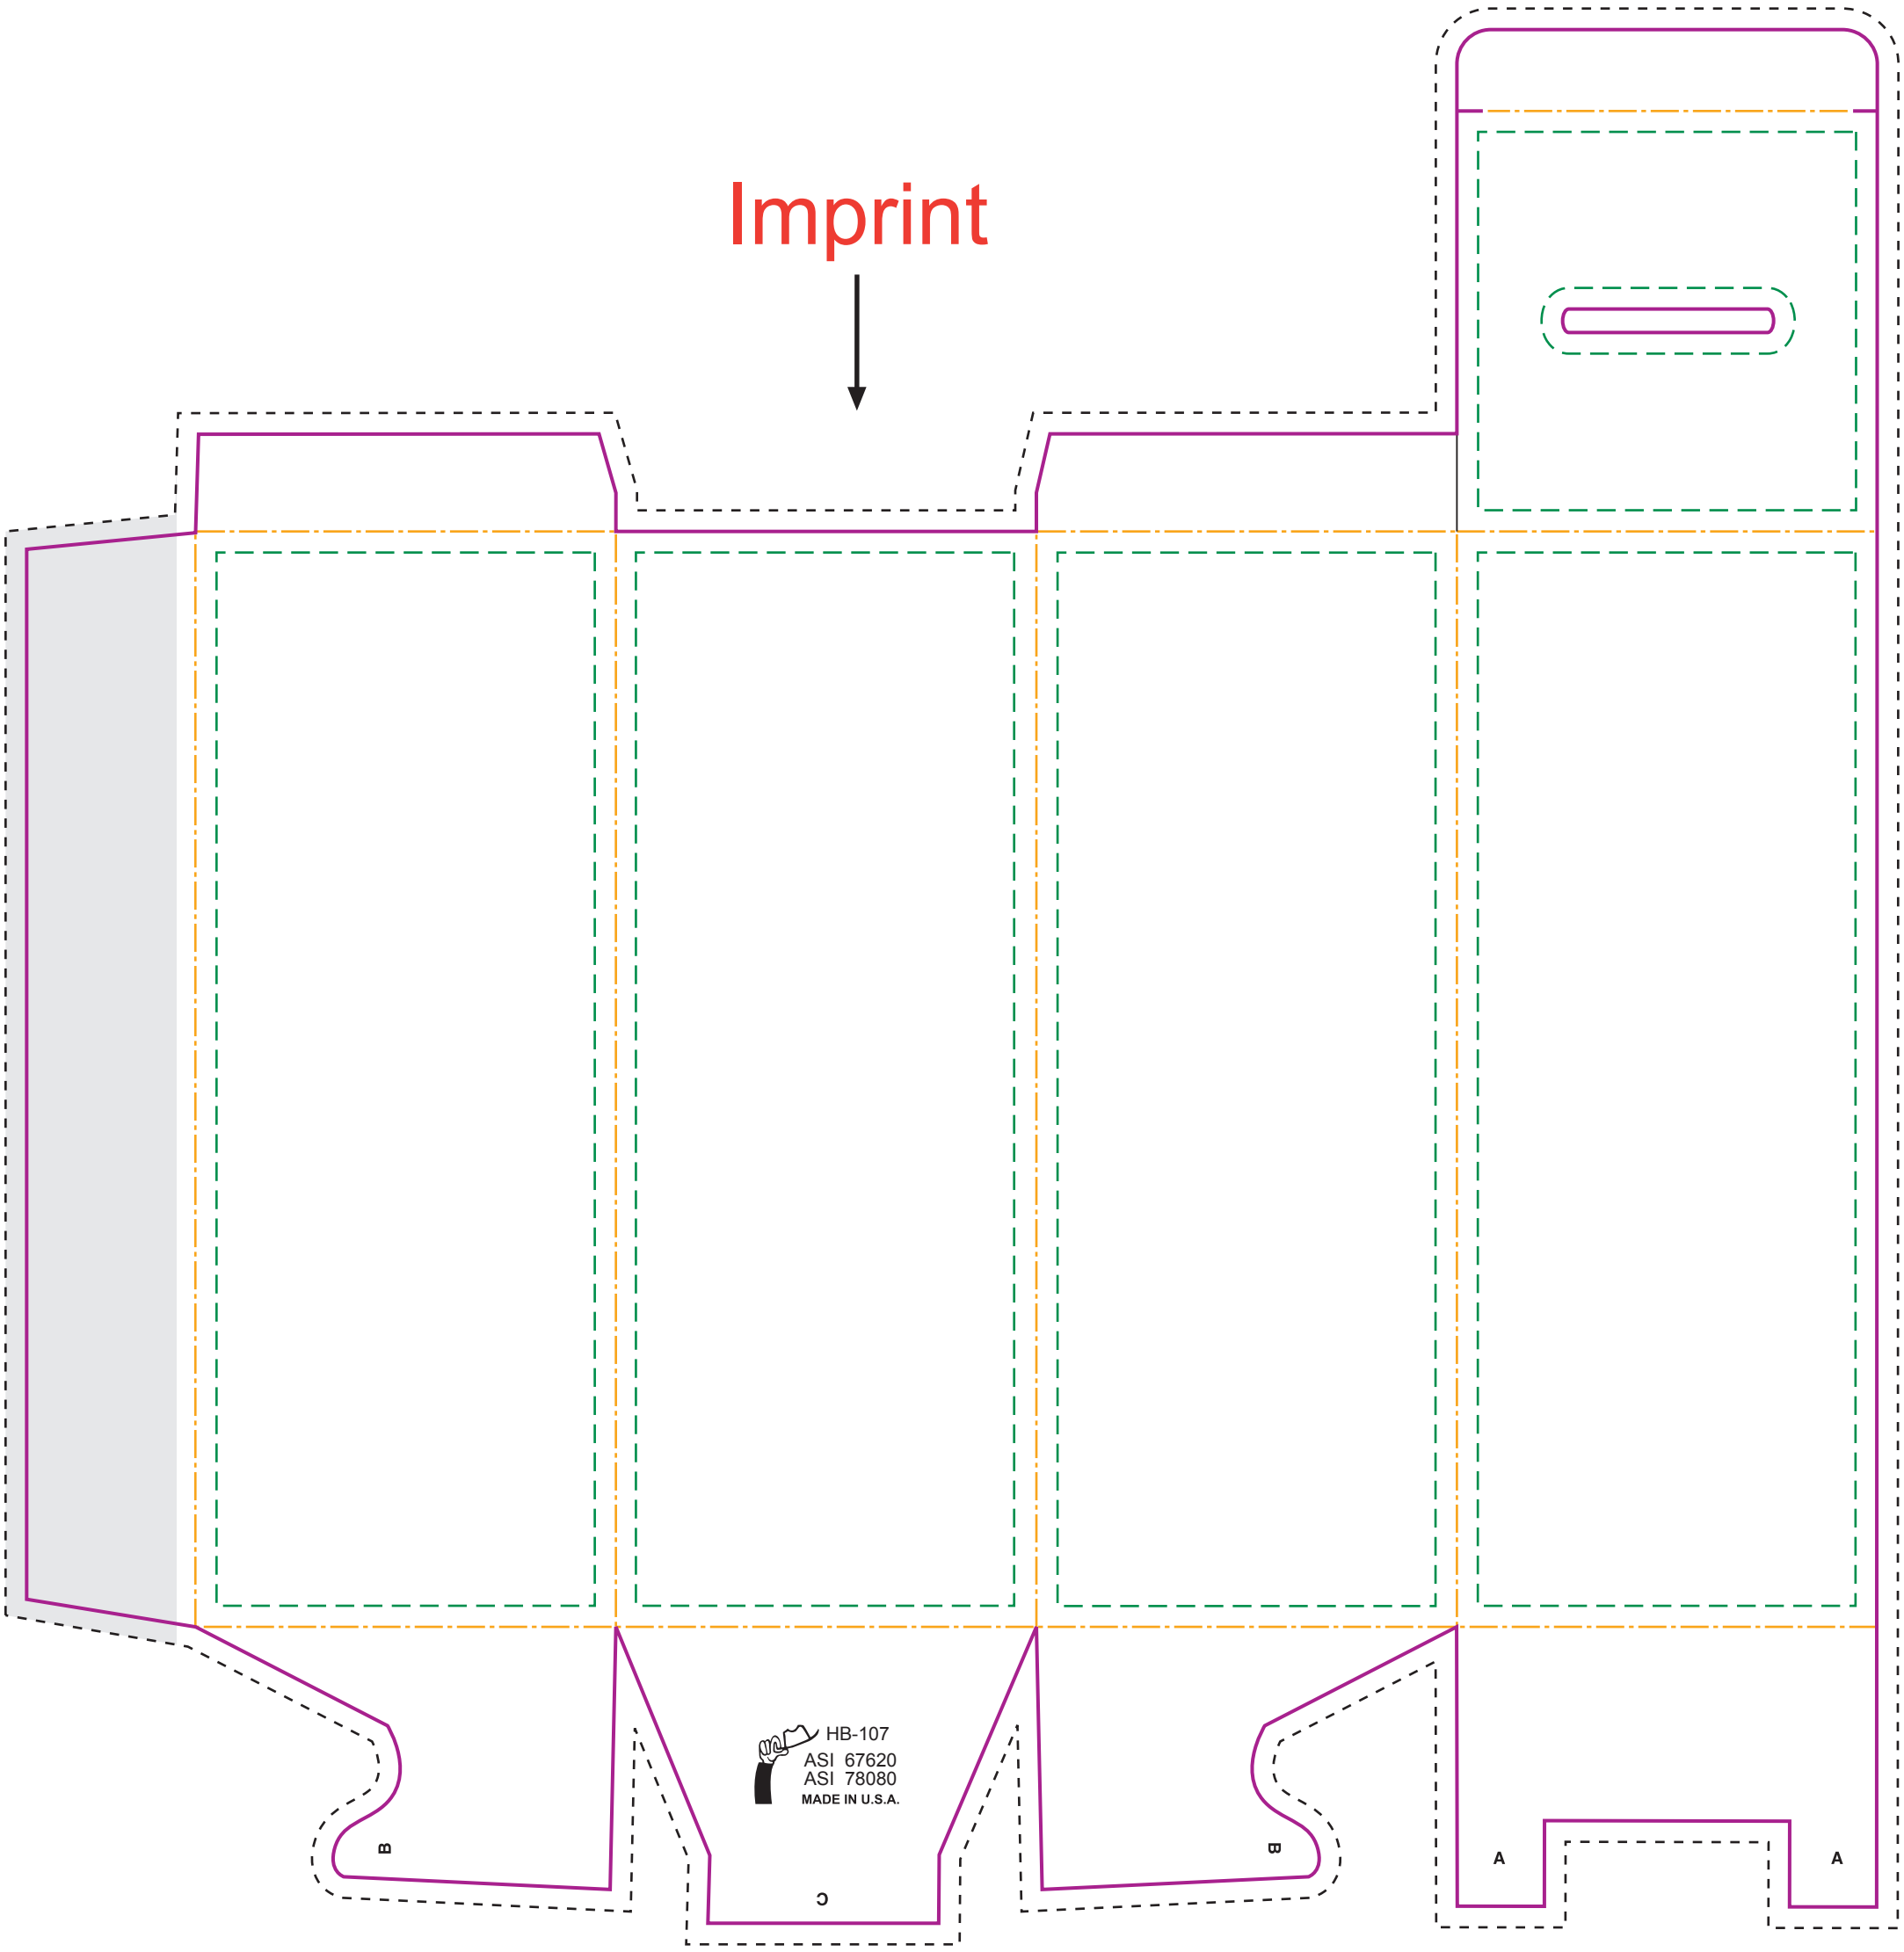

Actual size
Width: 11 in.
Height: 11.25 in.

HB-107
Rectangle Bank

- **Bleed Line**
(1/8" offset from Die Line)
- **Die Line**
(represents actual cut product)
- - - - **Live Area**
(1/8" inset from Die Line)
- . - . **Fold**

Imprint

Please keep all text and graphics inside the Live Area unless the graphic element is intended to bleed. Borders, if included, should bleed outward from the Live Area. Please model spot colors using the Pantone solid coated Matching System. Please submit all Fonts and Links for output with your Final Composite.