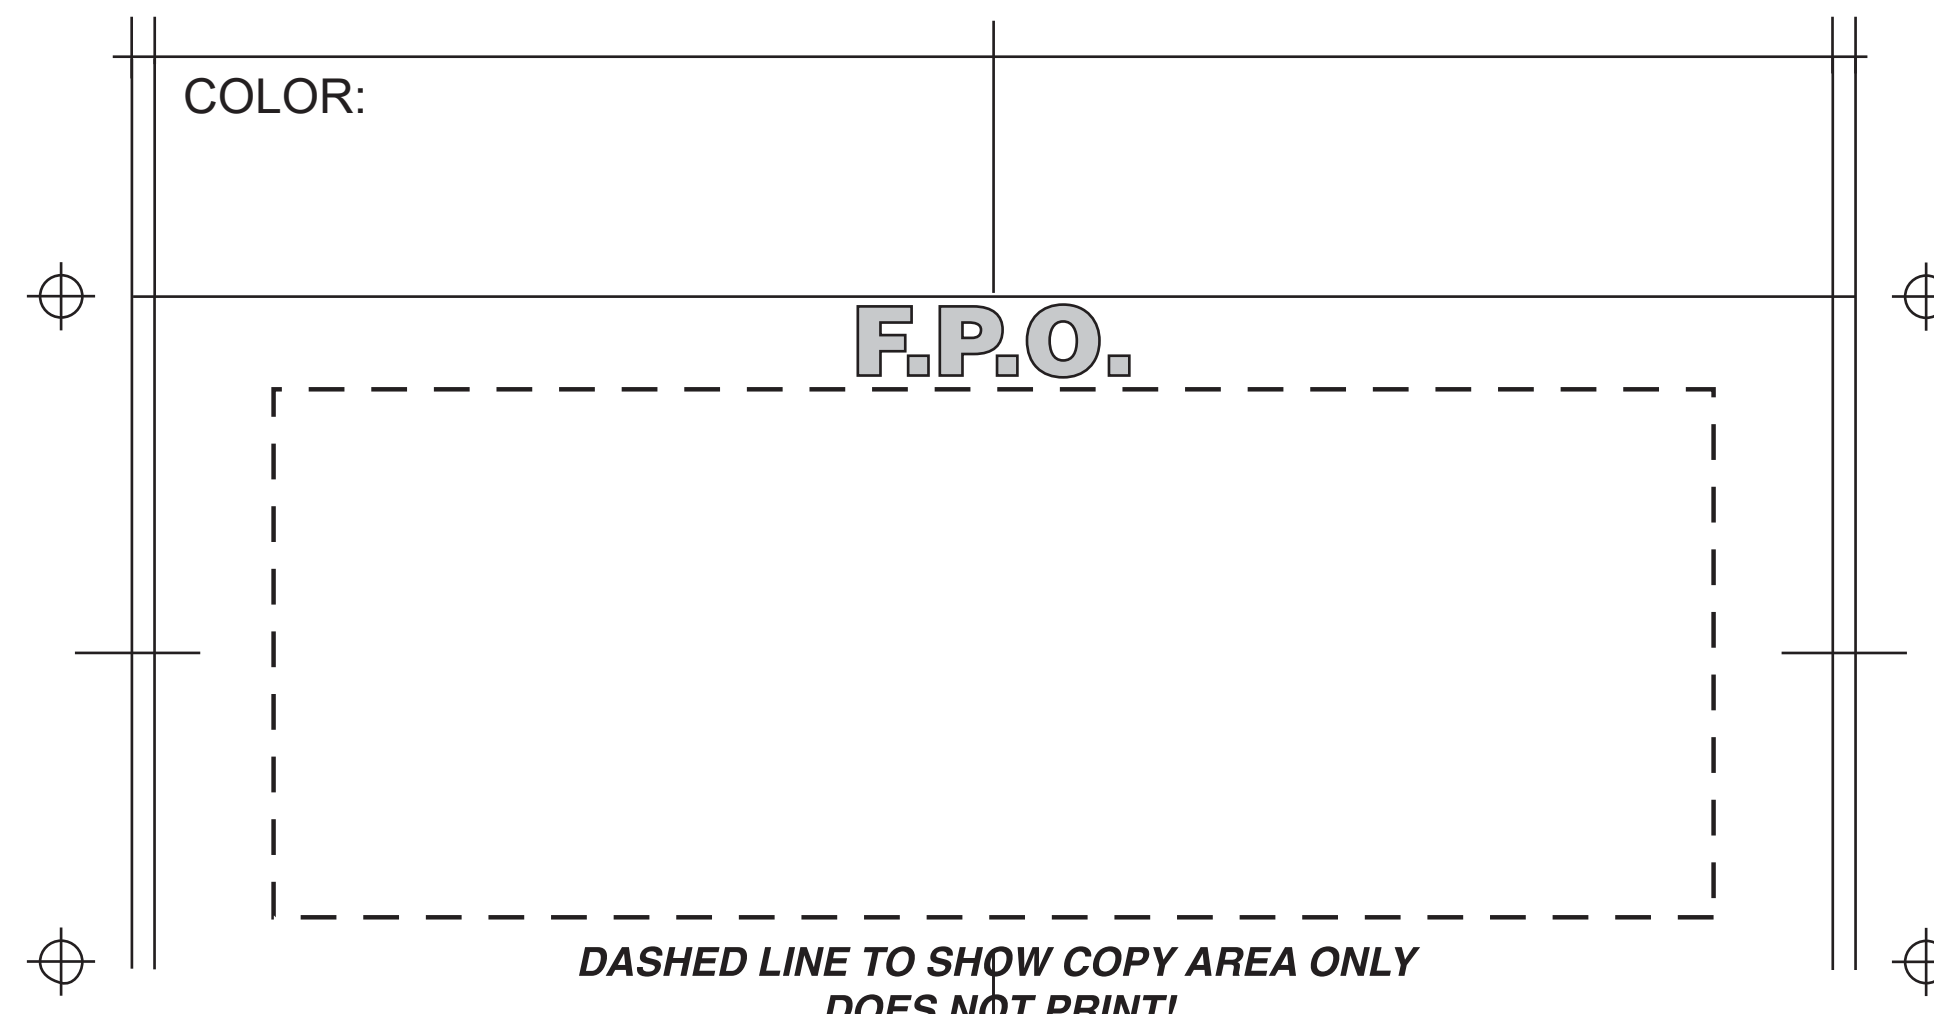

STANDARD CERAMIC COLORS

F.P.O.

**COMPOSITE
NOT ACTUAL SIZE**

Dashed Line For Imprint Area Only. Will Not Print.

Artist/Date :	Item # : 5369	Proofing:
Order # :	Imprint Size : 3" W x 2 3/4" H	
Ship Date :	Wraparound : 7 1/2" W x 2 3/4" H	
Imprint Color :	Imprint Type : Standard Ceramic	
Item Color :		

**COMPOSITE
NOT ACTUAL SIZE**

Dashed Line For Imprint Area Only. Will Not Print.

Artist/Date :	Item # : 5369	Proofing:
Order # :	Imprint Size : 3" W x 2 3/4" H	
Ship Date :	Wraparound : 7 1/2" W x 2 3/4" H	
Imprint Color :	Imprint Type : Standard Ceramic	
Item Color :		

WRAPAROUND

**COMPOSITE
NOT ACTUAL SIZE**

Dashed Line For Imprint Area Only. Will Not Print.

Artist/Date :	Item # : 5369	Proofing:
Order # :	Imprint Size : 3" W x 2 3/4" H	
Ship Date :	Wraparound : 7 1/2" W x 2 3/4" H	
Imprint Color :	Imprint Type : Standard Ceramic	
Item Color :		