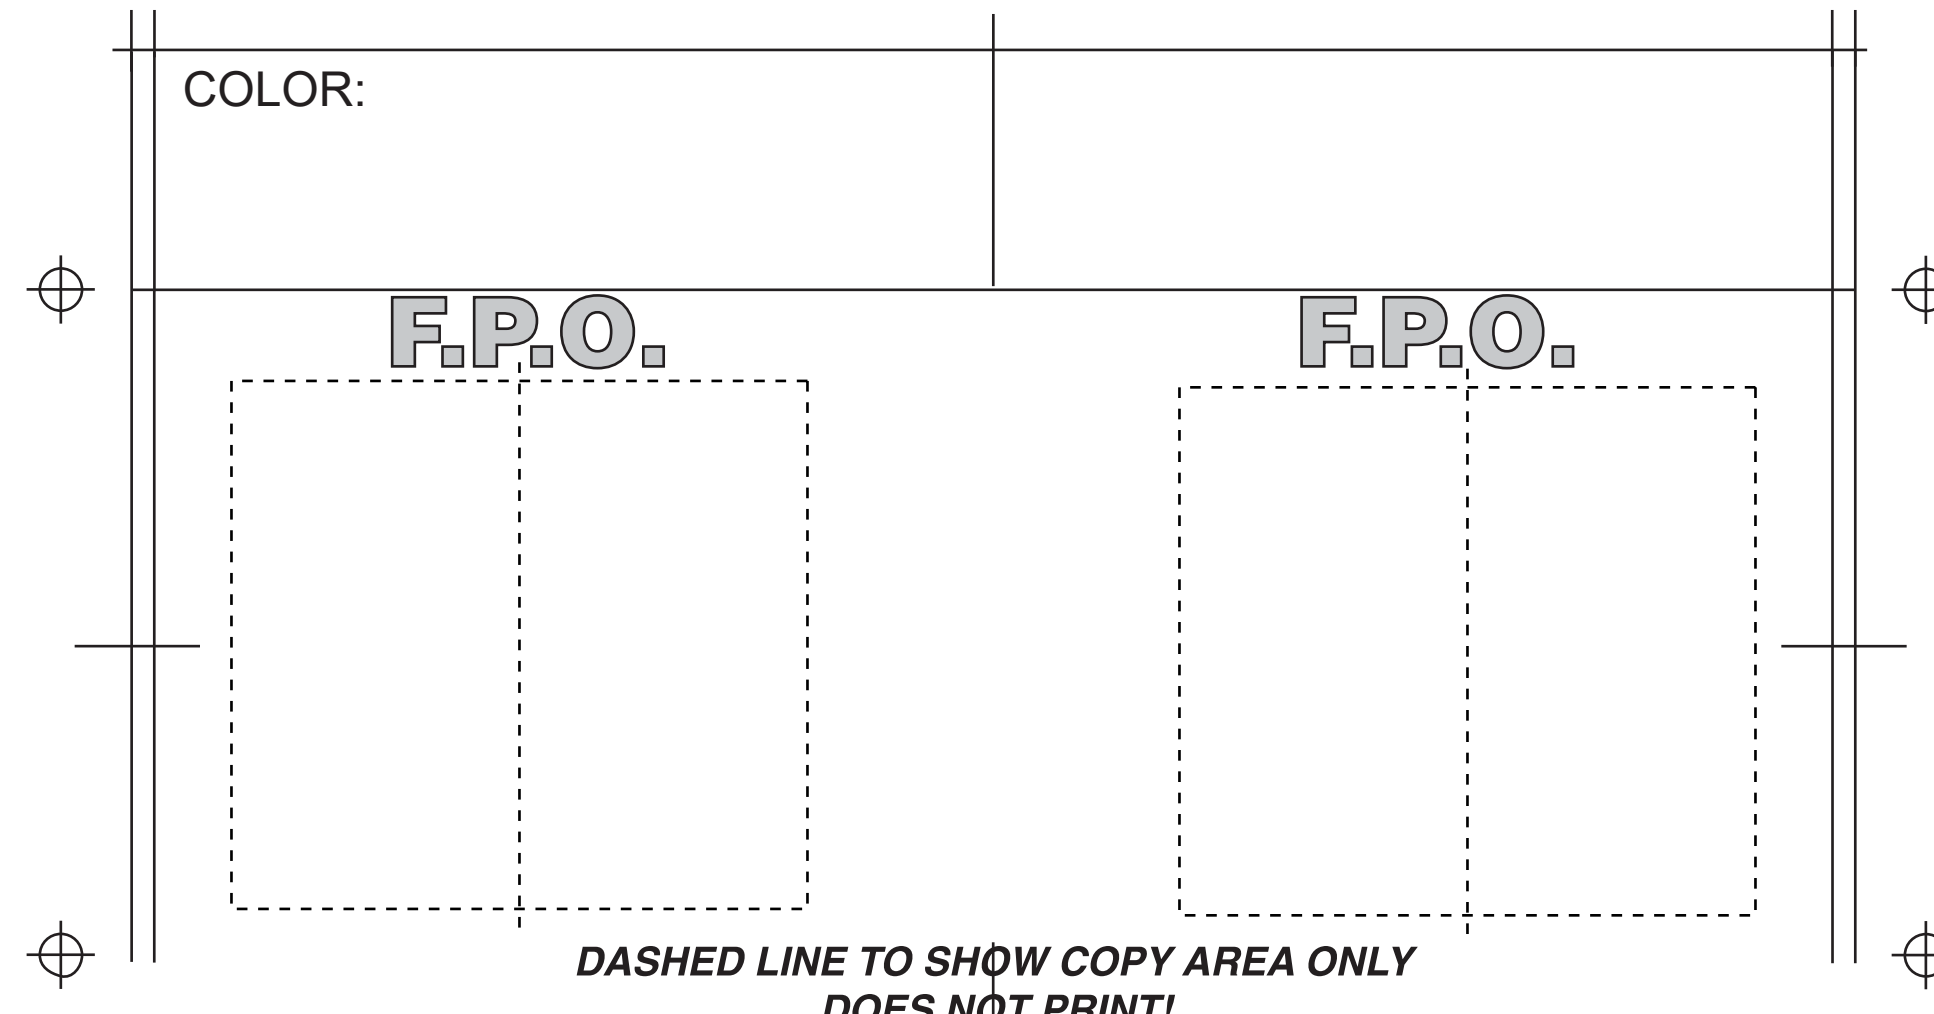

STANDARD CERAMIC COLORS

F.P.O.

**COMPOSITE
NOT ACTUAL SIZE**

Dashed Line For Imprint Area Only. Will Not Print.

Artist/Date :	Item # : 5369	Proofing:
Order # :	Imprint Size : 3" W x 2 3/4" H	
Ship Date :	Wraparound : 7 1/2" W x 2 3/4" H	
Imprint Color :	Imprint Type : Standard Ceramic	
Item Color :		

**COMPOSITE
NOT ACTUAL SIZE**

Dashed Line For Imprint Area Only. Will Not Print.

Artist/Date :	Item # : 5369	Proofing:
Order # :	Imprint Size : 3" W x 2 3/4" H	
Ship Date :	Wraparound : 7 1/2" W x 2 3/4" H	
Imprint Color :	Imprint Type : Standard Ceramic	
Item Color :		

WRAPAROUND

**COMPOSITE
NOT ACTUAL SIZE**

Dashed Line For Imprint Area Only. Will Not Print.

Artist/Date :	Item # : 5369	Proofing:
Order # :	Imprint Size : 3" W x 2 3/4" H	
Ship Date :	Wraparound : 7 1/2" W x 2 3/4" H	
Imprint Color :	Imprint Type : Standard Ceramic	
Item Color :		