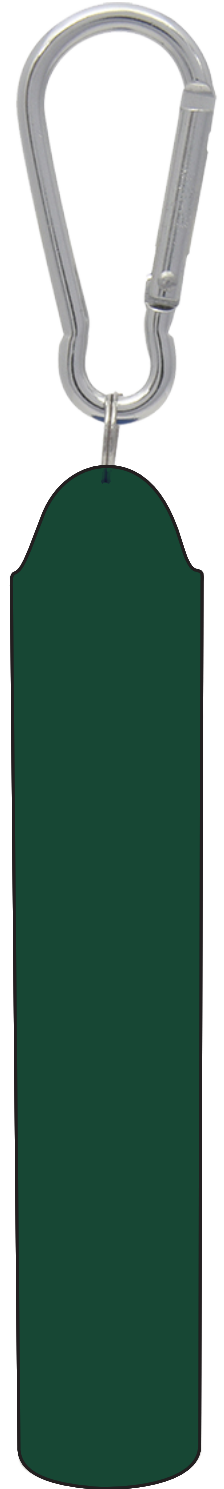

STANDARD PAD-PRINT

F.P.O.

Dashed Line For Imprint Area Only, Will Not Print.

	Artist/Date : Order # : Ship Date : Imprint Color : Item Color :	Item # : 5224 Imprint Size On Case: 7/16"W x 2 1/2"H Imprint Type : Standard Pad-Print	Proofing:
--	--	--	-----------