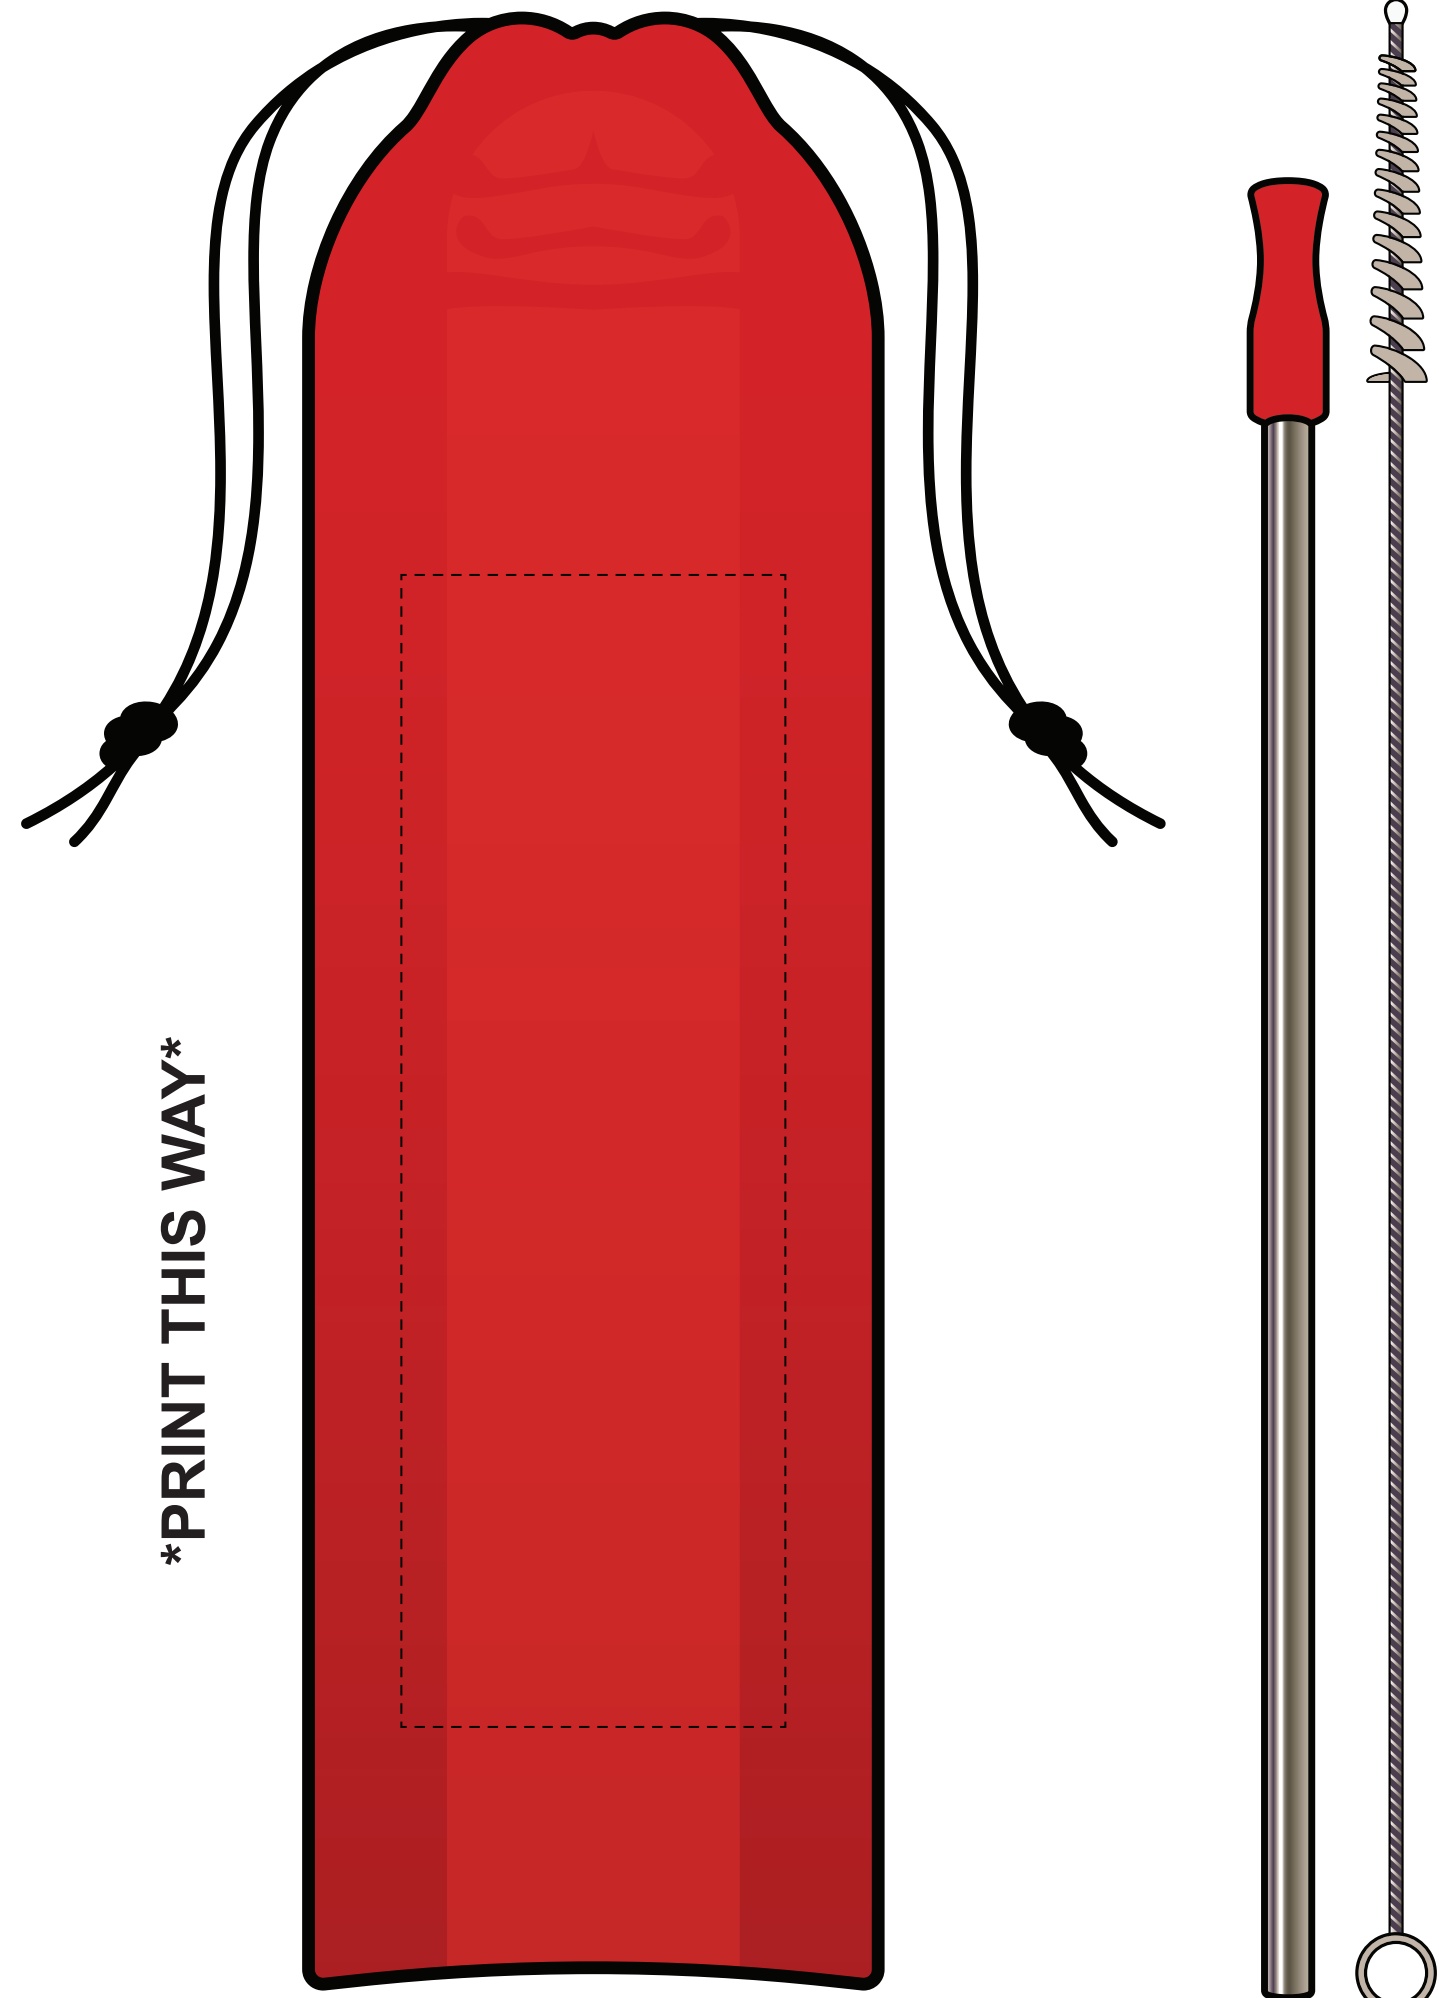

# STANDARD SILK-SCREEN

F.P.O.

\*PRINT THIS WAY\*

**MANUFACTURING USE ONLY**  
 SCREEN SIZE: 7X7 YELLOW  
 MESH: 140  
 INK SERIES: INTERNATIONAL  
 POSITION:

Dashed Line For Imprint Area Only, Will Not Print.

1"	Artist/Date:	Item #: 5210	Proofing:
0.5"	Order #:	Imprint Size: 2" W x 6" H	
0"	Ship Date:	On Straw: 3" W x 1/5" H	
	Imprint Color:	Imprint Type: Silk Screen	
	Item Color:		

# OPTIONAL LASER ENGRAVE

F.P.O.

Dashed Line For Imprint Area Only, Will Not Print.

1"	Artist/Date:	Item #: 5210	Proofing:
0.5"	Order #:	Optional Straw: 3" W x 1/5" H	
0"	Ship Date:	Imprint Type: LASER ENGRAVE	
	Imprint Color:		
	Item Color:		