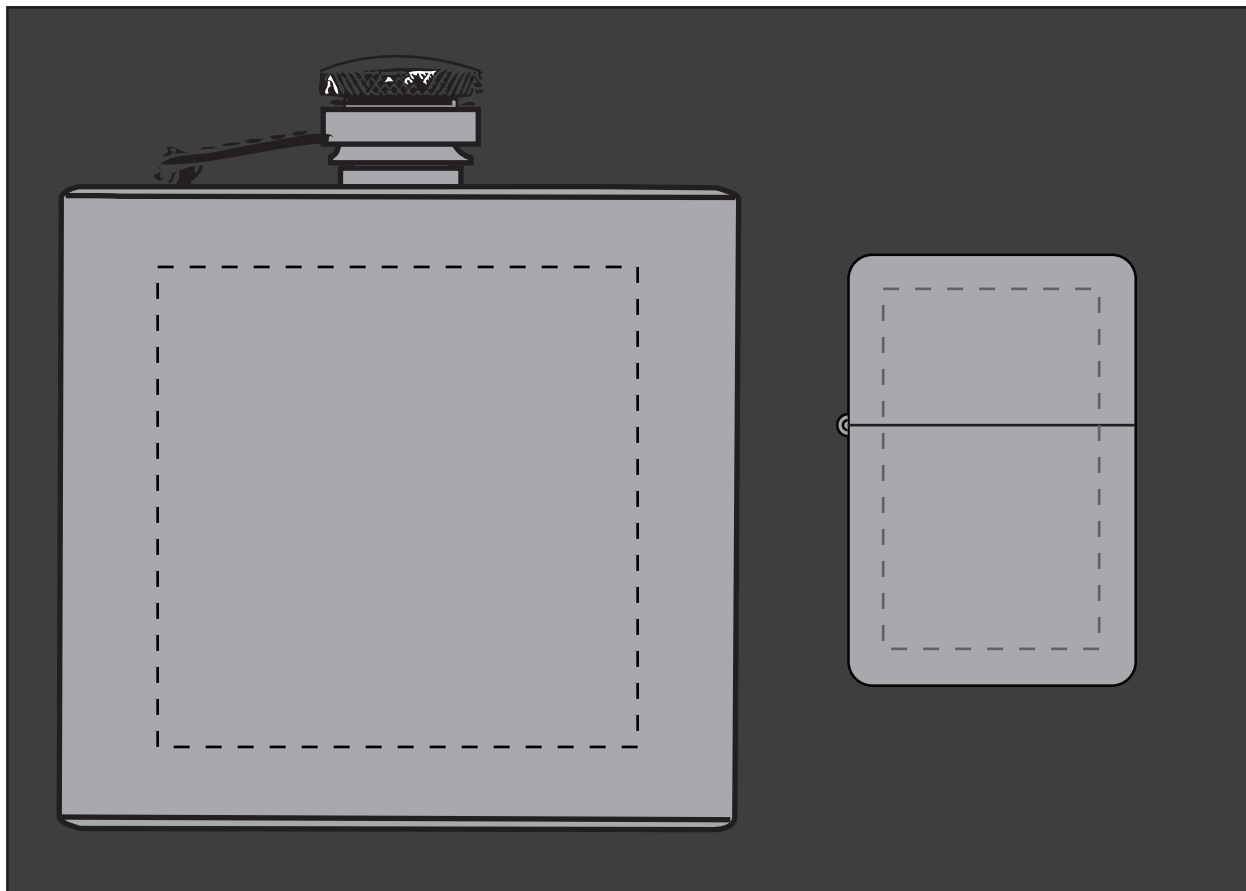

SO#
PO#
Item: NST21402
Item Color:
Decoration / Imprint Color:

Art Proof
Date: xx/xx/xxxx

2 1/2" x 2 1/2"

1" x 1"

OPTIONAL
IMPRINT ON BOX

BOX IMPRINT SIZE: 3 1/2 x 3"

100%

Disclaimer:
This proof is primarily used to display imprint size and location only.
Color proofs are not a guaranteed representation of actual imprint color and product.
PMS matching not available on full color / four color process artwork.
PMS colors shown may vary based on computer monitor used.
If PMS color is not noted on order, standard ink color will be used from Standard Ink Color Chart.
PMS Color Match cannot be guaranteed to match, only as close as possible, particularly on dark color items or stainless steel.

Artwork Size
Width:
Height: