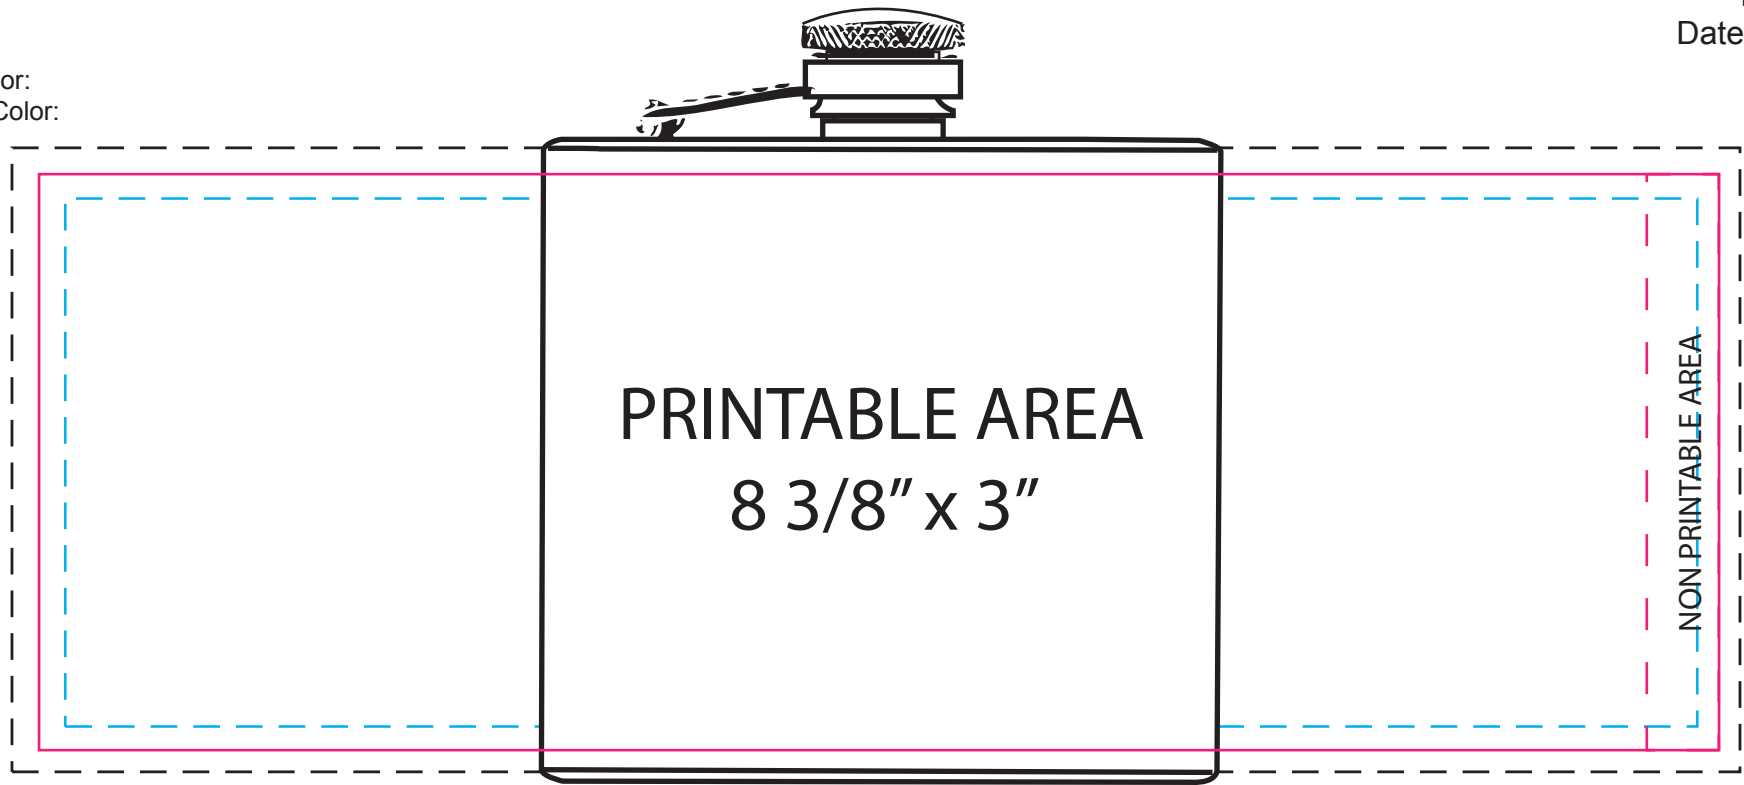

SO#
PO#
Item:
Item Color:
Imprint Color:

Bleed Line
Die Line
Safe Line

100%

Disclaimer:
This proof is primarily used to display imprint size and location only.
Color proofs are not a guaranteed representation of actual imprint color and product.
PMS matching not available on full color / four color process artwork.
PMS colors shown may vary based on computer monitor used.
If PMS color is not noted on order, standard ink color will be used from Standard Ink Color Chart.
PMS Color Match cannot be guaranteed to match, only as close as possible, particularly on dark color items or stainless steel.

Artwork Size
Width:
Height: