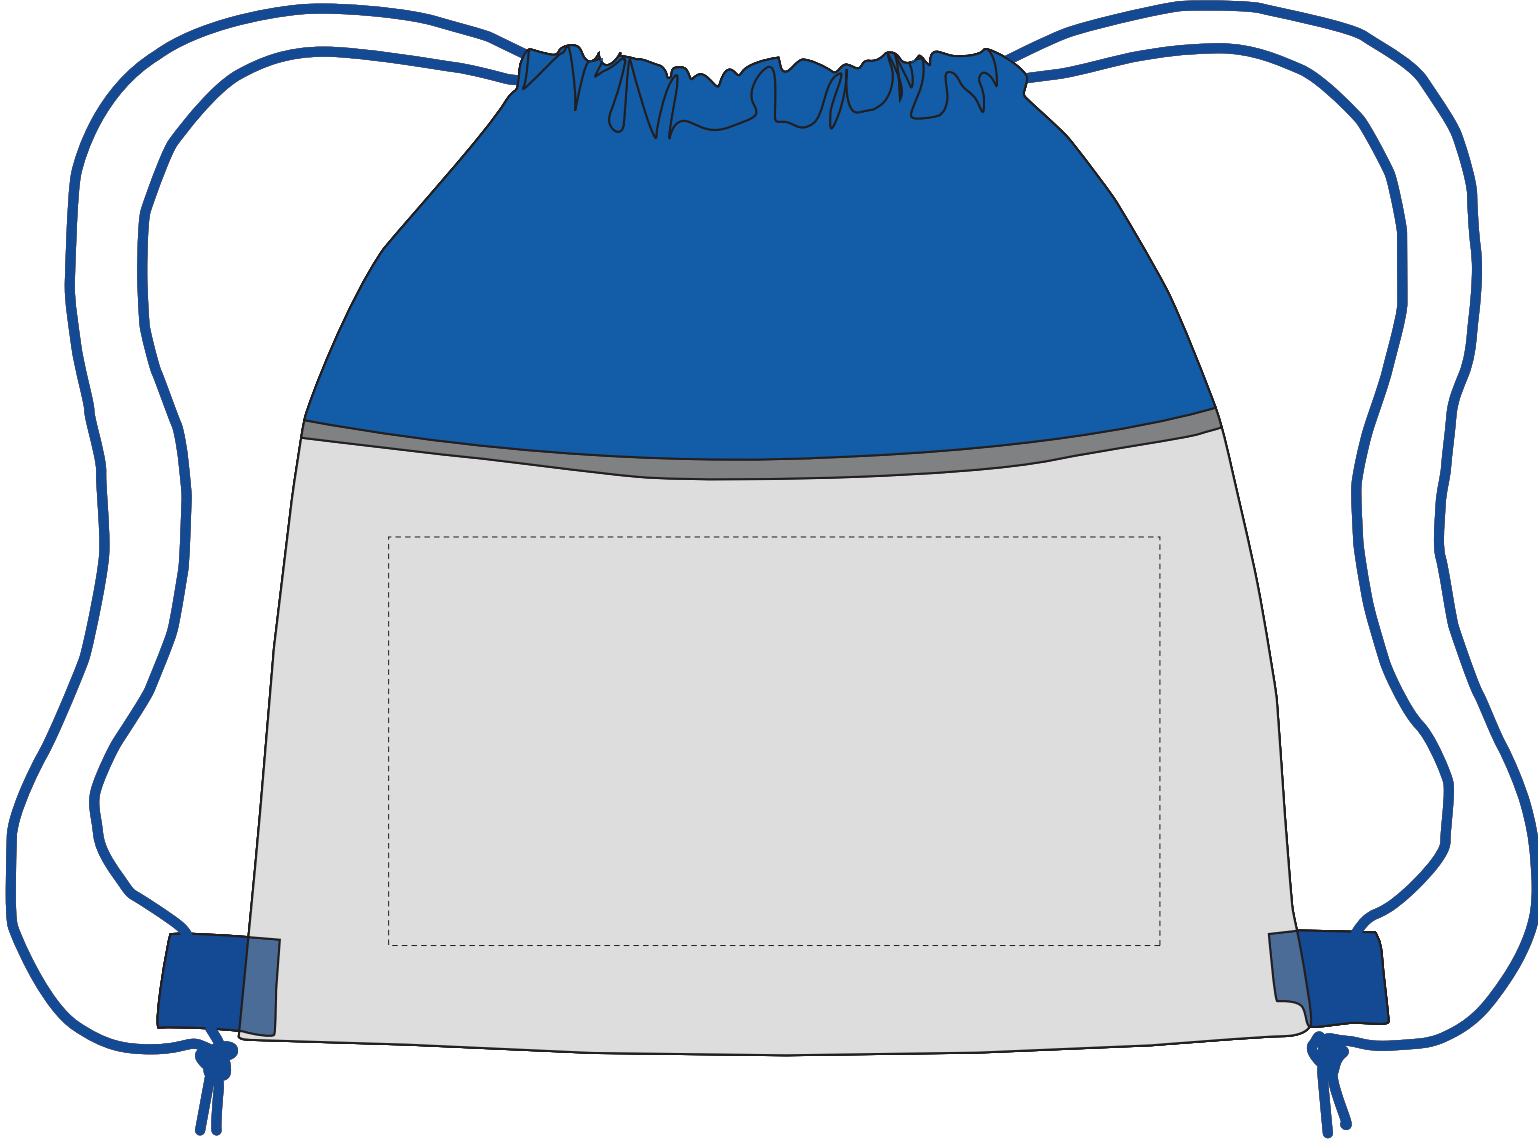

STANDARD SILK-SCREEN

F.P.O.

COMPOSITE
NOT ACTUAL SIZE

Dashed Line For Imprint Area Only, Will Not Print.

1"	Artist/Date :	Item # : 3832	Proofing:
0.5"	Order # :	Imprint Size : 8" W x 4" H	
	Ship Date :	Imprint Type : Standard Silk-Screen	
	Imprint Color :		
0"	Item Color :		