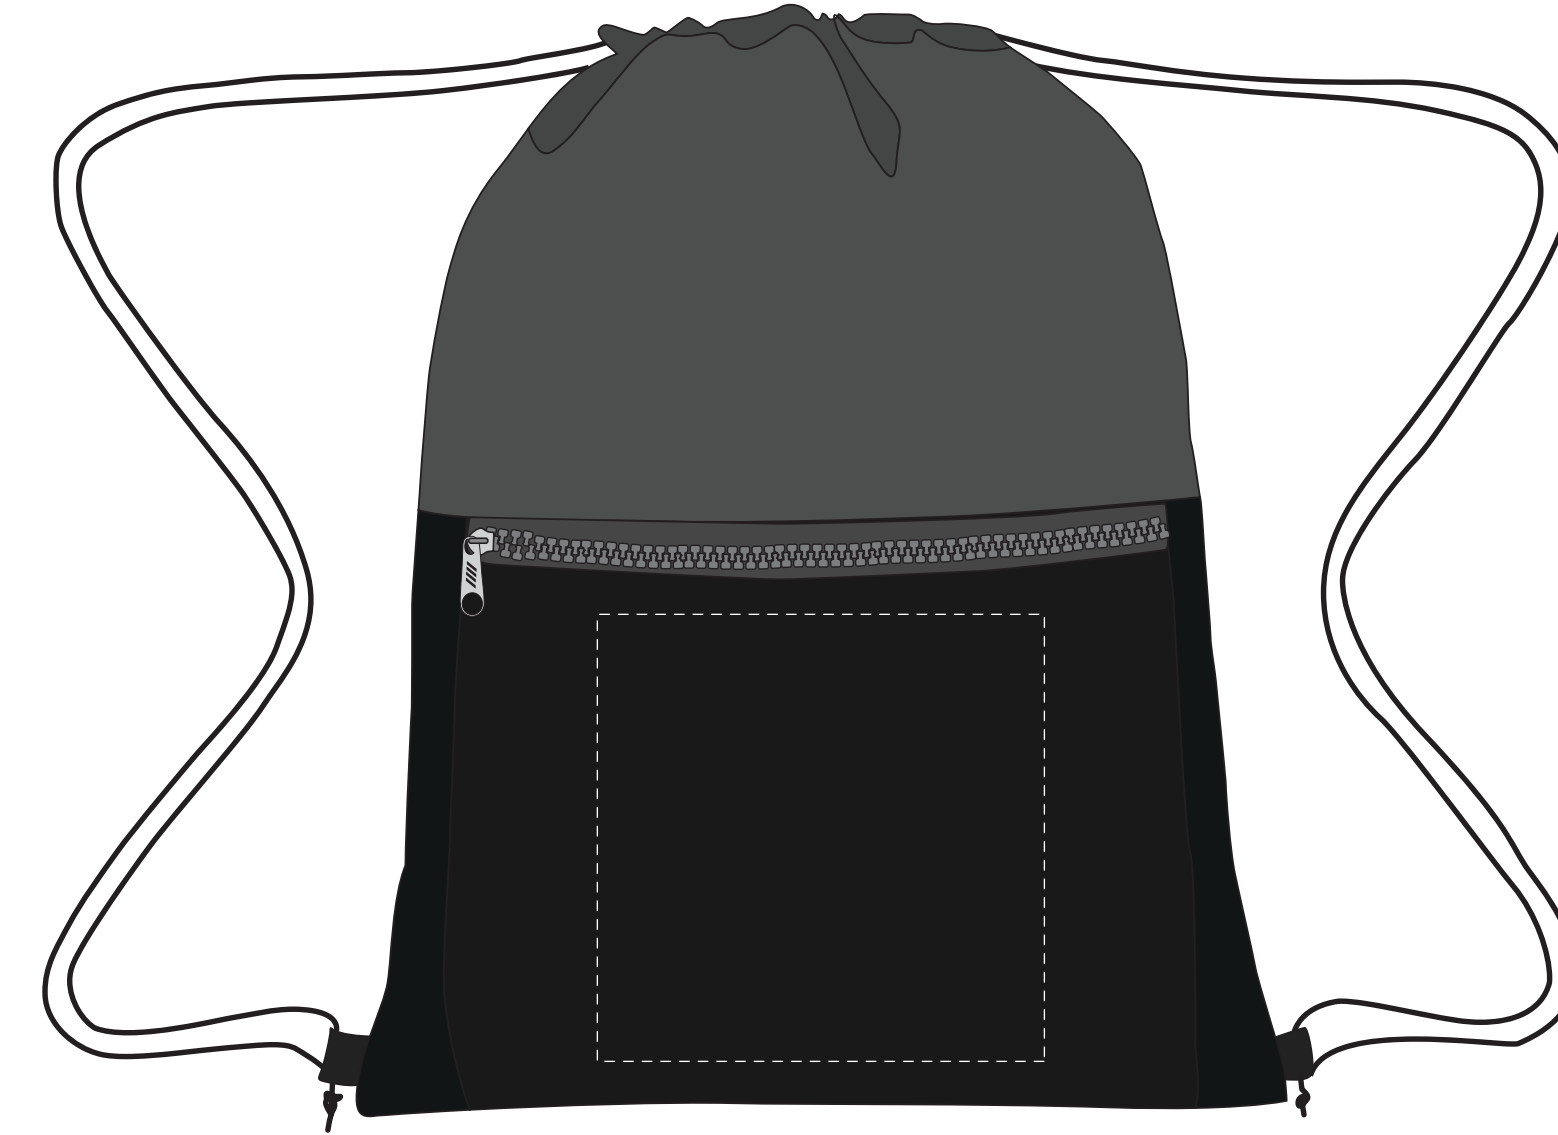

STANDARD SILK-SCREEN OR TRANSFER COLORS

F.P.O.

COMPOSITE
NOT ACTUAL SIZE

Dashed Line For Imprint Area Only, Will Not Print.

1" 0.5" 0"	Artist/Date : Order # : Ship Date : Imprint Color : Item Color :	Item # : 3665 Imprint Size : 6" W x 6" H Imprint Type : Standard Silk-Screen or Transfer Colors	Proofing:
------------------	--	--	-----------