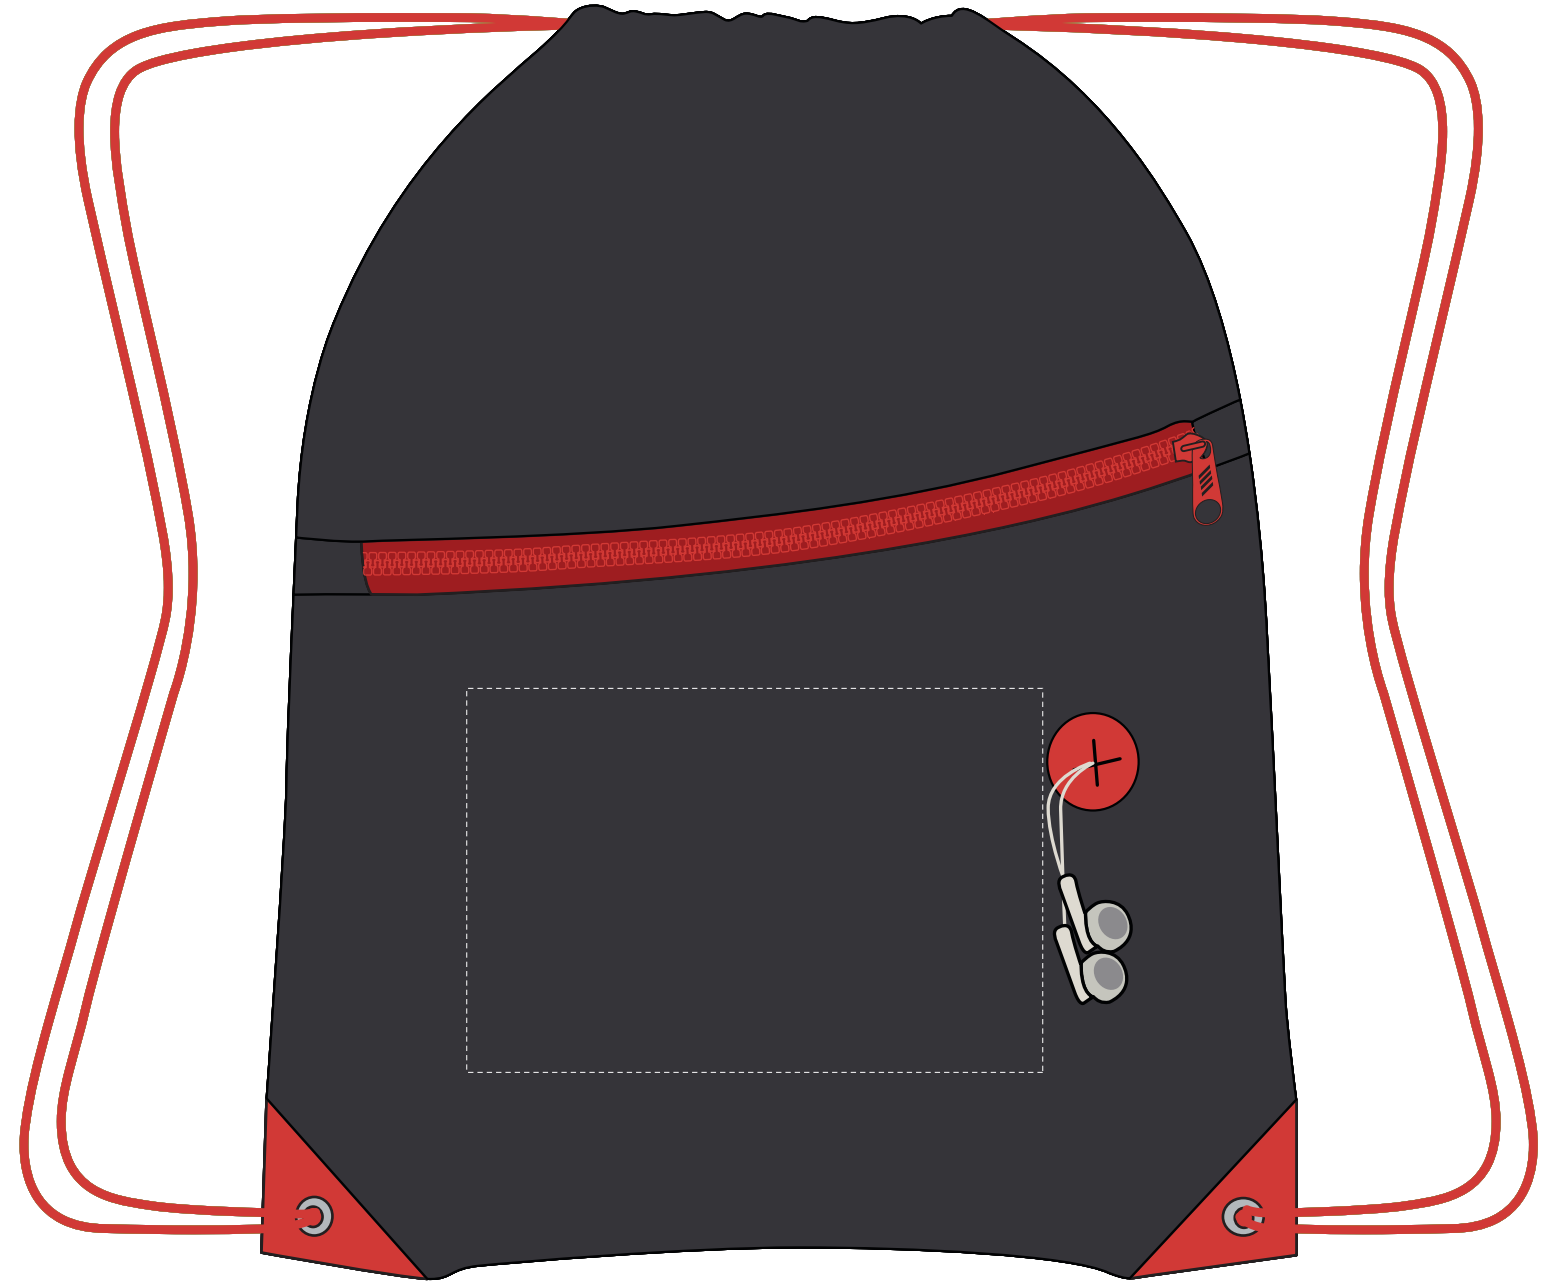

STANDARD SILK-SCREEN or TRANSFER

**COMPOSITE
NOT ACTUAL SIZE**

F.P.O.

Dashed Line For Imprint Area Only, Will Not Print.

1" 0.5" 0"	Artist/Date: Order #: Ship Date: Imprint Color: Item Color:	Item # : 3486 Imprint Size : 6" W x 4" H Imprint Type : Silk-Screen or Transfer Colors	Proofing:
------------------	---	---	-----------