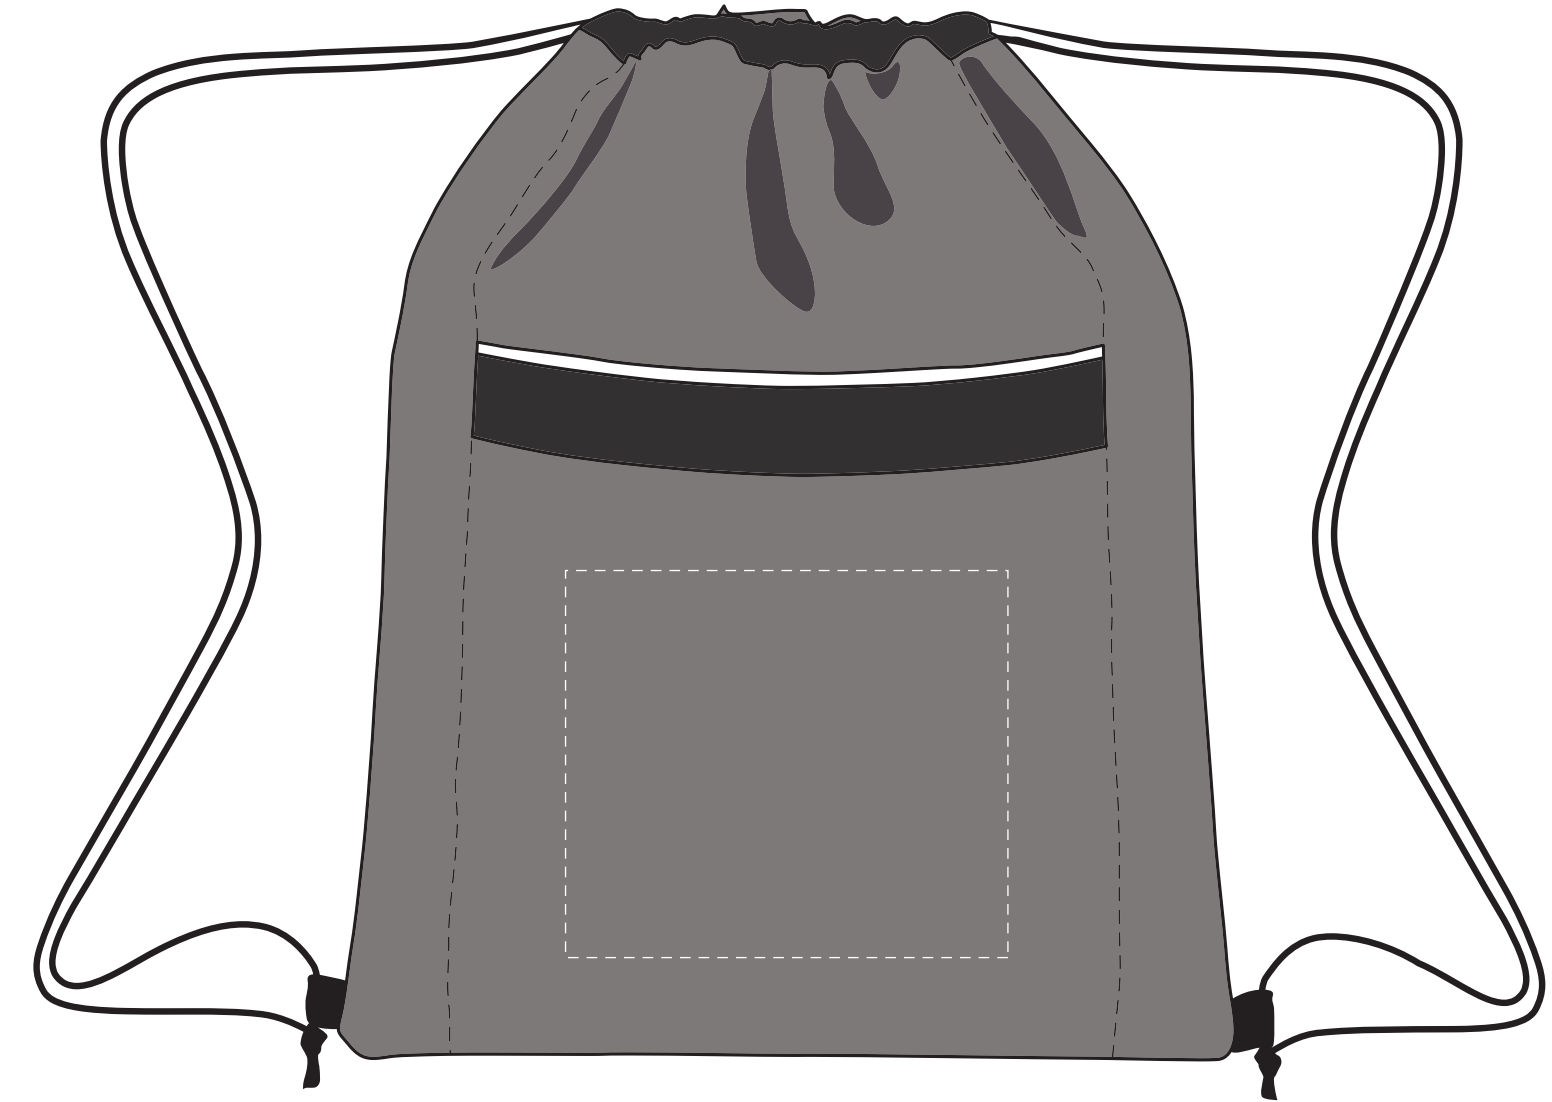

STANDARD SILK-SCREEN or TRANSFER

F.P.O.

**COMPOSITE
NOT ACTUAL SIZE**

Dashed Line For Imprint Area Only. Will Not Print.

1" 0.5" 0" 0.5" 1"	Artist/Date: Order #: Ship Date: Imprint Color: Item Color:	Item # : 3485 Imprint Size : 8" W x 7" H Imprint Type : Standard Silk-Screen or Transfer Colors	Proofing:
--------------------------------	---	--	-----------