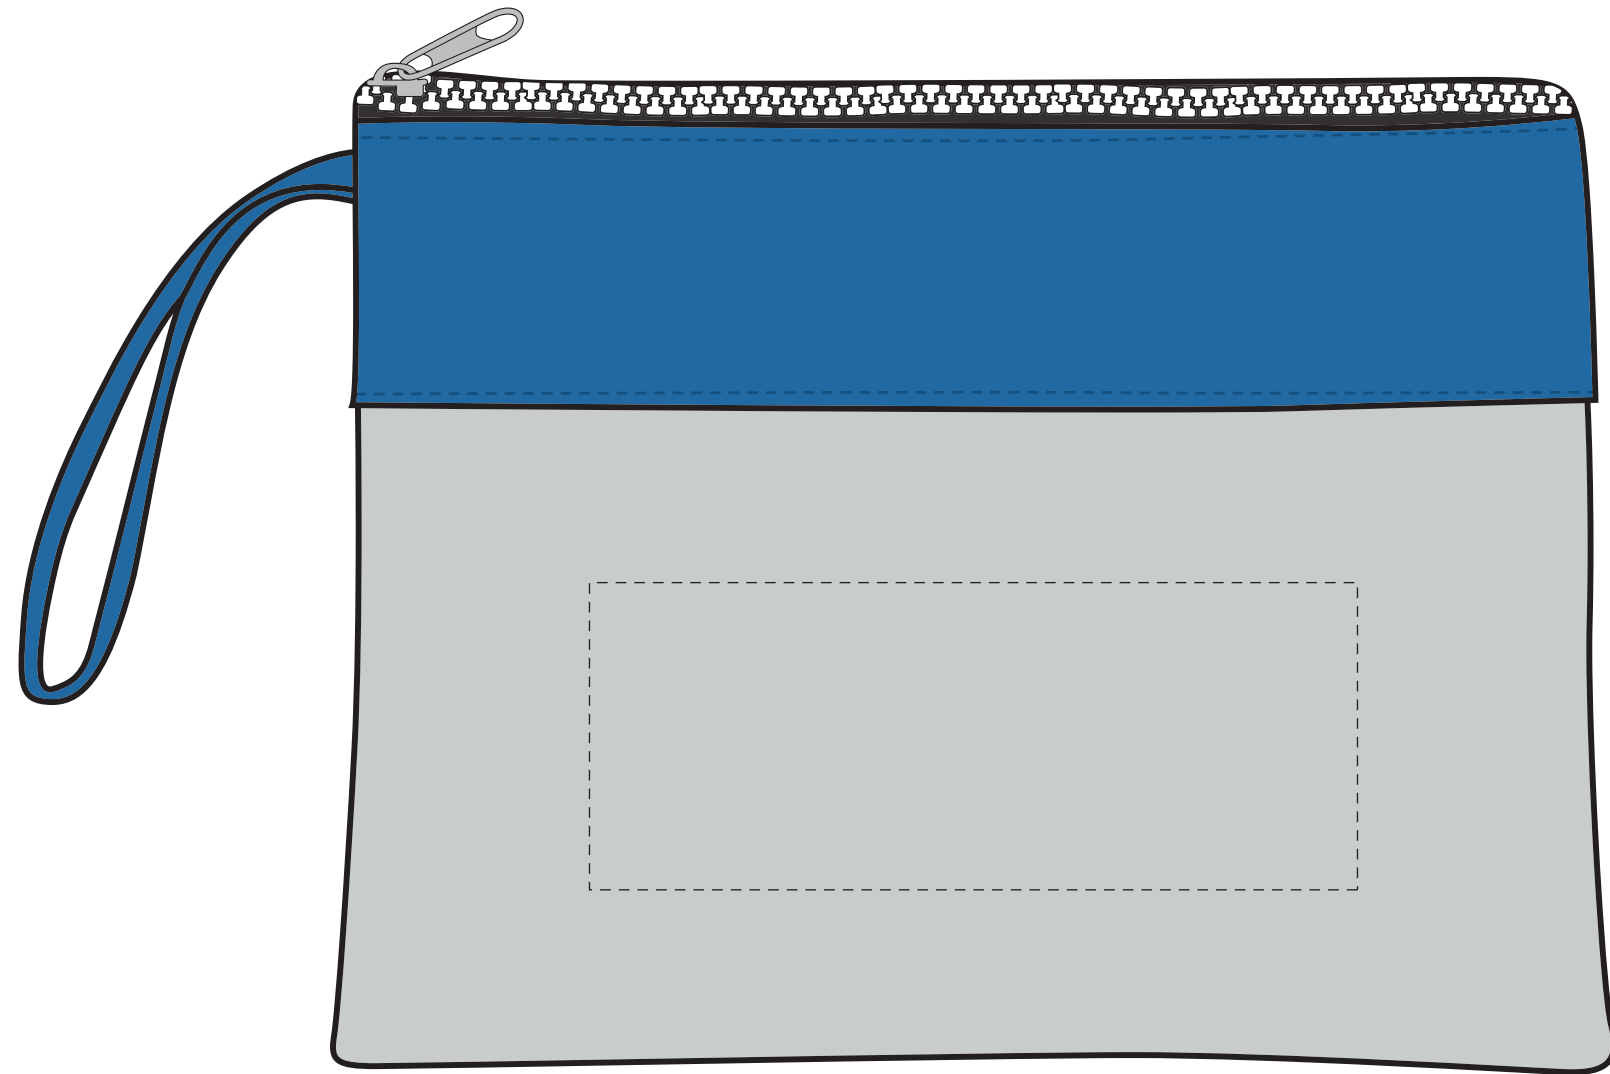

# STANDARD SILK-SCREEN

**F.P.O.**

**COMPOSITE  
NOT ACTUAL SIZE**

**Dashed Line For Imprint Area Only, Will Not Print.**

1"	Artist/Date :	Item # : 3616	Proofing:
0.5"	Order # :	Imprint Size : 5" W x 2" H	
	Ship Date :	Imprint Type : Standard Silk-Screen	
	Imprint Color :		
0"	Item Color :		