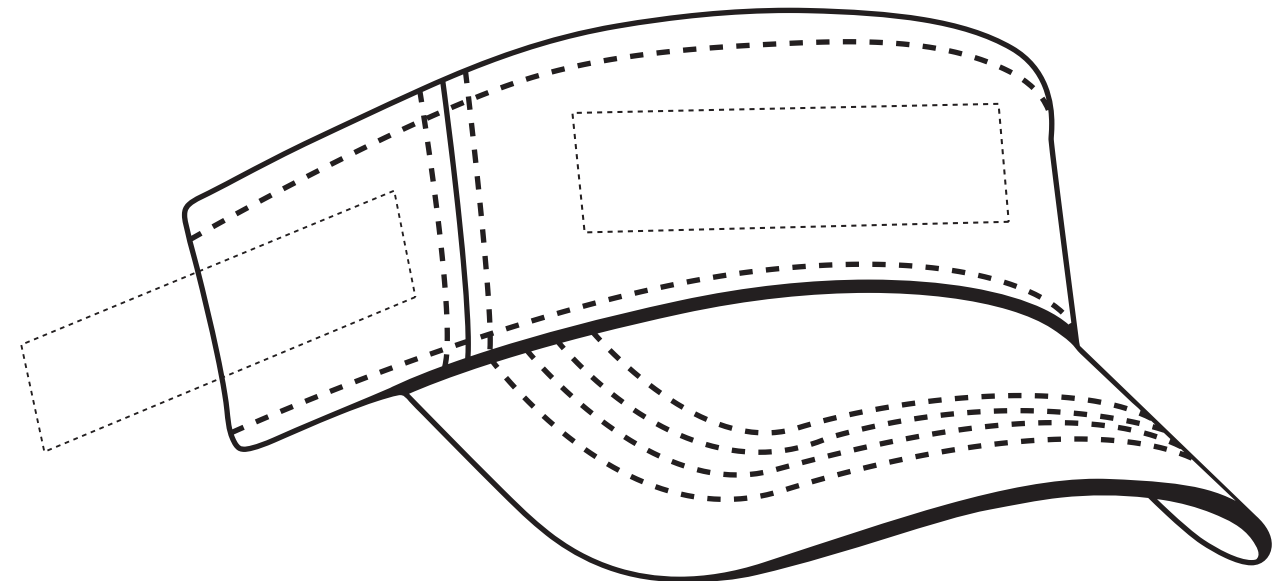

Standard front - HT

FPO

Optional Side - HT

FPO

**COMPOSITES
NOT ACTUAL SIZE**

Dashed Line For Imprint Area Only, Will Not Print.

1"	<p>Artist/Date: Order #: Ship Date: Imprint color: Item color:</p>	<p>Item #: 1051 Front Imprint Size: 3.5"W x 1.125"H Opt. Side Imprint Size: 4"W x 1"H Imprint Type: Silk Screen Or HT</p>	Proofing:
5"			
0"			
0.5"			
1"			